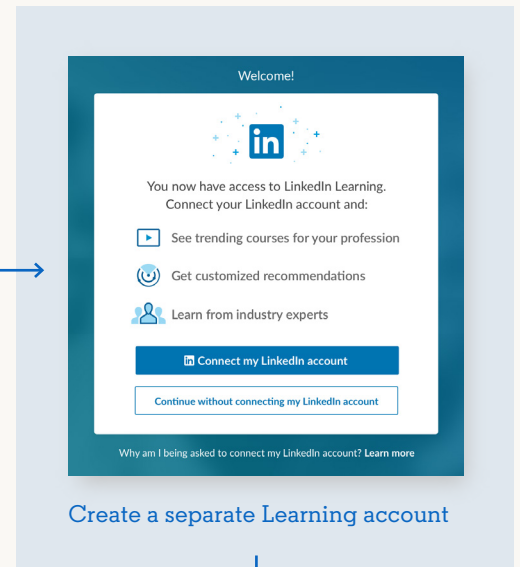

Start by clicking 'Get started now' from within the email sent by your account Admin

You can personalize content recommendations by choosing skills you'd like to learn

SSO authentication
You may get asked to sign in

Here you'll confirm your identity and review our terms and privacy policy

Next, you'll be prompted to connect your LinkedIn account

If you haven't signed into LinkedIn recently, you may be asked to sign in here, otherwise you'll skip this step

Start learning

Or create a separate Learning account

SSO authentication
You may get asked to sign in

Create a separate Learning account

Start by clicking 'Get started now' from within the email sent by your account Admin