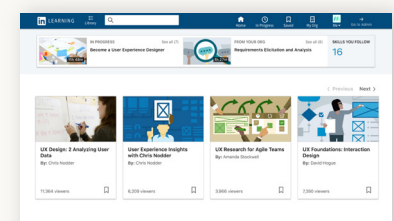

If you haven't signed into LinkedIn recently, you may be asked to sign in here, otherwise you'll skip this step