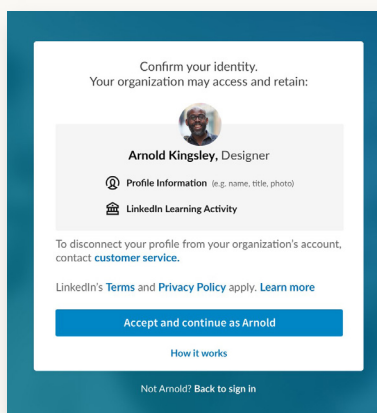

We encourage you to connect your LinkedIn account to LinkedIn Learning, so you'll have a richer learning experience powered by the data and insights of the LinkedIn network.

It's easy to use your LinkedIn account to connect to LinkedIn Learning

Start by clicking 'Get started now' from within the email sent by your account Admin

You can personalize content recommendations by choosing skills you'd like to learn

SSO authentication
You may get asked to sign in

Here you'll confirm your identity and review our terms and privacy policy

Next, you'll be prompted to connect your LinkedIn account

If you haven't signed into LinkedIn recently, you may be asked to sign in here, otherwise you'll skip this step