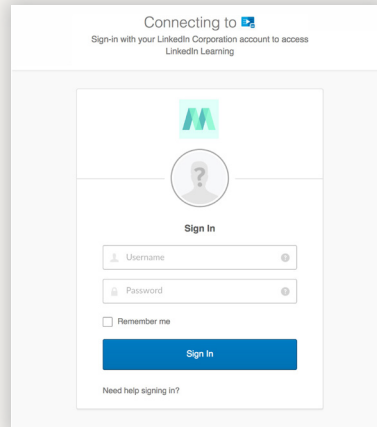

Start by clicking 'Get started now' from within the email sent by your account Admin

You can personalize content recommendations by choosing skills you'd like to learn

SSO authentication
You may get asked to sign in

Here you'll confirm your identity and review our terms and privacy policy

Next, you'll be prompted to connect your LinkedIn account

If you haven't signed into LinkedIn recently, you may be asked to sign in here, otherwise you'll skip this step

Start learning

Or create a separate Learning account

SSO authentication
You may get asked to sign in

Create a separate Learning account

Start by clicking 'Get started now' from within the email sent by your account Admin