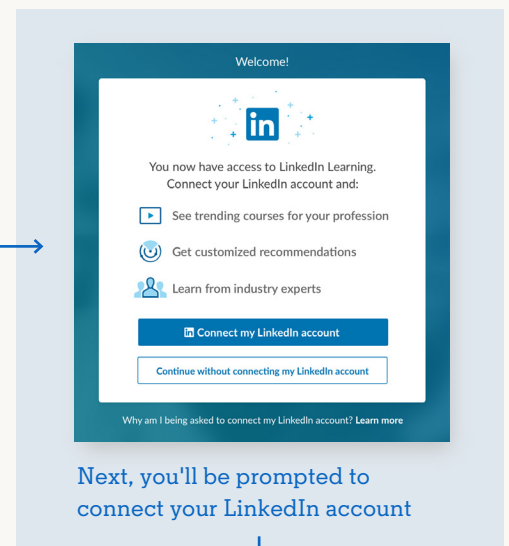

We encourage you to connect your LinkedIn account to LinkedIn Learning, so you'll have a richer learning experience powered by the data and insights of the LinkedIn network.

It's easy to use your LinkedIn account to connect to LinkedIn Learning

Start by clicking 'Get started now' from within the email sent by your account Admin

You can personalize content recommendations by choosing skills you'd like to learn

SSO authentication
You may get asked to sign in

Here you'll confirm your identity and review our terms and privacy policy

Next, you'll be prompted to connect your LinkedIn account

If you haven't signed into LinkedIn recently, you may be asked to sign in here, otherwise you'll skip this step