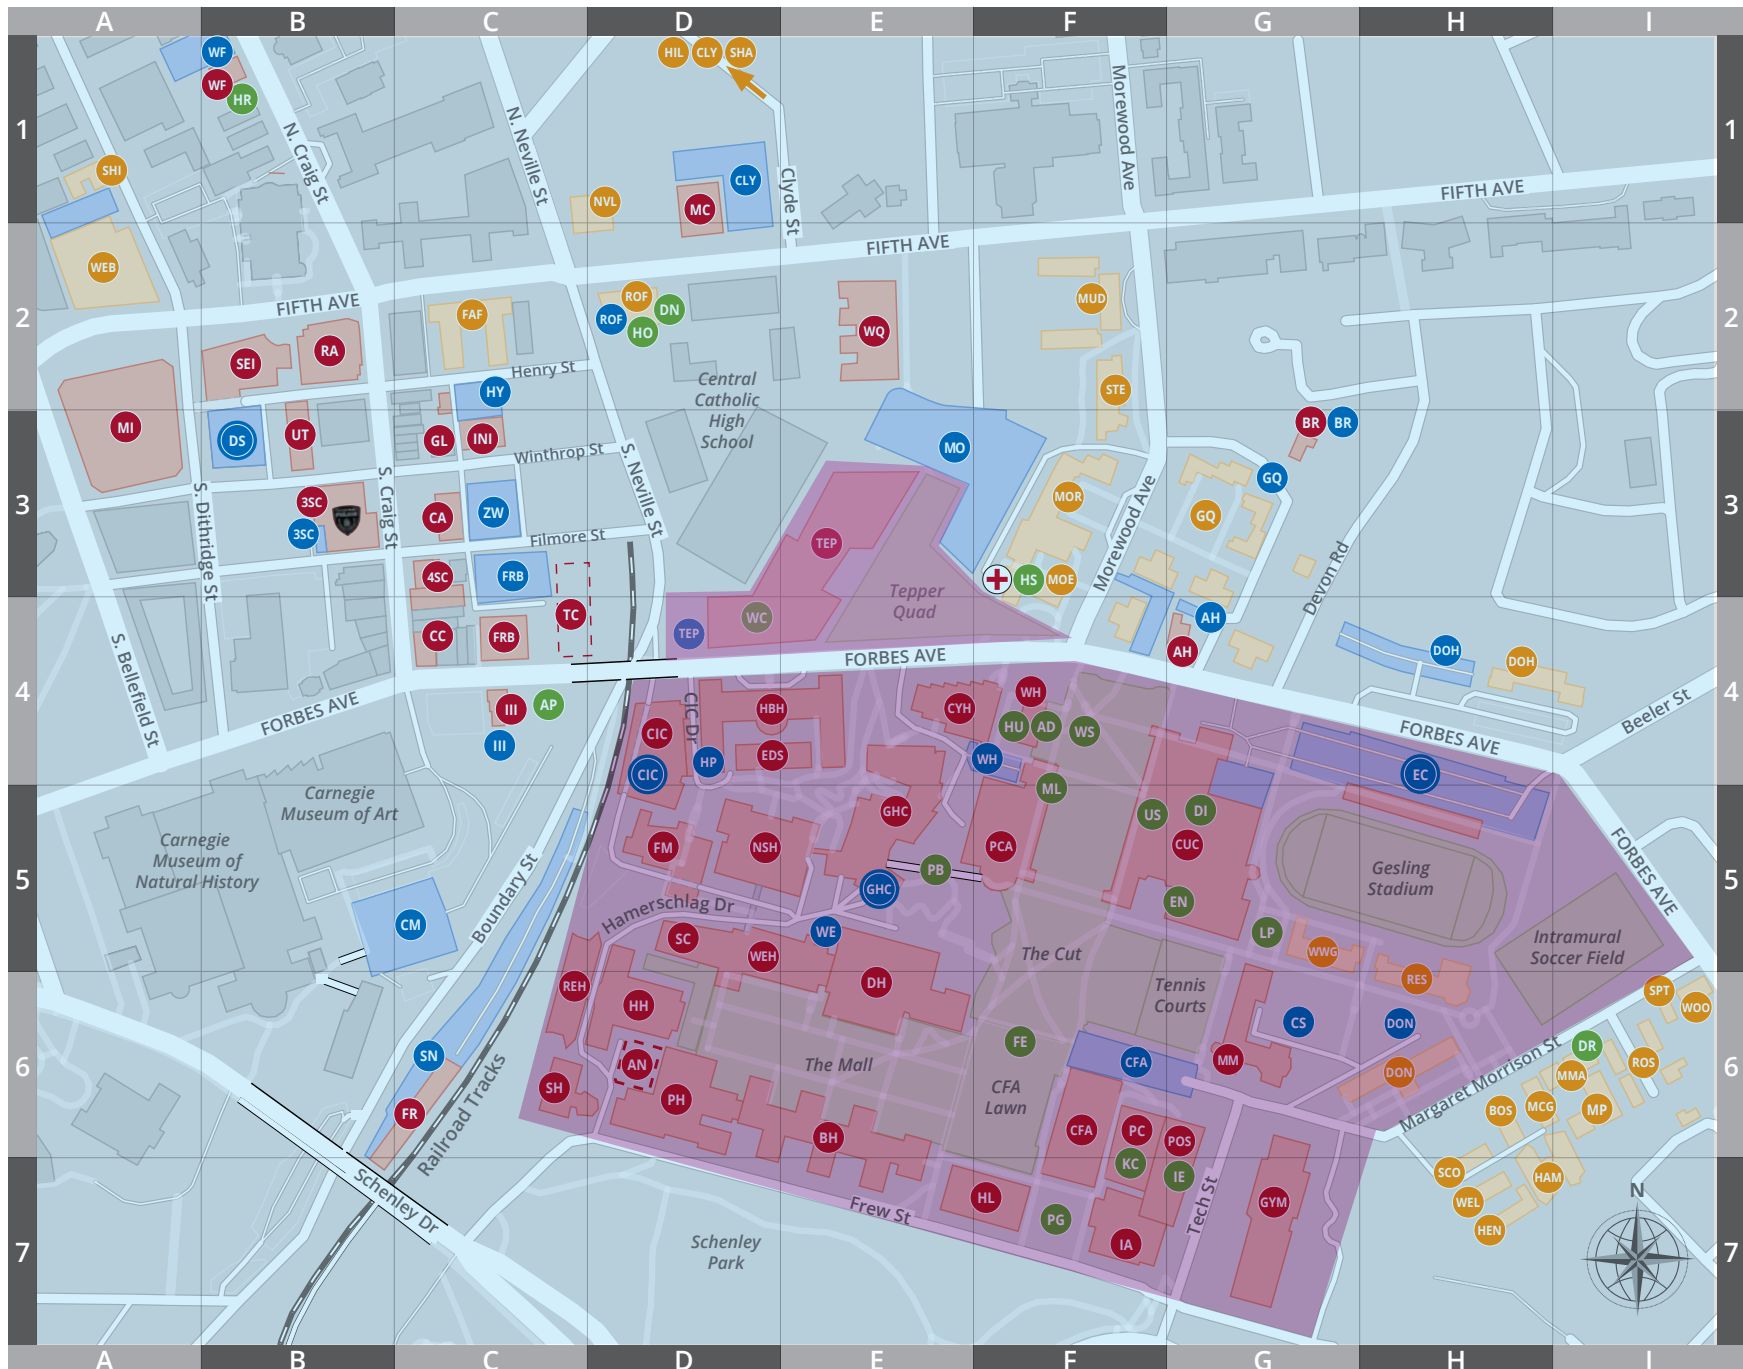

Carnegie Mellon University

On Campus

Off Campus

One square = approx 425' or 130 m. (Updated 08-13-2018)