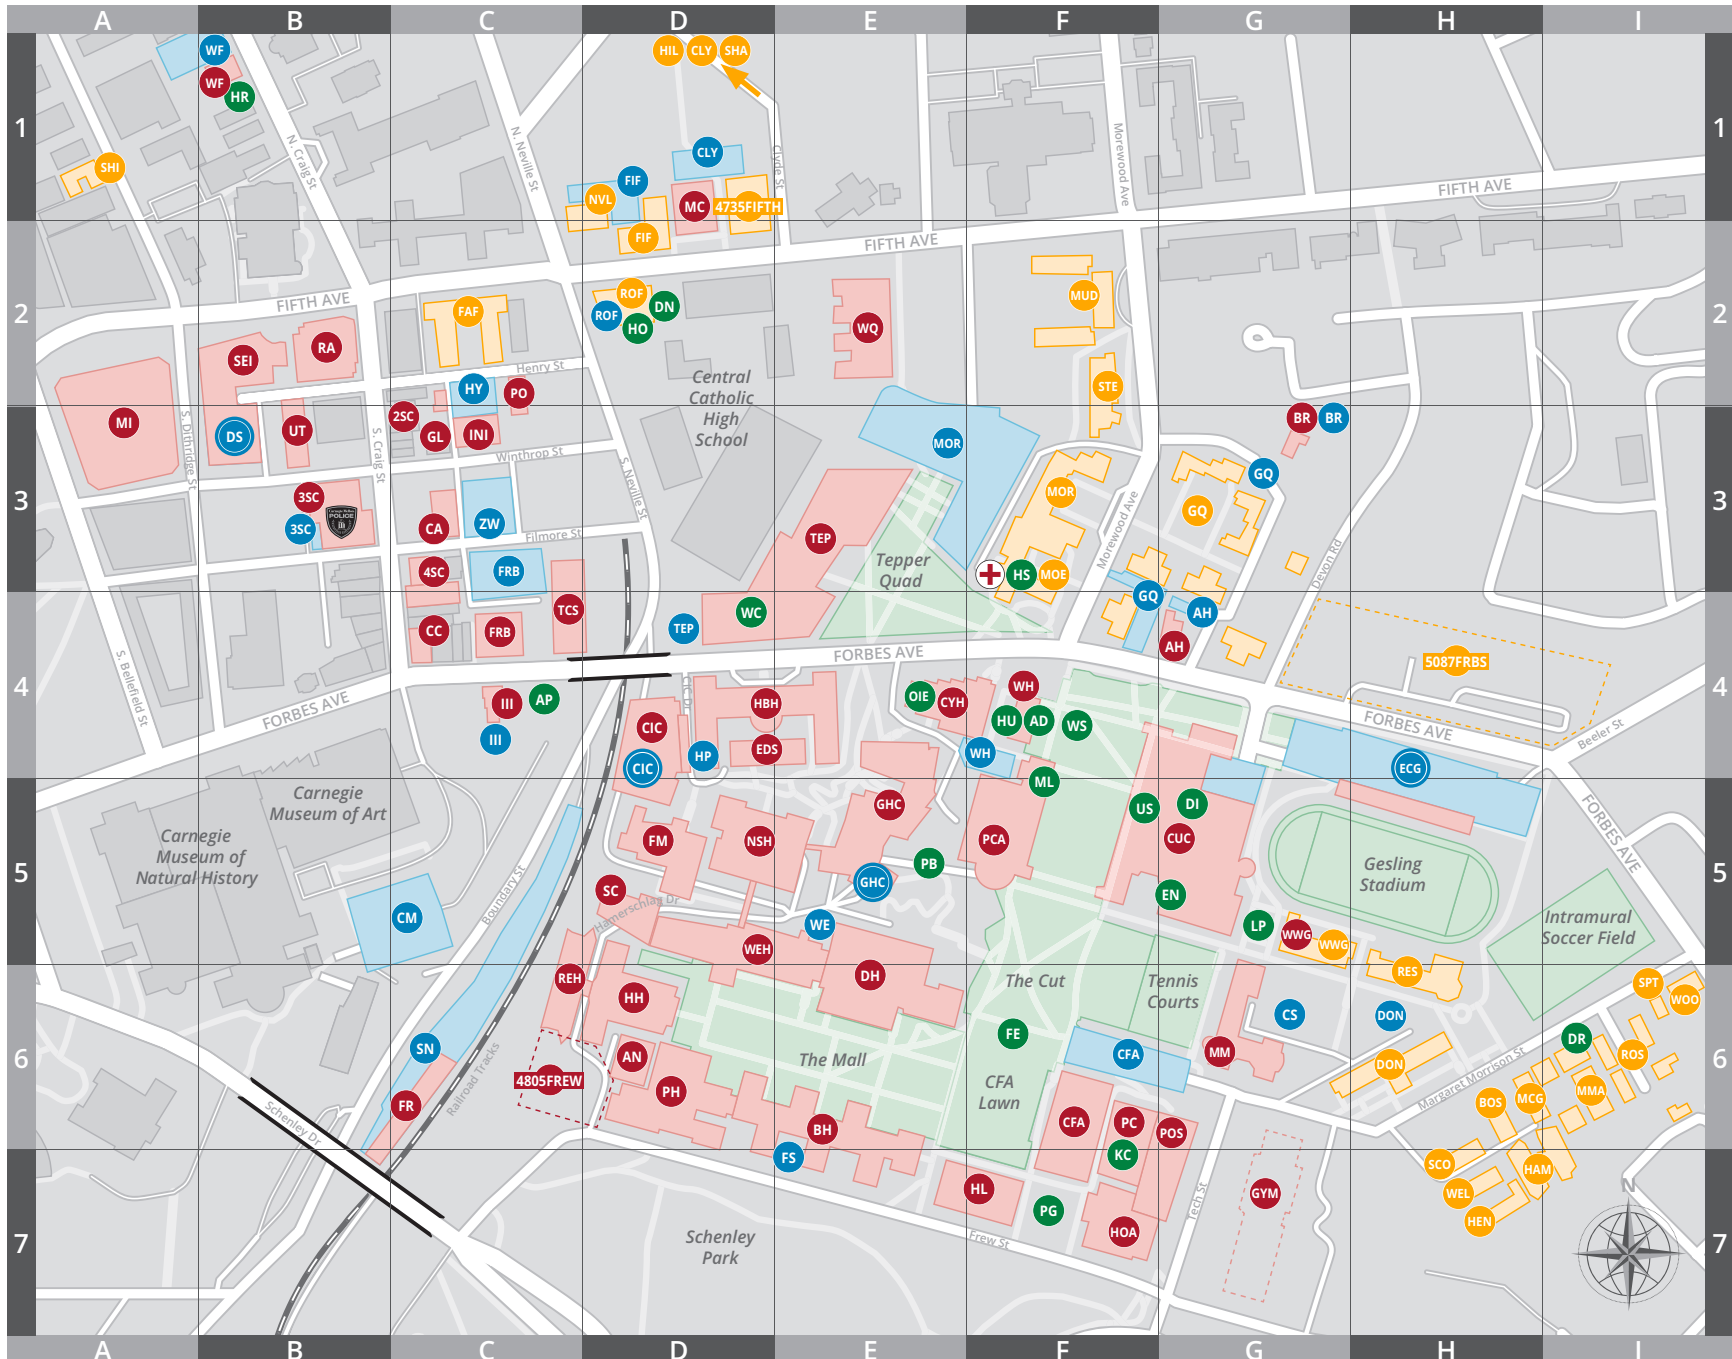

Carnegie Mellon University

cmu.edu/visit #mytartanvisit

One square = approx 425' or 130 m. (Updated 07-25-2021)