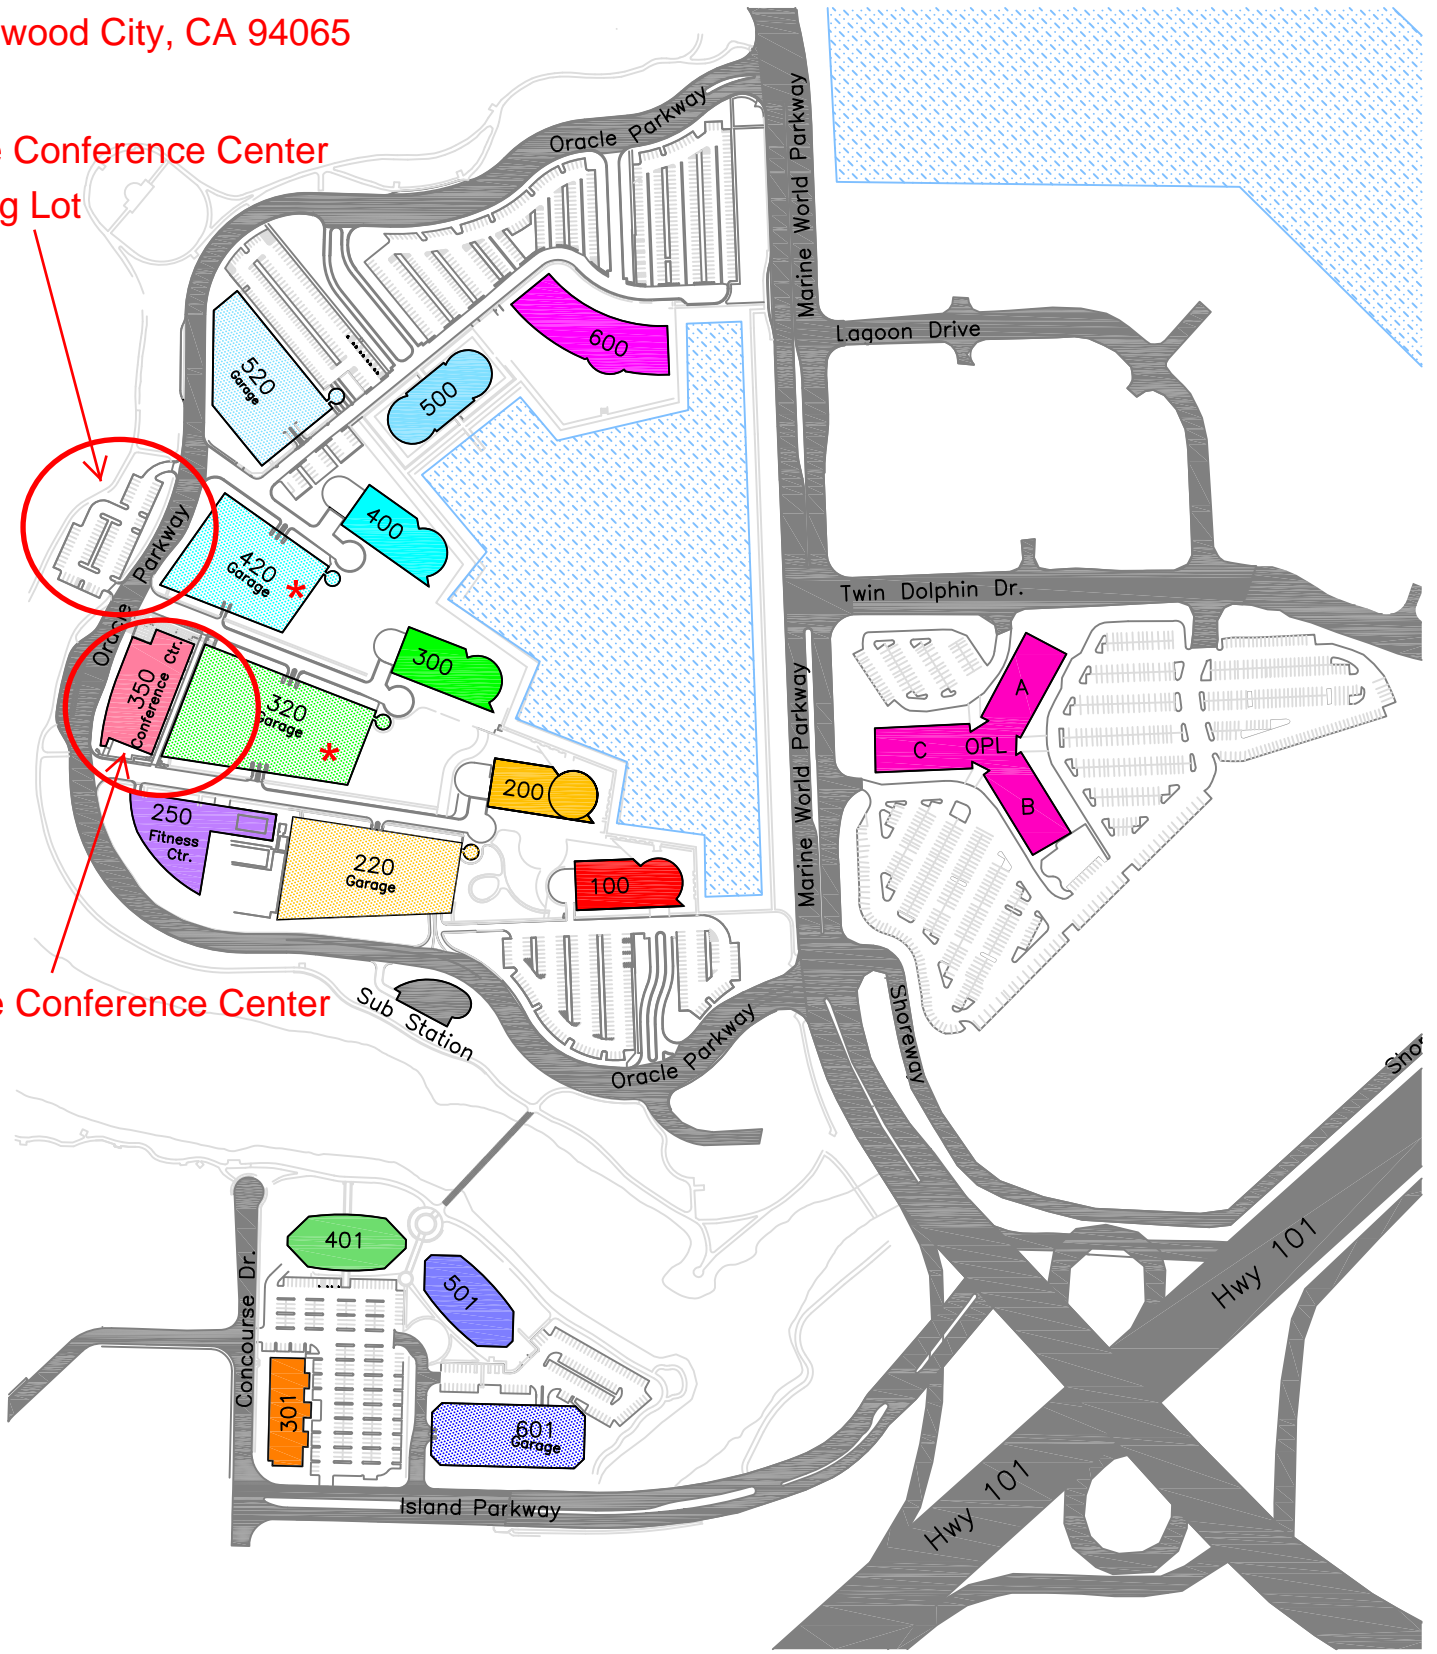

Oracle Conference Center
350 Oracle Parkway
Redwood City, CA 94065

Oracle Conference Center
Parking Lot

Oracle Conference Center

* Alternate Parking Available
(Non-Restricted)