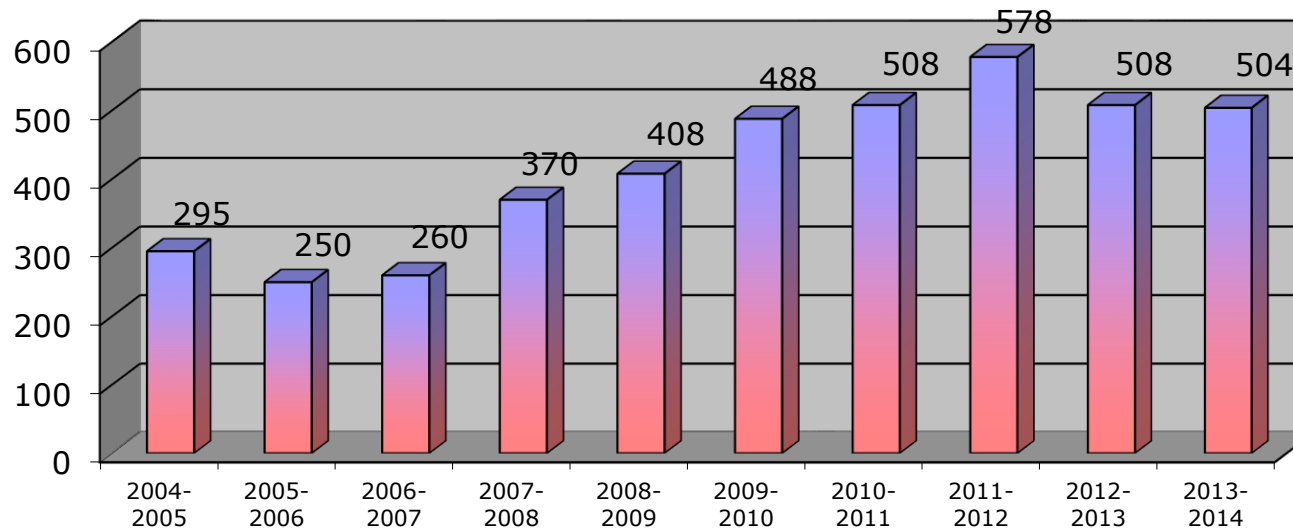

Study Abroad at Carnegie Mellon University

Academic Year 2013 - 2014

Office of International Education

Type of Study Abroad

CMU Programs	263	52.2%
Direct/External	156	31.0%
Exchange Programs		
Department Exchange	54	10.7%
University Exchange	9	1.8%
Sponsored Programs	22	4.4%
TOTAL	504	100.0%

Duration of Study Abroad

Academic Year:		
Academic Year	16	3.2%
Fall 2013	59	11.7%
Spring 2014	56	11.1%
<i>Subtotal</i>	<i>131</i>	<i>26.0%</i>
Short-term:		
Mini Spring 2014	228	45.2%
Mini Winter 2014	3	0.6%
Summer 2014	142	28.2%
<i>Subtotal</i>	<i>373</i>	<i>74.0%</i>
TOTAL	504	100.0%

Study Abroad Participation Trends

Study Abroad at Carnegie Mellon University
Academic Year 2013 - 2014
Office of International Education

Duration of Study Abroad Trends

	2013-2014	2012-2013	2011-2012	2010-2011	2009-2010	2008-2009
Academic Year:						
Academic Year	16	8	20	15	5	11
Fall	59	56	71	69	58	58
Spring	56	86	77	74	71	86
<i>Subtotal</i>	<i>131</i>	<i>150</i>	<i>168</i>	<i>158</i>	<i>134</i>	<i>155</i>
Short-term:						
Mini Spring	228	202	231	176	140	106
Mini Winter	3	0	25	26	19	1
Summer	142	156	154	148	195	146
<i>Subtotal</i>	<i>373</i>	<i>358</i>	<i>410</i>	<i>350</i>	<i>354</i>	<i>253</i>
Total	504	508	578	508	488	408