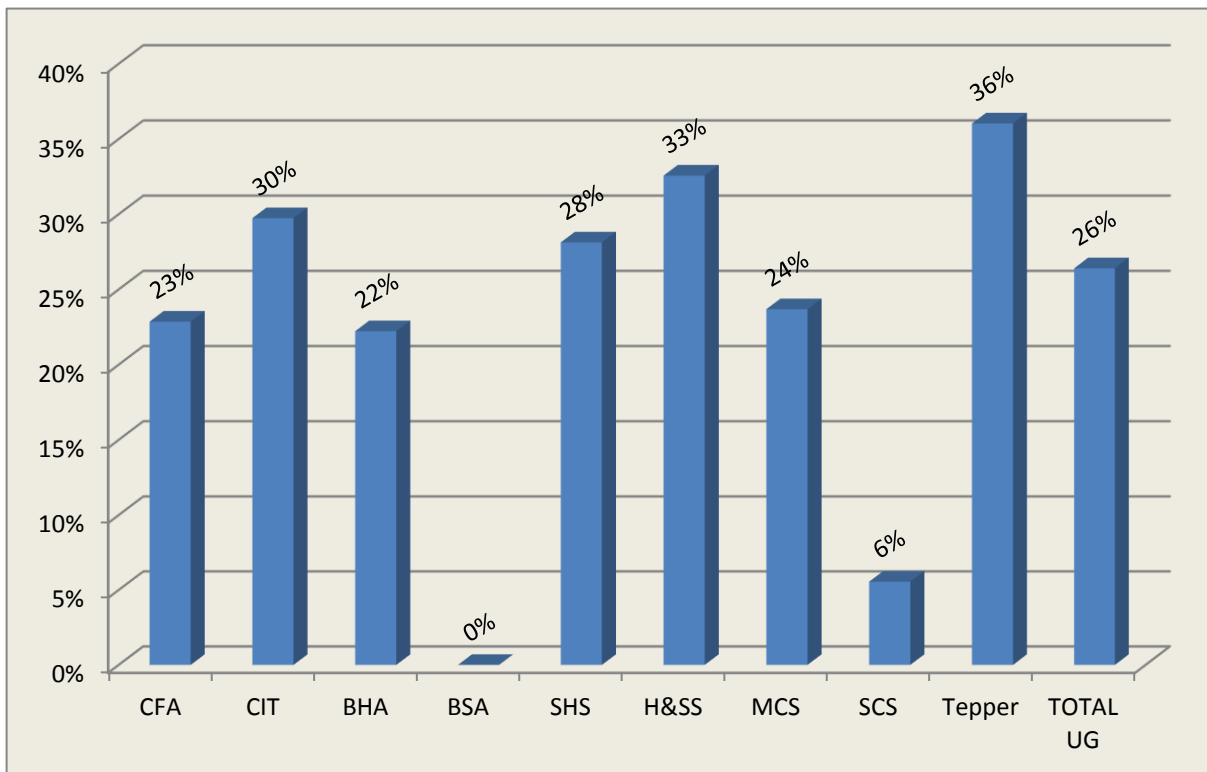

Study Abroad at Carnegie Mellon University

Academic Year 2013 - 2014

Office of International Education

	Undergraduate Study Abroad Students	Undergraduate Degrees Conferred	% Undergraduate Students Who Study Abroad While At Carnegie Mellon
CFA	48	210	23%
CIT	124	417	30%
CMU			
BHA	12	24	50%
BSA	2	9	22%
BXA	1	n/a	n/a
SHS	9	32	28%
DC	99	304	33%
MCS	45	190	24%
SCS	10	180	6%
Tepper	40	111	36%
TOTAL	390	1477	26%