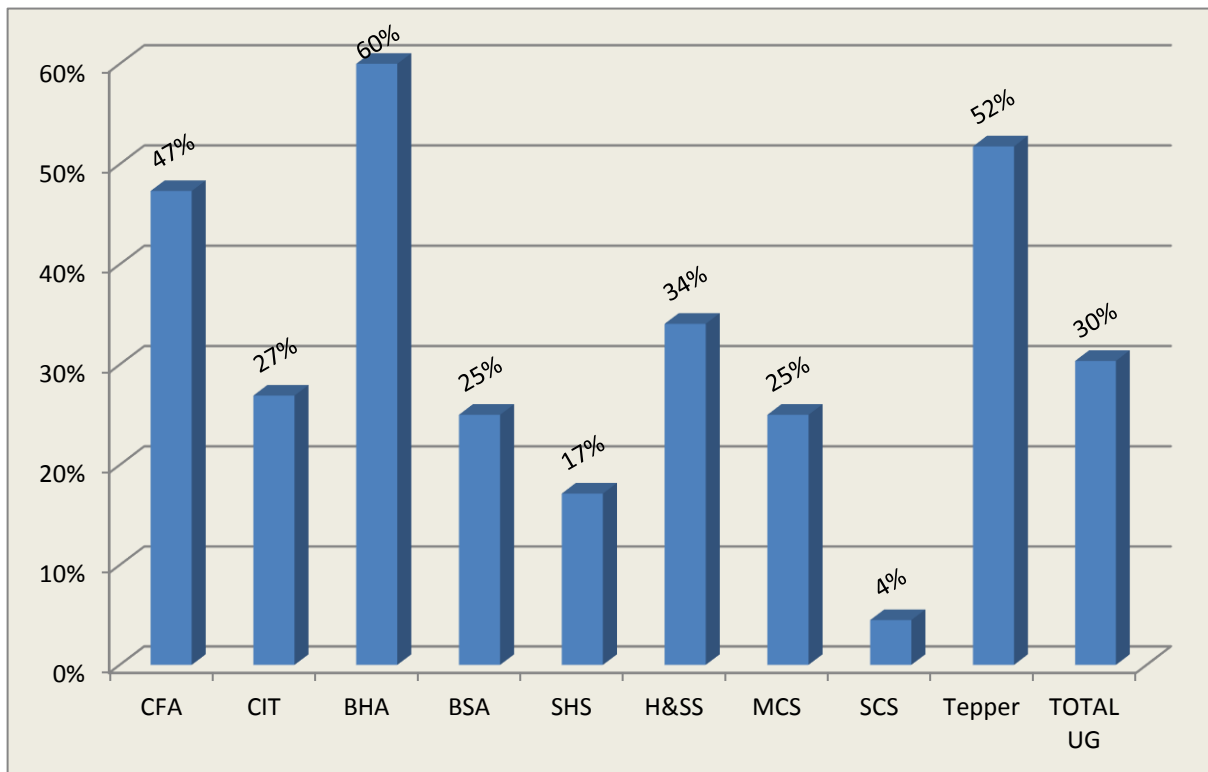

Study Abroad at Carnegie Mellon University

Academic Year 2012 - 2013

Office of International Education

	Undergraduate Study Abroad Students	Undergraduate Degrees Conferred	% Undergraduate Students Who Study Abroad While At Carnegie Mellon
CFA	88	186	47%
CIT	102	379	27%
CMU			
BCSA	1	6	17%
BHA	15	25	60%
BSA	2	8	25%
SHS	6	35	17%
DC	108	317	34%
MCS	44	176	25%
SCS	7	156	4%
Tepper	44	85	52%
TOTAL	417	1373	30%