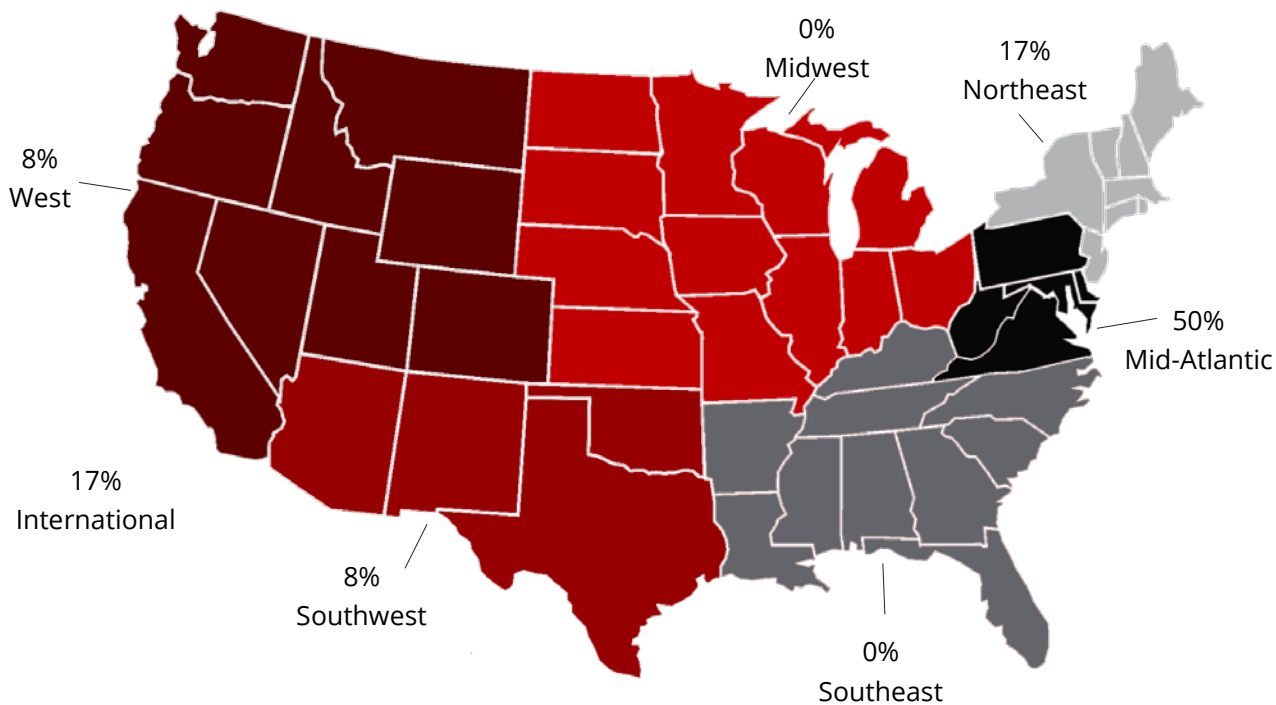

2017 CMU FIRST DESTINATION OUTCOMES

Mellon College of Science: Physics, PhD

EMPLOYMENT DESTINATIONS BY REGION

Source: Post-graduation data compiled from 100% of graduating Physics Doctorate students. This includes students who graduated in August 2016, December 2016, & May 2017.

Note: Some recent graduates chose not to provide employer, job title, salary, and/or graduate school information in their response. This information includes all full-time salaries reported with the exception of internships, military service, or those positions outside the U.S.

Updated with information as of December 2017