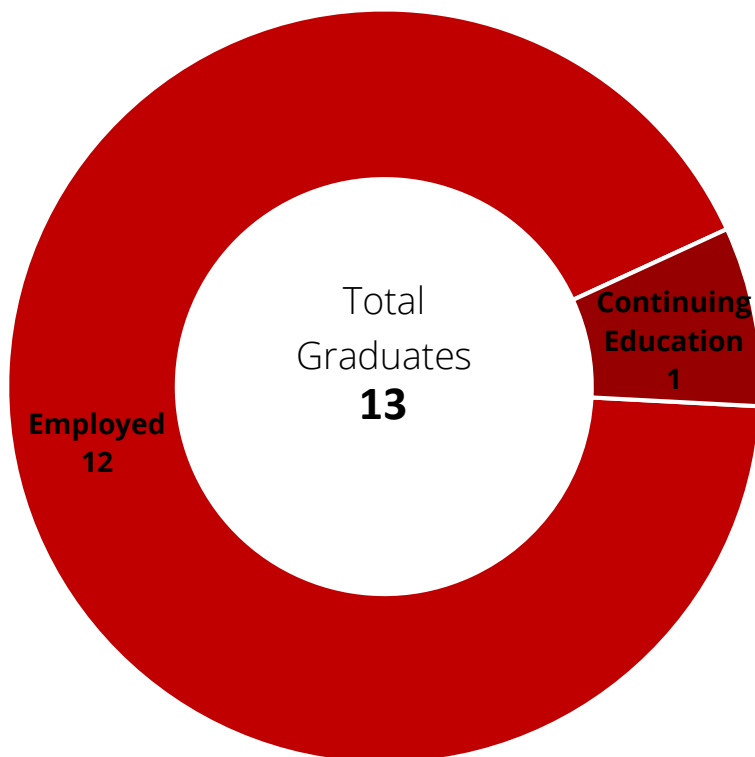

2017 CMU FIRST DESTINATION OUTCOMES

Mellon College of Science: Physics, PhD

DESTINATION OUTCOMES

SALARIES

AVERAGE SALARY =
\$60,875

MEDIAN SALARY =
\$60,500

SALARY RANGE =
\$45,000 – 77,500

EMPLOYMENT DESTINATIONS