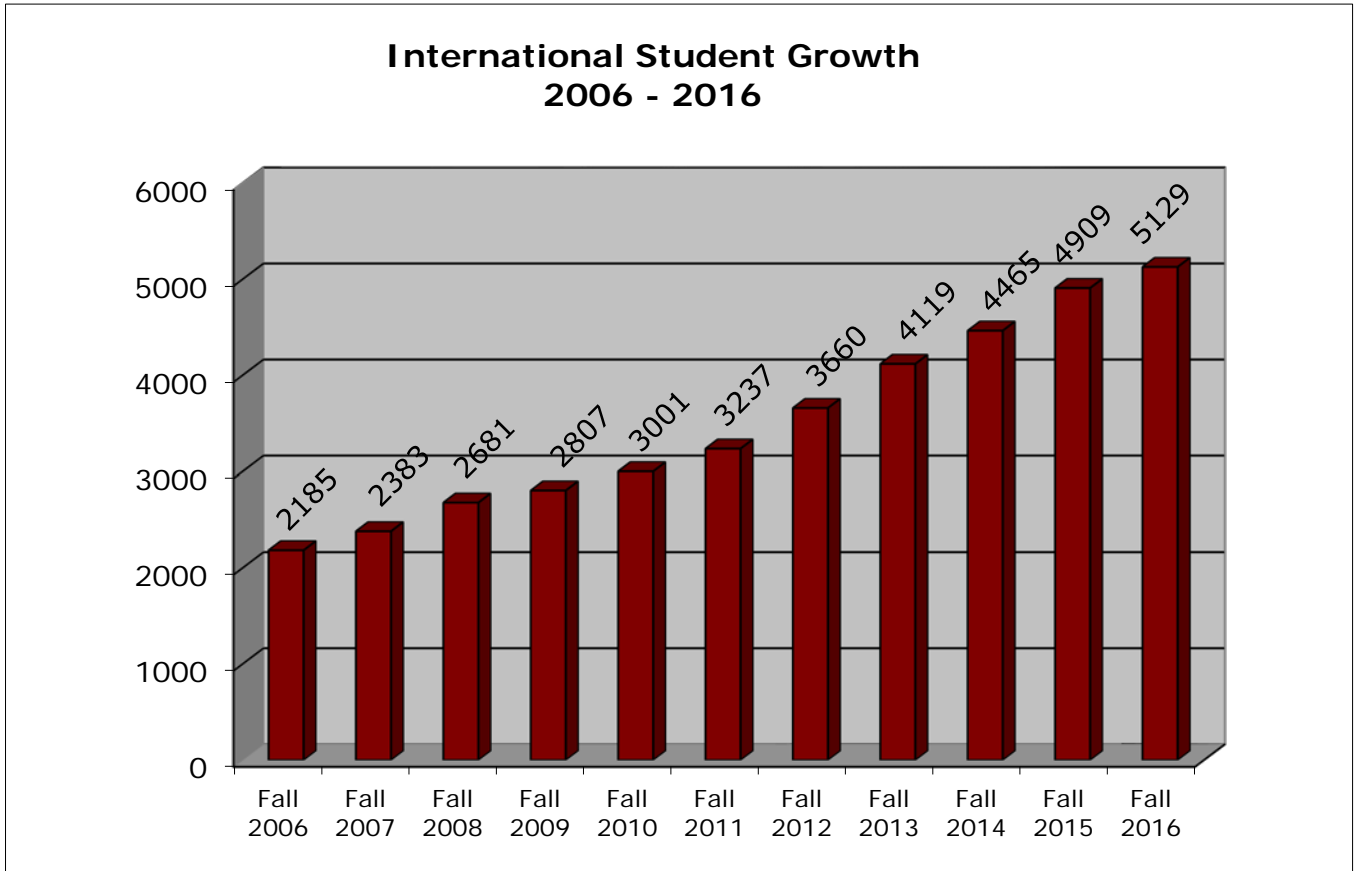

Carnegie Mellon University
Office of International Education
Fall Statistics 2016

International Student Population Breakdown

Doctorate	Master's	Freshmen	Sophomore	Junior	Senior	Exchange	Other	Total
972	2999	265	299	249	242	92	11	5129