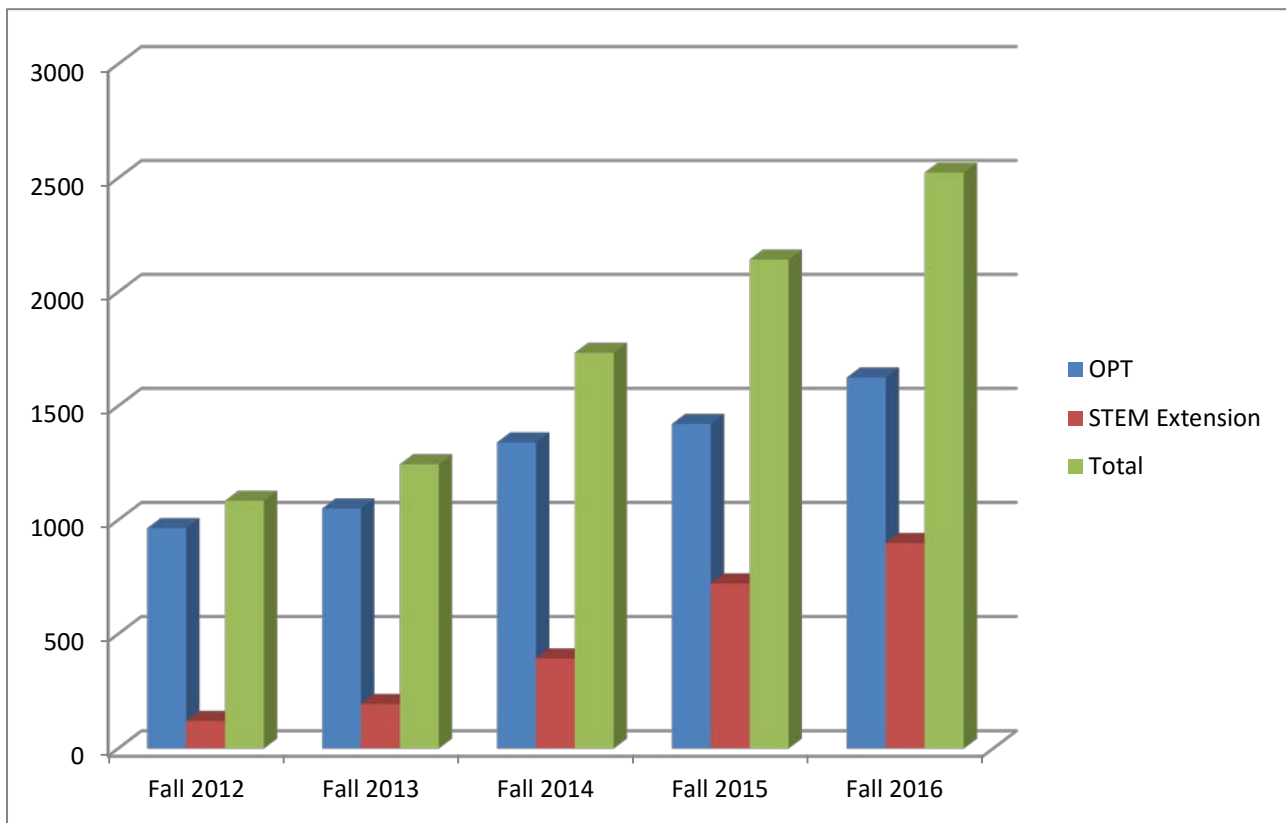

Carnegie Mellon University
Office of International Education
Fall Statistics 2015

International Students on OPT 2012 - 2016

	OPT	STEM Extension	Total
Fall 2012	964	120	1084
Fall 2013	1050	194	1244
Fall 2014	1340	393	1733
Fall 2015	1421	721	2142
Fall 2016	1625	899	2524