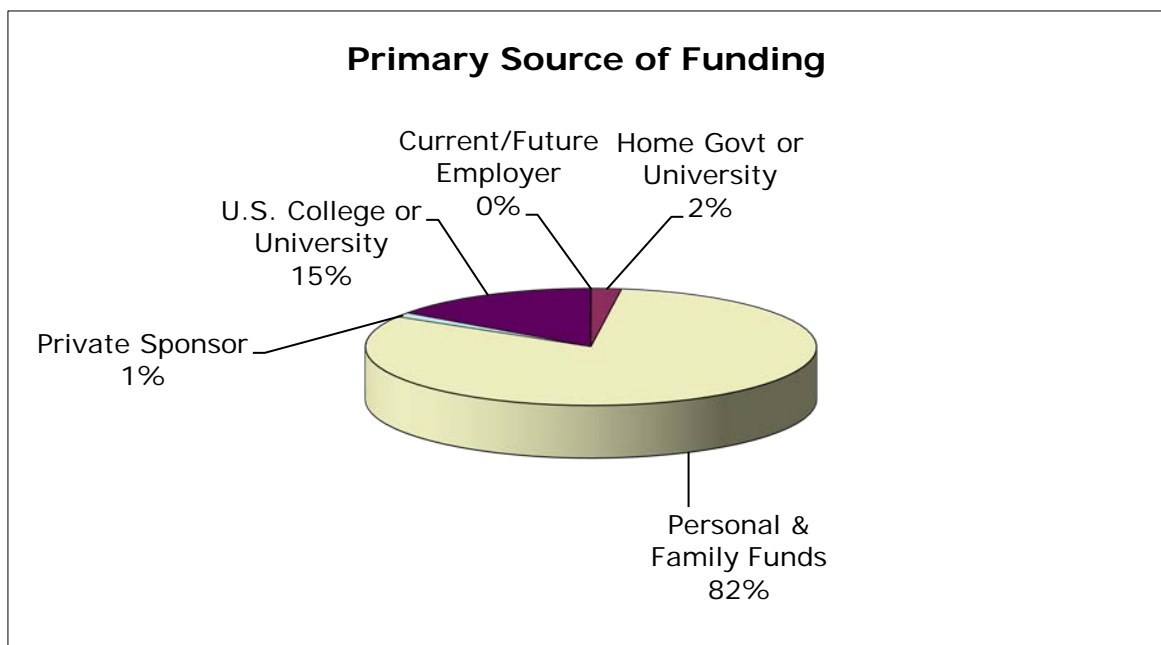

Carnegie Mellon University
Office of International Education
Fall Statistics 2016

Funding Source	Doc.	Mast.	Fr.	So.	Jr.	Sr.	Ex.	Oth.	Total
Current/Future Employer		1							1
Home Govt or University	35	27	4	3	7	5	30		111
Personal & Family Funds	172	2901	260	294	242	234	61	11	4175
Private Sponsor	14	43	1	2		3	1		64
U.S. College or University	751	27							778
Totals	972	2999	265	299	249	242	92	11	5129

Immigration Status	Doc.	Mast.	Fr.	So.	Jr.	Sr.	Ex.	Oth.	Total
F-1	959	2993	265	299	249	242	41	11	5059
J-1	13	6	0	0	0	0	51	0	70
Totals	972	2999	265	299	249	242	92	11	5129

Gender	Doc.	Mast.	Fr.	So.	Jr.	Sr.	Ex.	Oth.	Total
Male	710	1832	128	145	132	140	48	4	3139
Female	262	1167	137	154	117	102	44	7	1990
Totals	972	2999	265	299	249	242	92	11	5129

Marital Status	Doc.	Mast.	Fr.	So.	Jr.	Sr.	Ex.	Oth.	Total
Single	876	2857	265	299	248	242	91	11	4889
Married	96	142	0	0	1	0	1	0	240
Totals	972	2999	265	299	249	242	92	11	5129