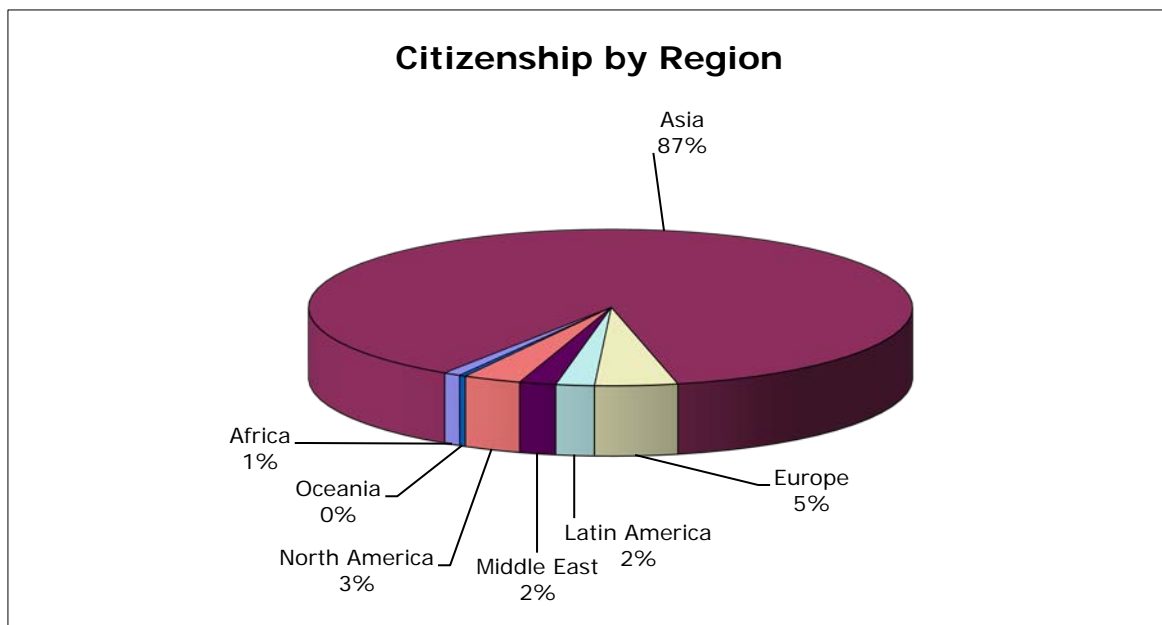

Carnegie Mellon University
Office of International Education
Fall Statistics 2016

Region	Doc.	Mast.	Fr.	So.	Jr.	Sr.	Ex.	Oth.	Total
Africa	18	14	1	3	1		10		47
Asia	690	2792	237	271	223	210	44	7	4474
Europe	123	55	5	9	5	7	21	1	226
Latin America	44	54	3		2	2			105
Middle East	48	31	1	2	2	3	13		100
North America	44	52	17	12	12	17	4	1	159
Oceania	5	1	1	2	4	3		2	18
Stateless									0
Totals	972	2999	265	299	249	242	92	11	5129

Country	Doc.	Mast.	Fr.	So.	Jr.	Sr.	Ex.	Oth.	Total
Albania	1	1							2
Argentina	2								2
Armenia	1								1
Australia	3	1	1	2	3	2		2	14
Austria	1	1							2
Azerbaijan	2	1							3
Bahamas, The		1							1
Bahrain					1				1
Bangladesh	4		1						5
Belgium	1	2							3
Bolivia			1						1
Botswana		1							1
Brazil	8	11	1		1	1			22
Brunei			1						1