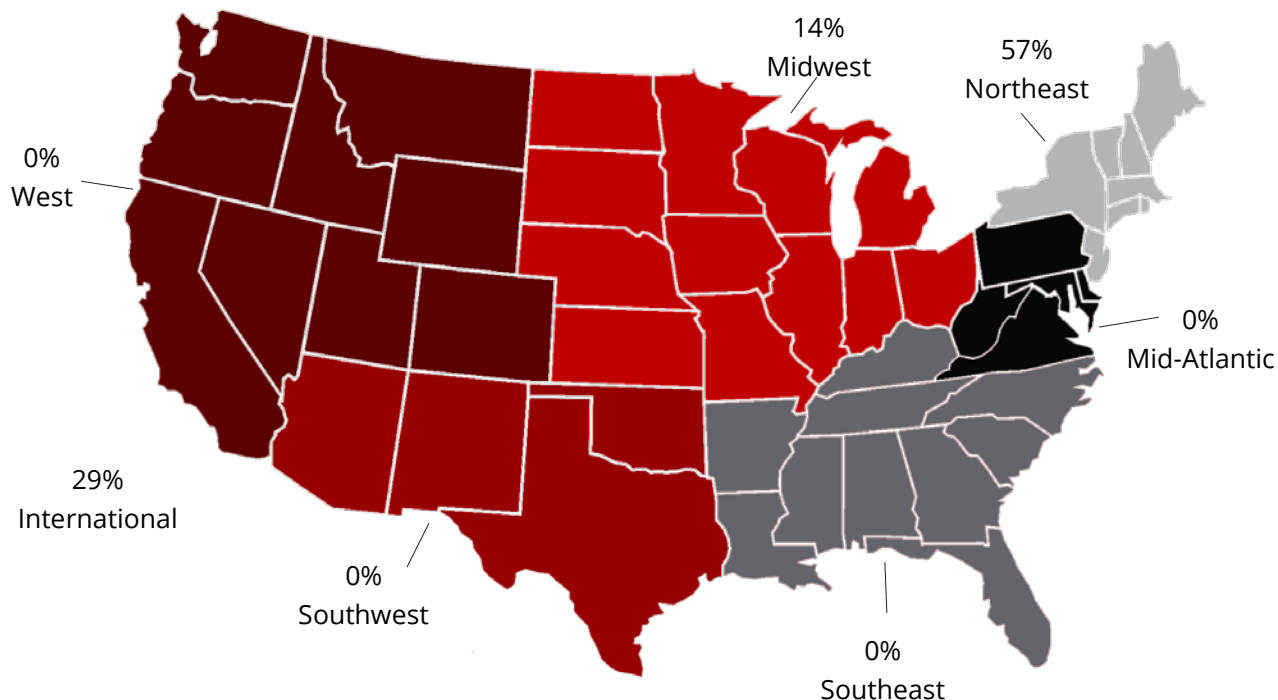

2017 CMU FIRST DESTINATION OUTCOMES

Mellon College of Science: Mathematical Sciences, PhD

EMPLOYMENT DESTINATIONS BY REGION

Source: Post-graduation data compiled from 88% of graduating Mathematical Science Doctorate students. This includes students who graduated in August 2016, December 2016, & May 2017.

Note: Some recent graduates chose not to provide employer, job title, salary, and/or graduate school information in their response. This information includes all full-time salaries reported with the exception of internships, military service, or those positions outside the U.S.

Updated with information as of December 2017