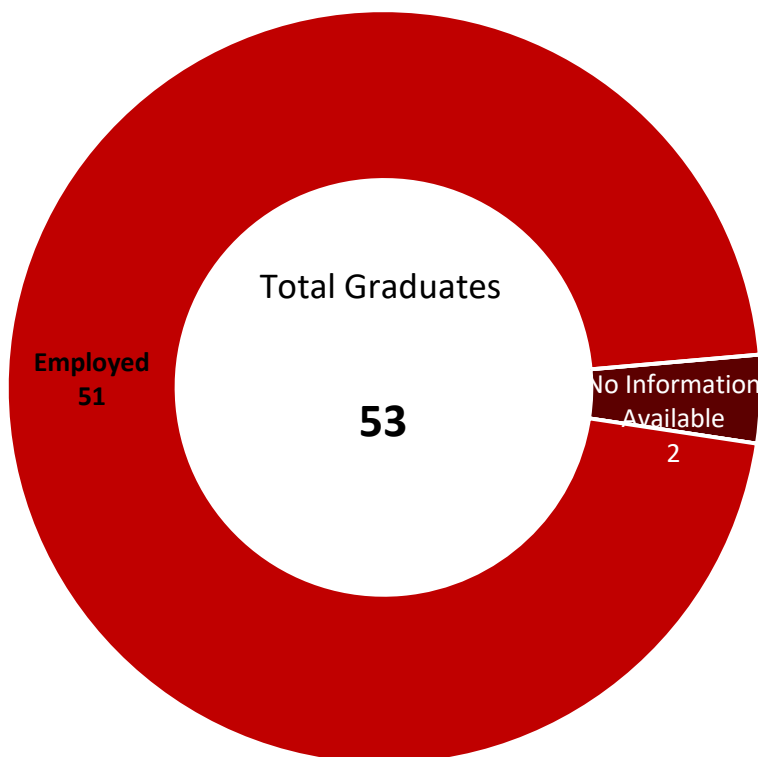

2018 CMU FIRST DESTINATION OUTCOMES

Information Networking Institute, Information Networking (M.S.)

DESTINATION OUTCOMES

SALARIES

AVERAGE SALARY =
\$121,065.80

MEDIAN SALARY =
\$120,000

SALARY RANGE =
\$100,000 – \$140,000