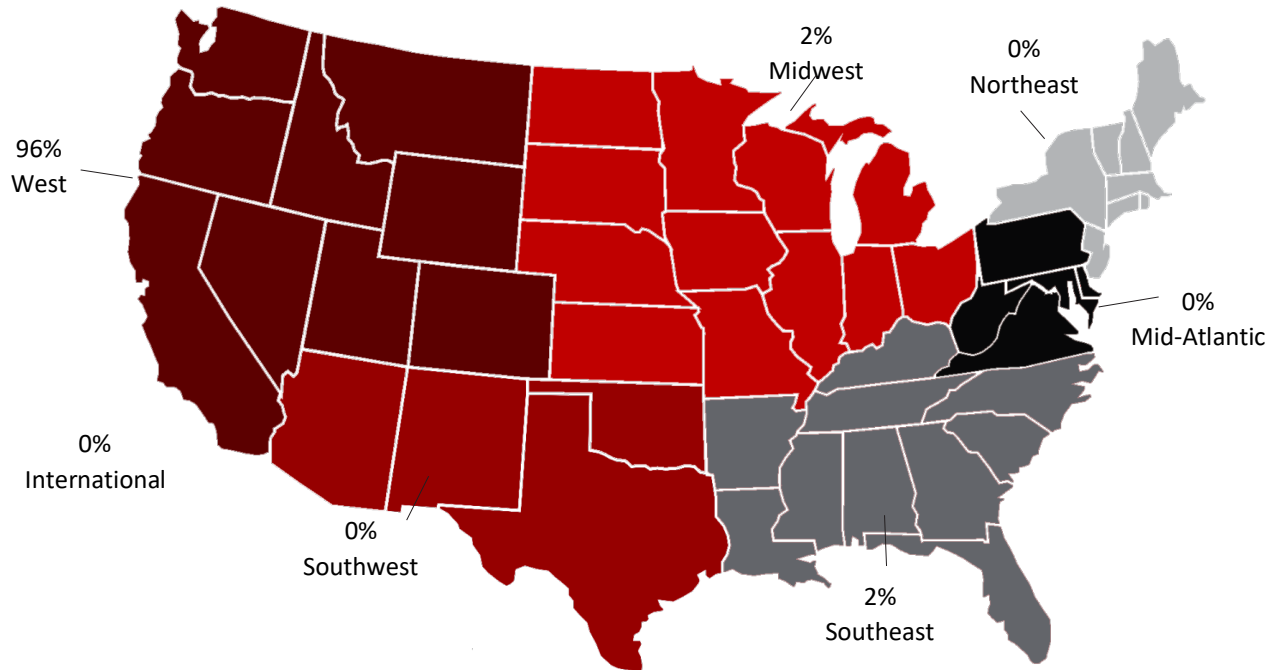

*Other = volunteer, military, seeking graduate school, or delay in post graduate search.

EMPLOYMENT DESTINATIONS

EMPLOYER	JOB TITLE	CITY	STATE
A9	Software Development Engineer	Palo Alto	CA
Adobe	Software Engineer	San Jose	CA
Airbnb	Software Engineer	San Francisco	CA
Amazon (4)	Software Development Engineer	Sunnyvale	CA
	Software Development Engineer (3)	Seattle	WA
Amazon Web Services	Software Development Engineer	Seattle	WA
Apple (6)	Software Development Engineer III	Cupertino	CA
	Media Streaming Engineer	Cupertino	CA
	OS Performance Engineer	Cupertino	CA
	Software Engineer	Cupertino	CA
	Software Development Engineer	Santa Clara	CA
	Network Tools Developer	Sunnyvale	CA
Cloudera	Software Engineer	San Francisco	CA
Databricks	Software Engineer	San Francisco	CA
Facebook (9)	Software Engineer (7)	Menlo Park	CA
	Software Development Engineer	Menlo Park	CA
	Software Developer	Menlo Park	CA

2018 CMU FIRST DESTINATION OUTCOMES

Information Networking Institute, Information Networking (M.S.)

Google (10)	Software Engineer (3)	Sunnyvale	CA
	Software Development Engineer	Mountainview	CA
	Software Engineer (4)	Mountainview	CA
	Engineering Resident	Mountain View	CA
	Programmer Analyst	Bentonville	AR
LinkedIn (2)	Software Engineer (2)	Sunnyvale	CA
Microsoft (6)	Software Engineer (5)	Redmond	WA
	Software Development Engineer II	Redmond	WA
Mimosa Networks	Senior Software Engineer	Santa Clara	CA
Nutanix	Member of Technical Staff	San Jose	CA
Pure Storage	Member of Technical Staff	Mountain View	CA
Qualcomm	Software Engineer	San Diego	CA
Tradelink LLC	Software Engineer	Chicago	IL
Uber	Software Engineer	San Francisco	CA
VMware	Member of Technical Staff II	Seattle	WA
Zingbox	Software Intern	Mountain View	CA

2018 CMU FIRST DESTINATION OUTCOMES

Information Networking Institute, Information Networking (M.S.)

EMPLOYMENT DESTINATIONS BY REGION

CONTINUING EDUCATION DESTINATIONS

INSTITUTION	PROGRAM	DEGREE
School Name	Program	B.S./M.S./PhD