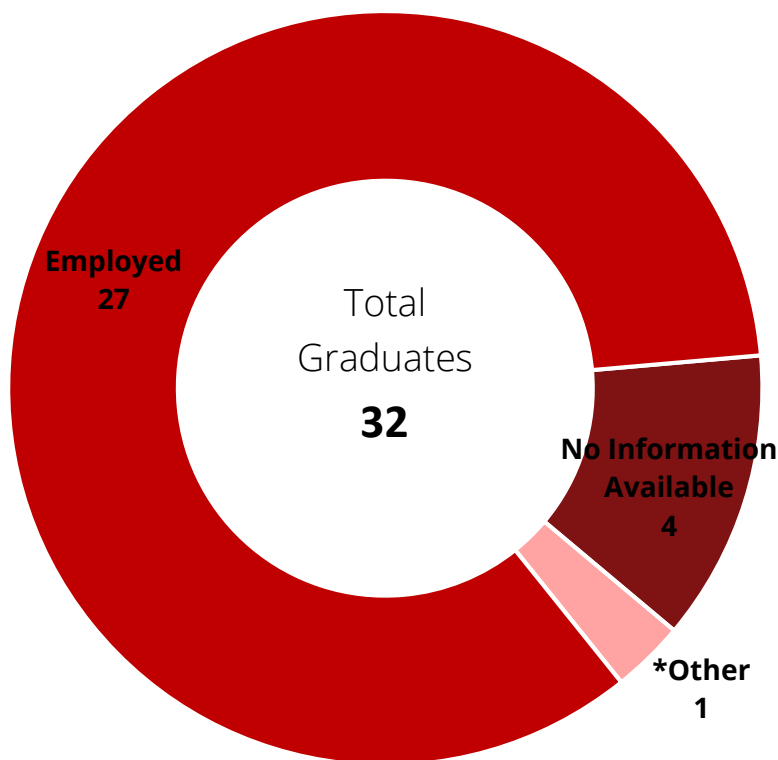

2017 CMU FIRST DESTINATION OUTCOMES

College of Engineering: Integrated Innovation Institute,
Master of Integrated Innovation for Products & Services

DESTINATION OUTCOMES

SALARIES

AVERAGE SALARY =
\$84,060