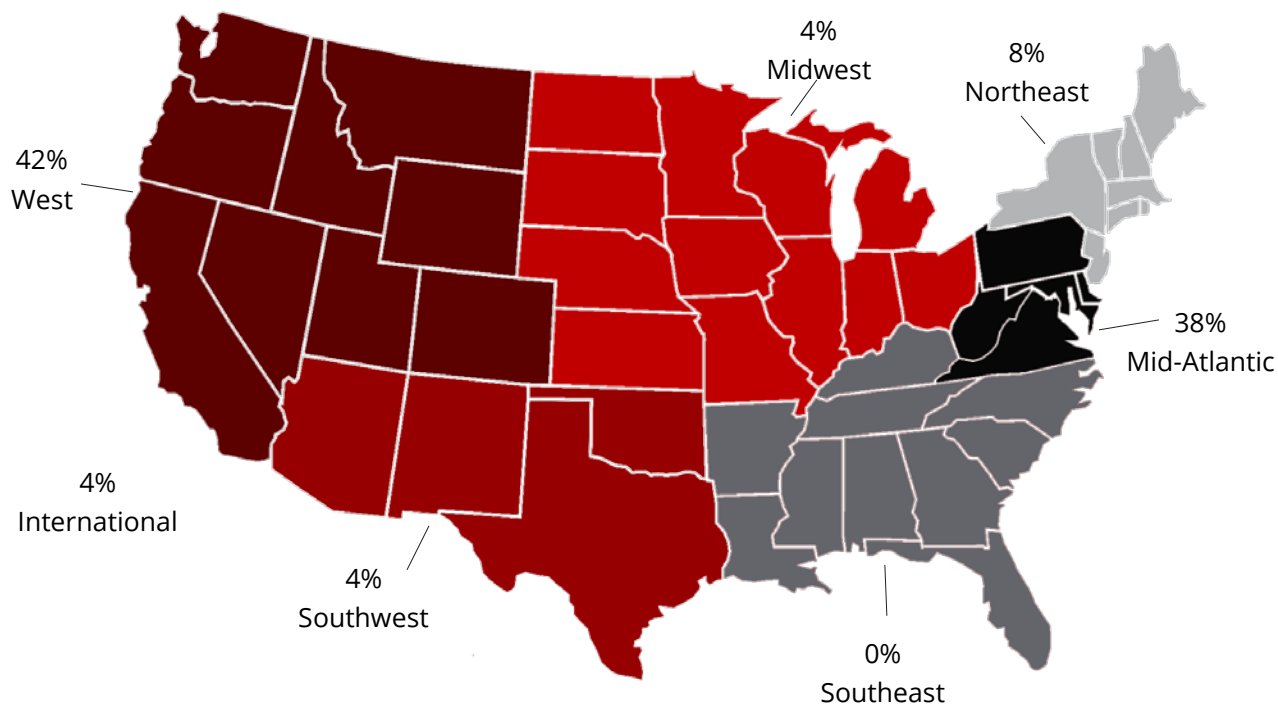

2017 CMU FIRST DESTINATION OUTCOMES

College of Engineering: Integrated Innovation Institute,
Master of Integrated Innovation for Products & Services

EMPLOYER	JOB TITLE	CITY	STATE/COUNTRY
Matrixcare	Information not Available	Coral Springs	Florida
MediaMath	Digital Marketing Analyst	New York City	New York
Petuum	UX Designer	Pittsburgh	Pennsylvania
Philips Respironics	Mechanical Engineer	Monroeville	Pennsylvania
Propane Studio	User Experience Designer	San Francisco	California
Samsung Research America	Product Design Intern	Mountain View	California
Sestra Systems	Designer	Sterling	Virginia
Start-Up Chile	Entrepreneur-in-Residence	Santiago	Chile
TekSpark Consulting	Junior Project Manager	Pittsburgh	Pennsylvania
Uber Technologies Inc.	Test Engineer	Pittsburgh	Pennsylvania
Uptake Technologies	Design Research Intern	Chicago	Illinois
WB Engineers + Consultants	Mechanical Engineer	Pleasanton	California

EMPLOYMENT DESTINATIONS BY REGION