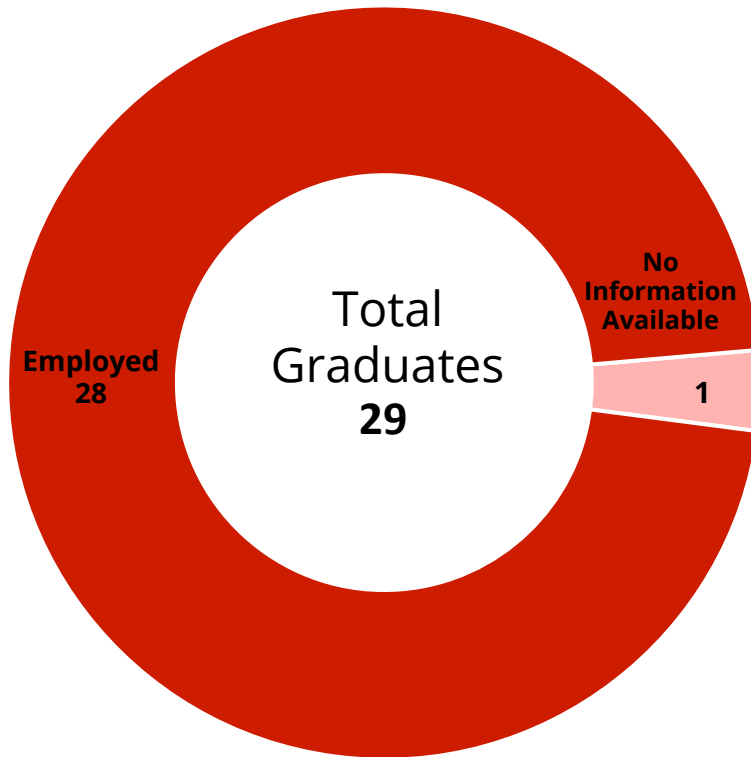

2017 CMU FIRST DESTINATION OUTCOMES

College of Engineering: Integrated Innovation Institute, Software Management, M.S.

DESTINATION OUTCOMES

SALARIES

AVERAGE SALARY =
$112,000

MEDIAN SALARY =
$115,000

SALARY RANGE =
$85,000– $130,000

EMPLOYMENT DESTINATIONS

EMPLOYER	JOB TITLE	CITY	STATE
After School	Product Manager	San Francisco	CA
Amazon	Software Developer in Test	Seattle	WA
Apple	Software Engineer	Sunnyvale	CA
Audible	Software Engineer	San Francisco	CA
Autodesk	Application Security Engineer	San Francisco	CA
Automation Anywhere	Senior Product Manager	San Jose	CA
Blue Shield of California	Leadership Development Specialist	Rancho Cordova	CA
CA Technologies	Engineering Project Manager	Santa Clara	CA
Carrot Sense	Software Engineer	Redwood City	CA
CodeObjects	Product Manager	San Francisco	CA
Dice Inc	Associate Product Manager	San Jose	CA
Enquero	Product Manager	Milpitas	CA
Genentech	Business Insights Analyst	San Francisco	CA
Google	Apps Release Manager	Mountain View	CA
IBM	Software Engineer	San Francisco	CA
LinkedIn	Product Manager	Sunnyvale	CA
LinkedIn	Software Engineer	Sunnyvale	CA
Microsoft	Program Manager	Redmond	WA