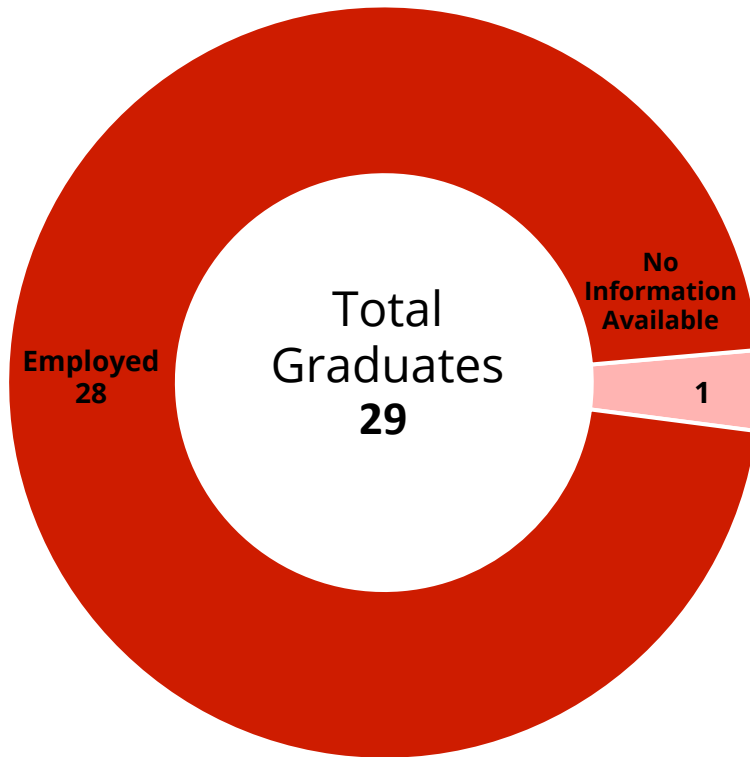

2017 CMU FIRST DESTINATION OUTCOMES

College of Engineering: Integrated Innovation Institute, Software Management, M.S.

DESTINATION OUTCOMES

SALARIES

AVERAGE SALARY =
$112,000

MEDIAN SALARY =
$115,000

SALARY RANGE =
$85,000– $130,000

EMPLOYMENT DESTINATIONS

EMPLOYER	JOB TITLE	CITY	STATE
After School	Product Manager	San Francisco	CA
Amazon	Software Developer in Test	Seattle	WA
Apple	Software Engineer	Sunnyvale	CA
Audible	Software Engineer	San Francisco	CA
Autodesk	Application Security Engineer	San Francisco	CA
Automation Anywhere	Senior Product Manager	San Jose	CA
Blue Shield of California	Leadership Development Specialist	Rancho Cordova	CA
CA Technologies	Engineering Project Manager	Santa Clara	CA
Carrot Sense	Software Engineer	Redwood City	CA
CodeObjects	Product Manager	San Francisco	CA
Dice Inc	Associate Product Manager	San Jose	CA
Enquero	Product Manager	Milpitas	CA
Genentech	Business Insights Analyst	San Francisco	CA
Google	Apps Release Manager	Mountain View	CA
IBM	Software Engineer	San Francisco	CA
LinkedIn	Product Manager	Sunnyvale	CA
LinkedIn	Software Engineer	Sunnyvale	CA
Microsoft	Program Manager	Redmond	WA