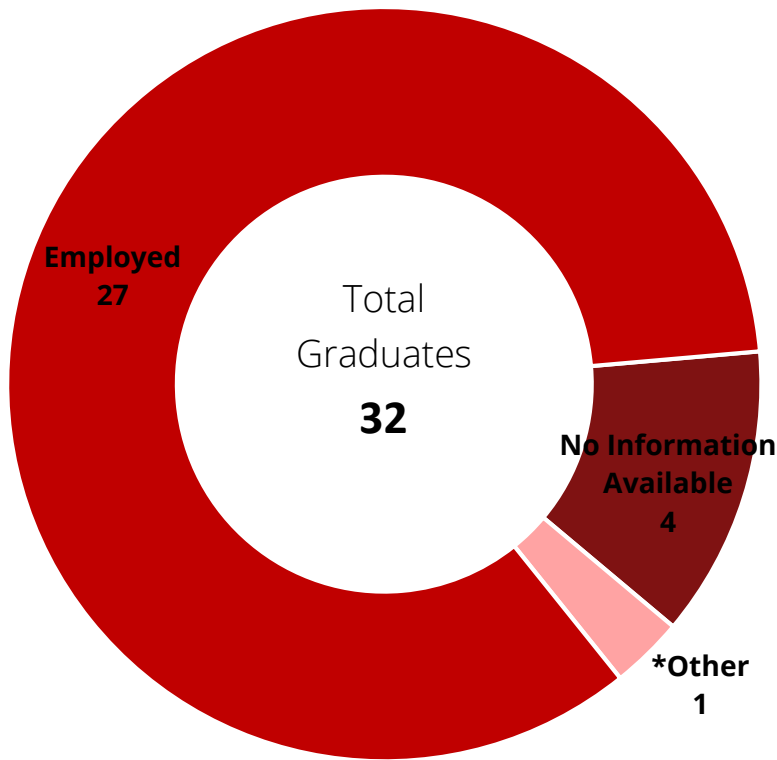

2017 CMU FIRST DESTINATION OUTCOMES

College of Engineering: Integrated Innovation Institute,
Master of Integrated Innovation for Products & Services

DESTINATION OUTCOMES

SALARIES

AVERAGE SALARY =
\$84,060