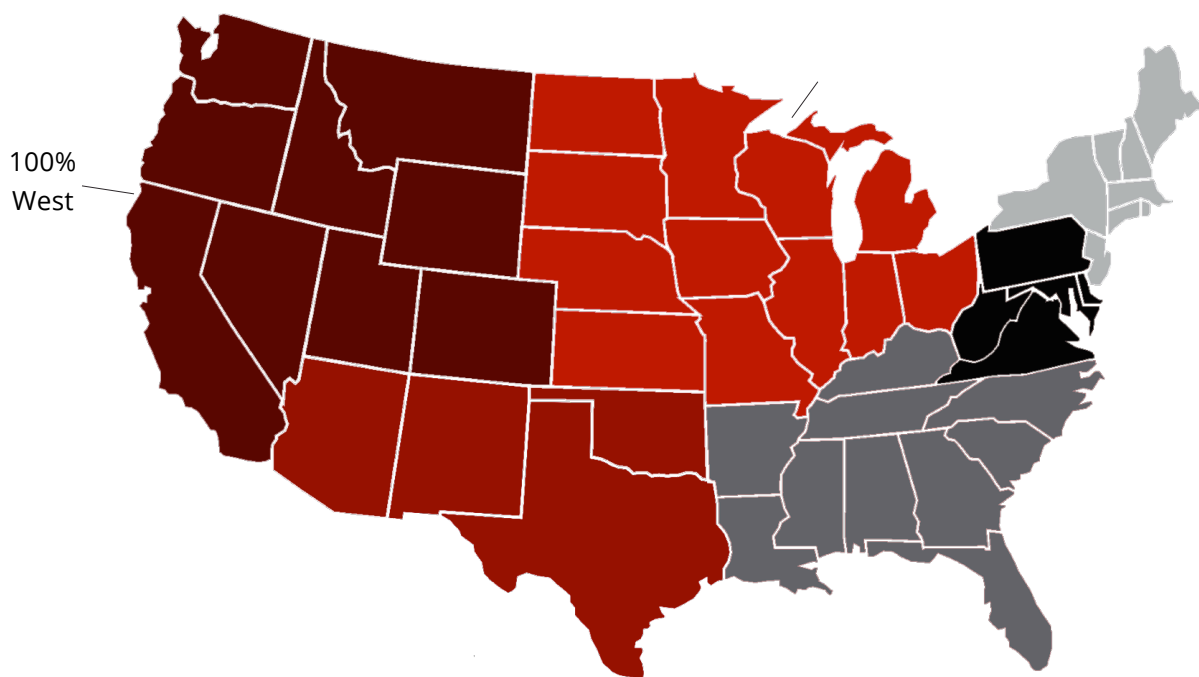

2017 CMU FIRST DESTINATION OUTCOMES

College of Engineering: Integrated Innovation Institute, Software Management, M.S.

EMPLOYER	JOB TITLE	CITY	STATE
Mulesoft	Software Engineer	San Francisco	CA
Ontropis	Product Manager	Mountain View	CA
Pure Storage	Business Insights Analyst	Mountain View	CA
Qulsar	Embedded Software Engineer	San Jose	CA
Salesforce	Software Engineer	Seattle	WA
SAP	Product Manager	Palo Alto	CA
Tibco Software	Product Marketing Specialist	Palo Alto	CA
Veritas	Program Manager	Mountain View	CA
Visa	Senior Software Engineer	Foster City	CA
WalmartLabs	Product Manager	Sunnyvale	CA

EMPLOYMENT DESTINATIONS BY REGION

Source: Post-graduation data compiled from 100% of graduating Software Management Master's students. This includes students who graduated in August 2016, December 2016, & May 2017.

Note: Some recent graduates chose not to provide employer, job title, salary, and/or graduate school information in their response. This information includes all full-time salaries reported with the exception of internships, military service, or those positions outside the U.S.

Updated with information as of December 2017