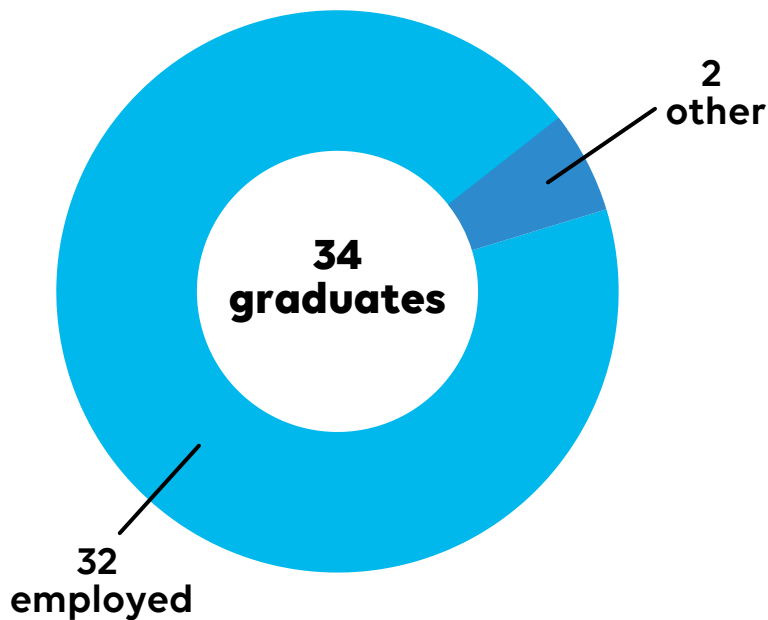

2021 first destination outcomes

master of integrated innovation for products + services

salary info

\$100,000
median starting salary

\$113,745
average starting salary

\$75,000 - \$172,000
starting salary range