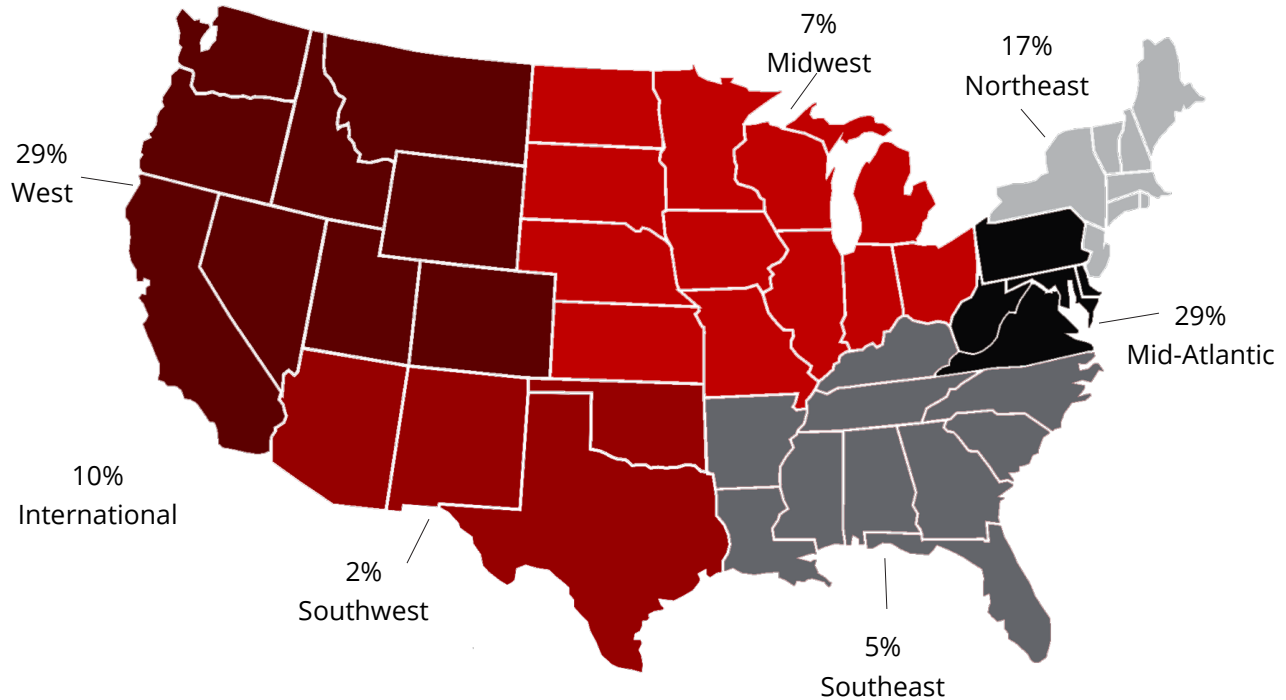

2018 CMU FIRST DESTINATION OUTCOMES

College of Engineering: Integrated Innovation Institute

Master of Integrated Innovation for Products & Services

EMPLOYER	JOB TITLE	STATE/COUNTRY
Deloitte	Sr. Consultant, Design Strategist	District of Columbia
DICK'S Sporting Goods	Associate eCommerce Product Manager	Pennsylvania
Doblin	Senior Consultant	New York
Doximity	Data Analyst	California
Facebook	Product Designer	California
Fohlio	Product Designer	
Front Studio Architects LLC	Project Management Intern	Pennsylvania
Google	User Experience Researcher	California
Highmark (2)	Associate Data Scientist	Pennsylvania
	Creative User Experience Design Analyst	Pennsylvania
Hilti Middle East	Approvals Engineer	United Arab Emirates
Huntington National Bank	Interaction Design Lead	Ohio
IBM (2)	Product Manager	Pennsylvania
	Associate Offering Manager (Product Manager)	New York
Linked by Air	Experience Designer Strategy Intern	New York
LinkGear Foundation	UX/UI Designer	Maryland
Moxtra	UX/UI Design Intern	California
NAVER	Global Design Intern	South Korea
PNC	Experience Strategist	Pennsylvania
Qihoo 360	Product Manager	China
ServiceLink	UX Designer	Pennsylvania
Tekion	Product Analyst	California
The Economist	Media Lab Fellow	New York
UPMC	Experience Designer	Pennsylvania
Upthere	Product Designer	California
Walmart	Programmer Analyst -User Research	Arkansas
Whirlpool	Product Lifecycle Management Engineer	Michigan
Wooboo	Intern	Massachusetts
Zodiac Aerospace	Lead Innovation and Product Development Engineer	California

2018 CMU FIRST DESTINATION OUTCOMES

College of Engineering: Integrated Innovation Institute
Master of Integrated Innovation for Products & Services

EMPLOYMENT DESTINATIONS BY REGION

Source: Post-graduation data compiled from 98% of graduating Master of Integrated Innovation for Products & Services students. This includes students who graduated in December 2017, & May 2018.