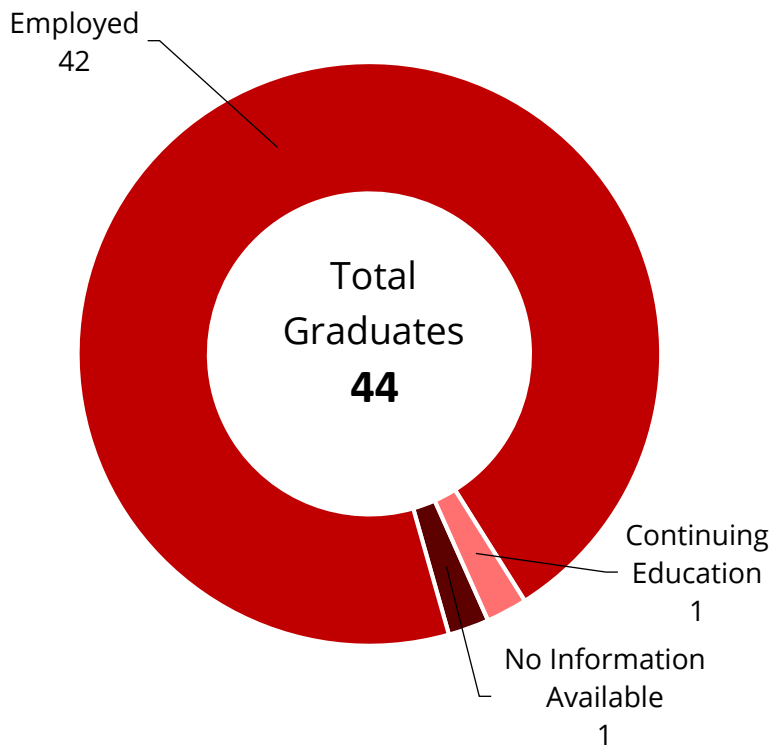

2018 CMU FIRST DESTINATION OUTCOMES

College of Engineering: Integrated Innovation Institute

Master of Integrated Innovation for Products & Services

DESTINATION OUTCOMES

SALARIES

AVERAGE SALARY =
\$102,421

MEDIAN SALARY =
\$105,000