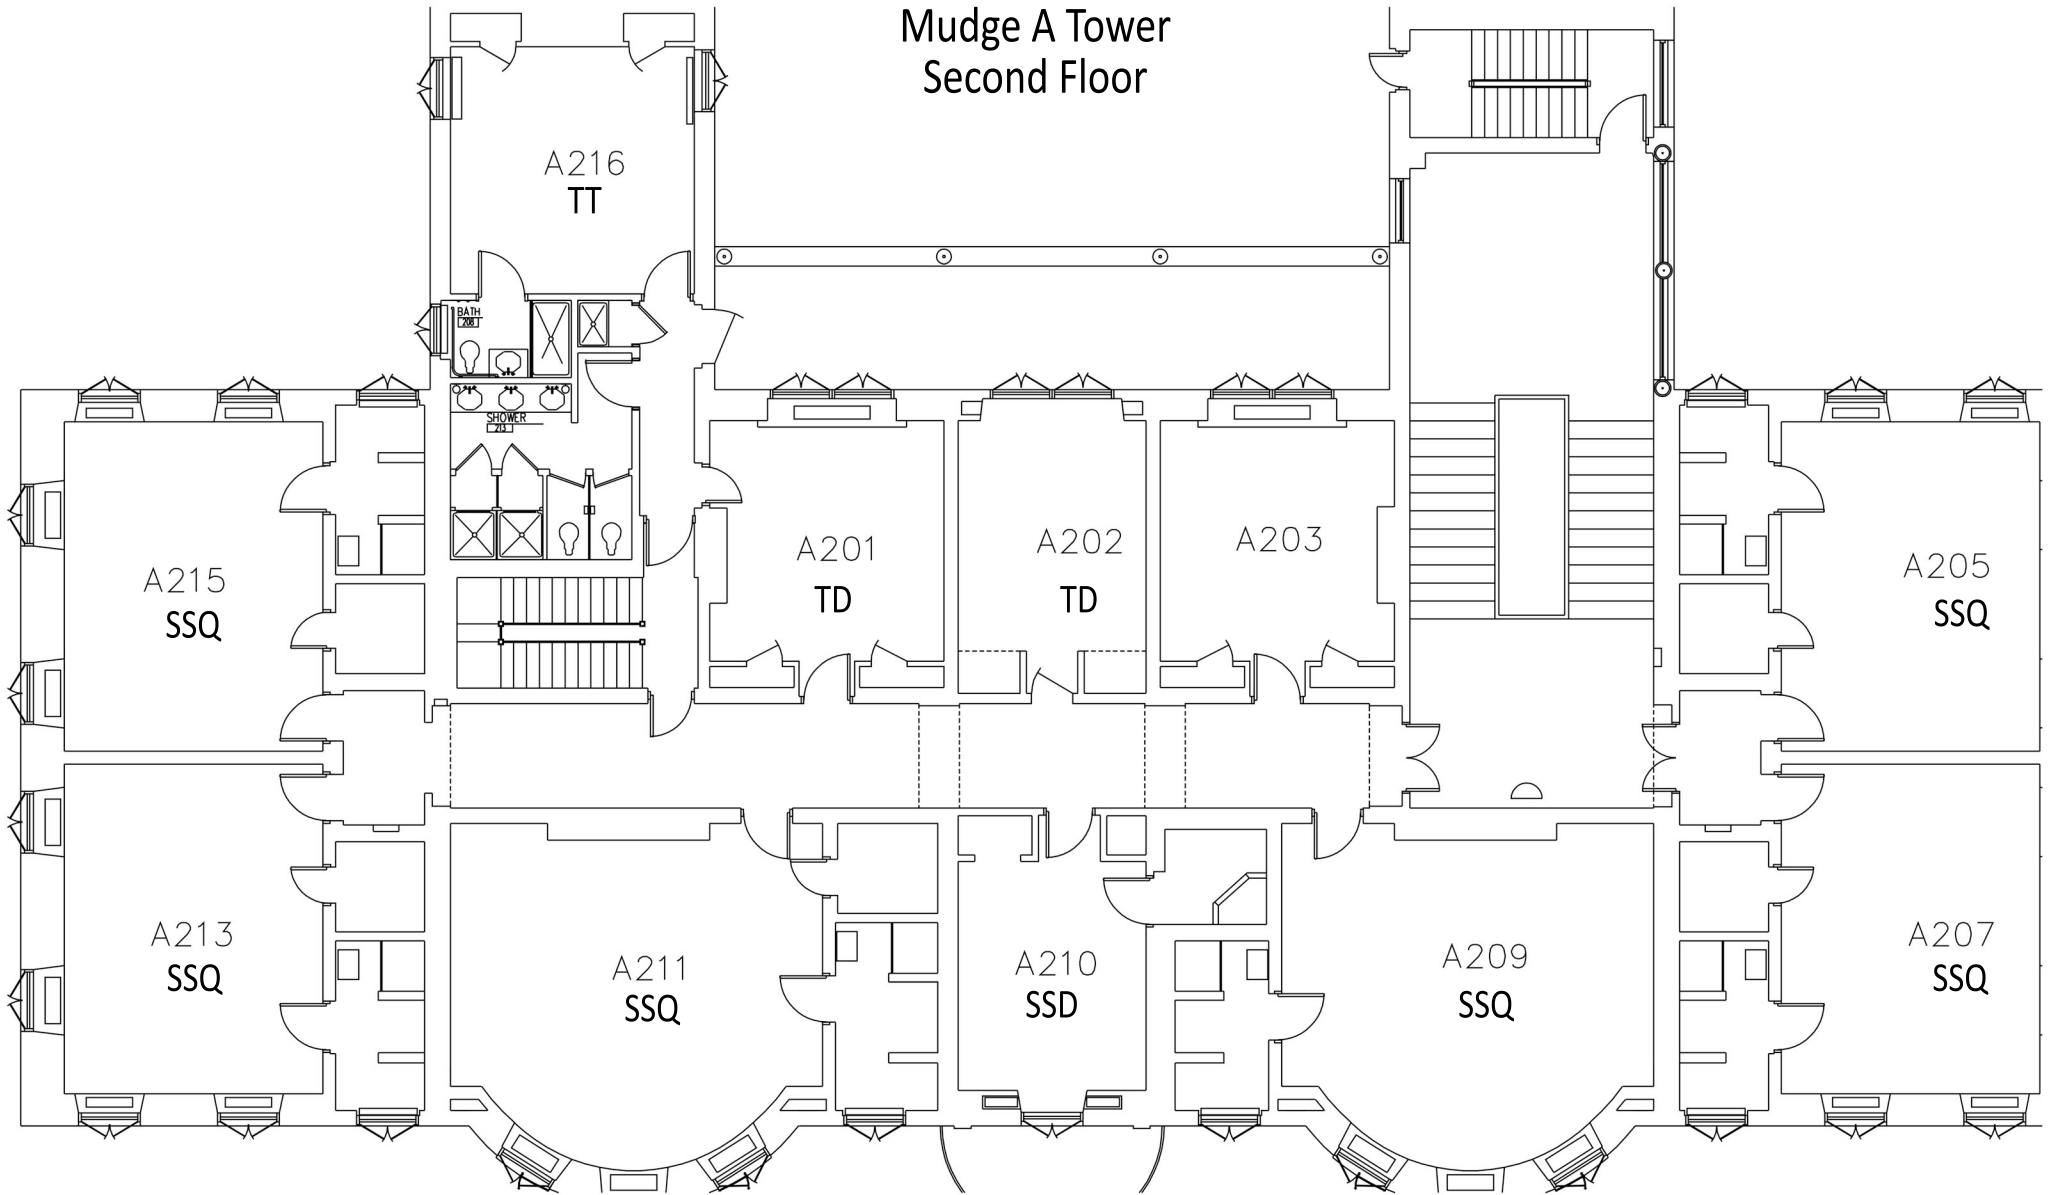

# Mudge A Tower Second Floor

TD = Traditional Double  
TT = Traditional Triple  
SSD = Semi-Suite Double  
SSQ = Semi-Suite Quad