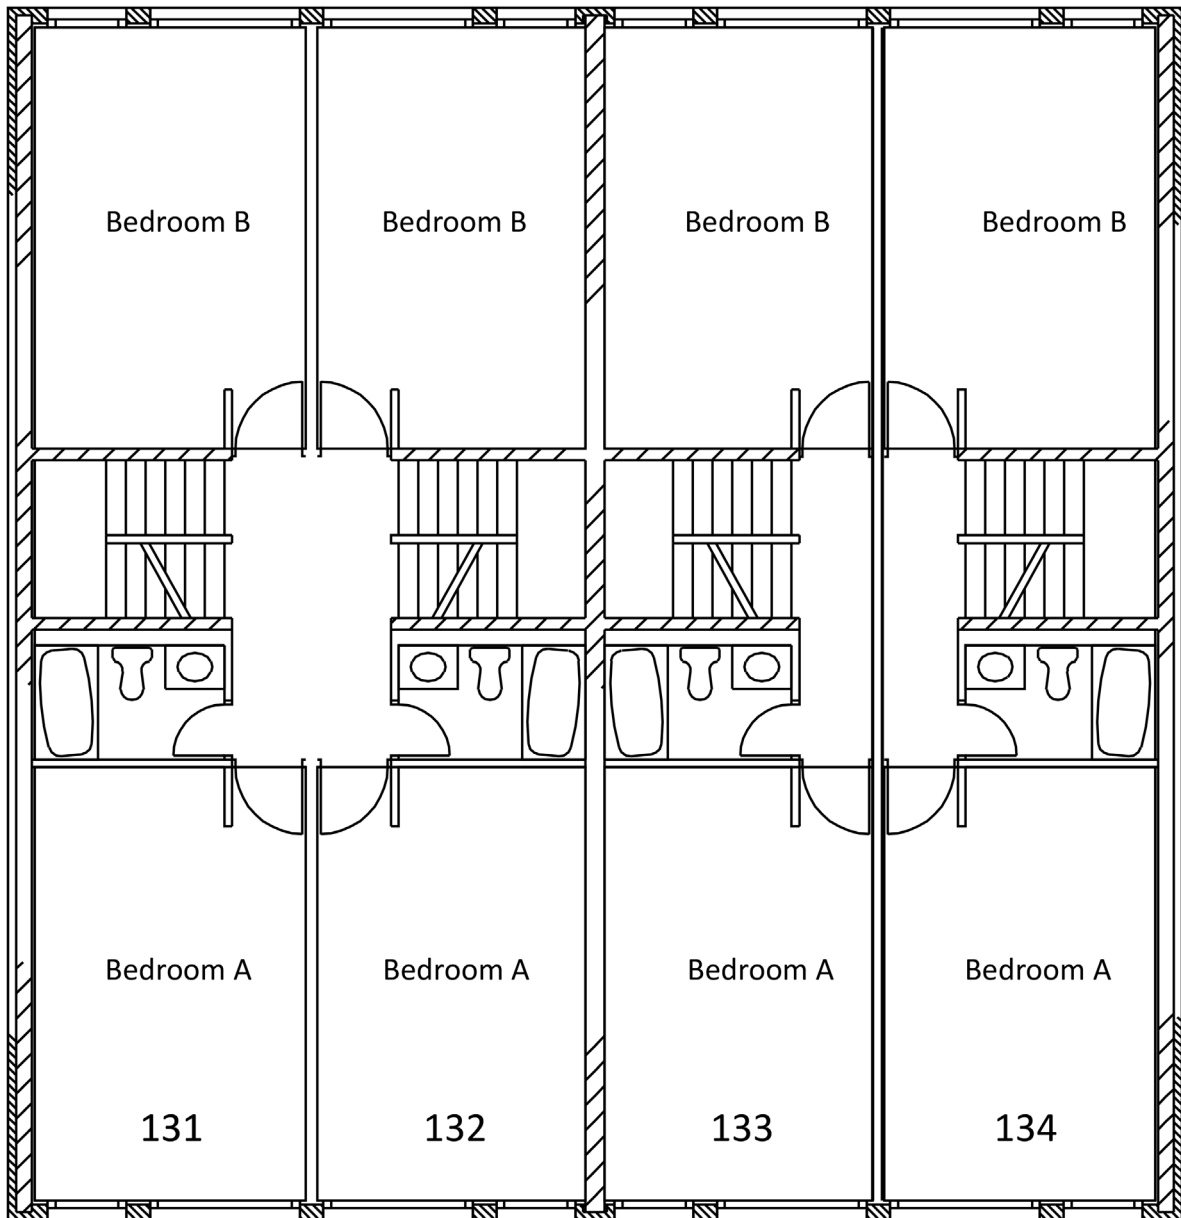

Margaret Morrison Apartments 131 – 134: 2nd Level

All Apartment Doubles

Courtyard