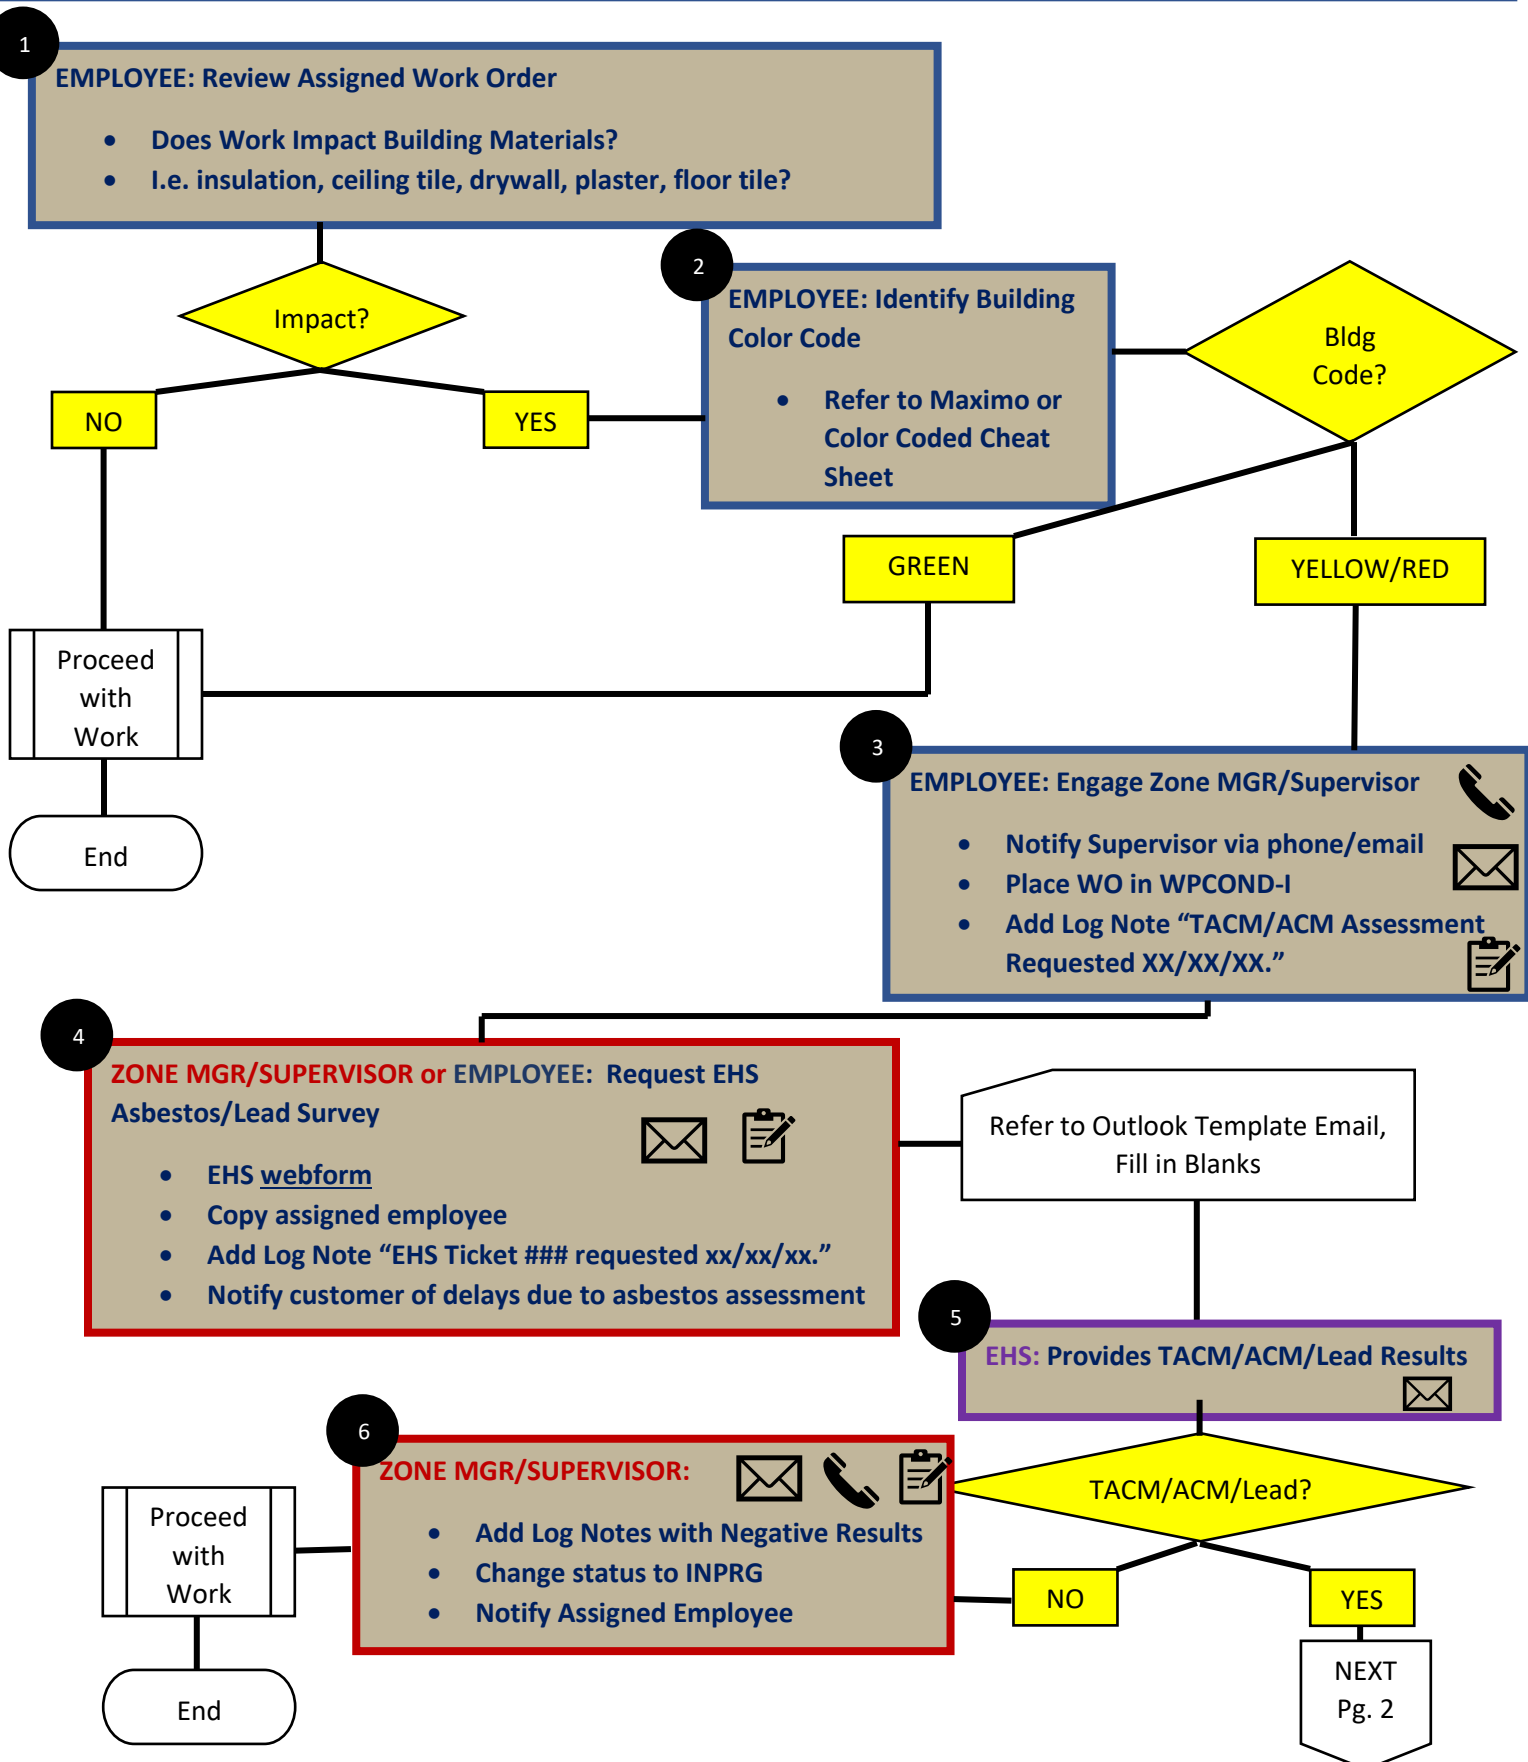

Work Order Process: Daily Service & Project

For HVAC, EL, LB, PL, SF, MS, PT, and other trades

Procedures for Potential TACM/ACM Disturbance

March 2025

Work Order Process: Daily Service & Project - Continued