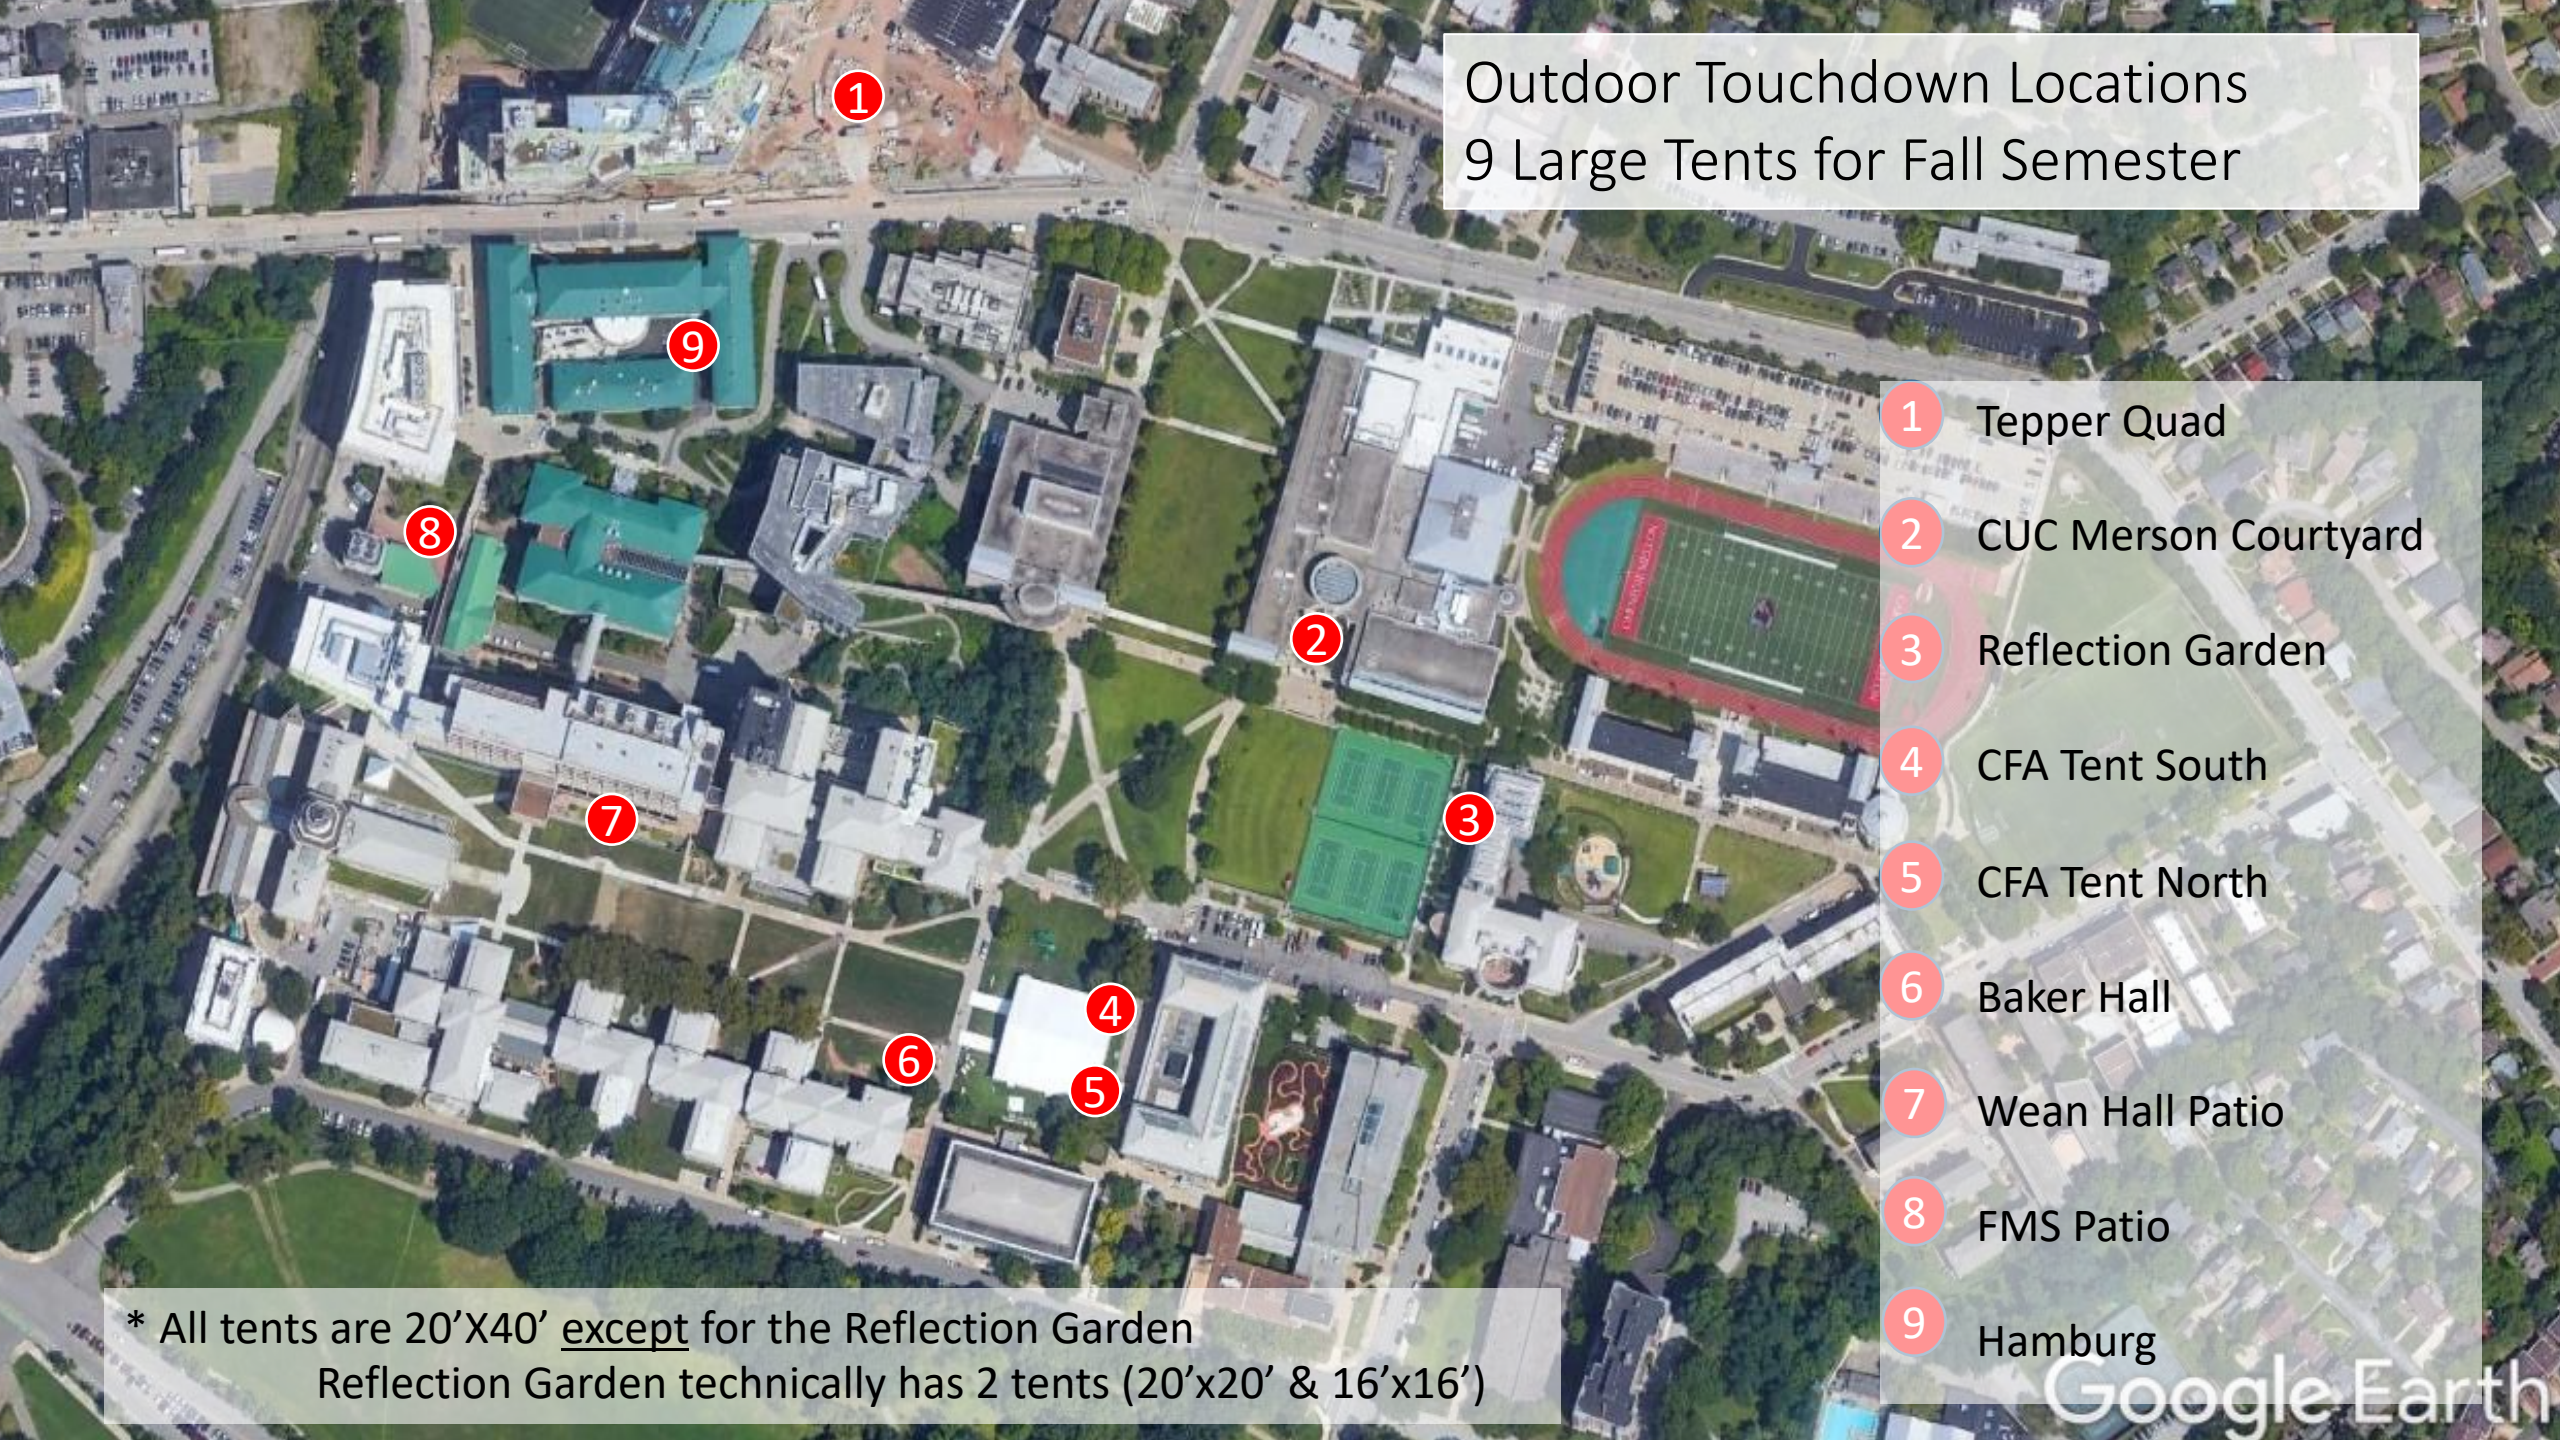

Outdoor Touchdown Locations 9 Large Tents for Fall Semester

- 1 Tepper Quad
- 2 CUC Merson Courtyard
- 3 Reflection Garden
- 4 CFA Tent South
- 5 CFA Tent North
- 6 Baker Hall
- 7 Wean Hall Patio
- 8 FMS Patio
- 9 Hamburg

* All tents are 20'X40' except for the Reflection Garden
Reflection Garden technically has 2 tents (20'x20' & 16'x16')