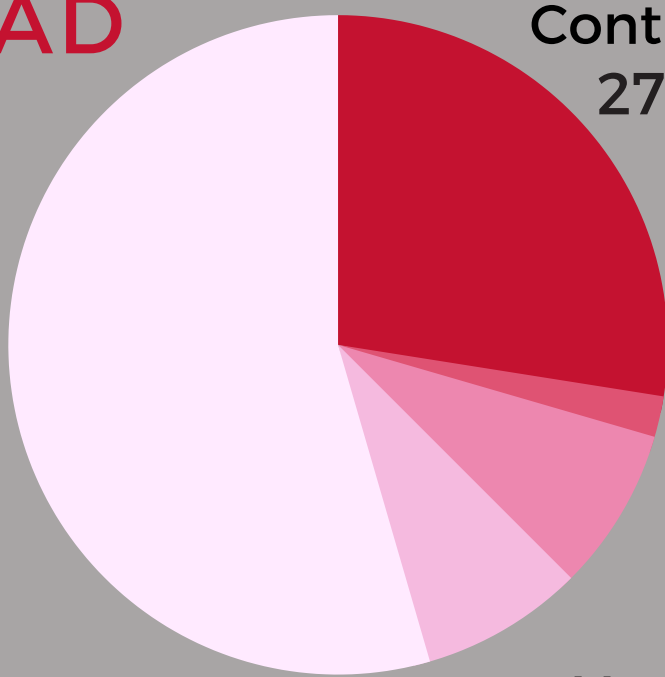

INITIAL INSIGHTS: POST-GRADUATION OUTCOMES

A FIRST DESTINATION SNAPSHOT OF THE UNDERGRADUATE CLASS OF 2020

\$91,243

**CMU AVERAGE
STARTING SALARY**

POST-GRAD STATUS

Employed
54.5%

Continuing Education
27.5%

Other
2%

Seeking
8%

No Info Available
8%

TOP LOCATIONS

- California
- Washington, DC
- Illinois
- Massachusetts
- New Jersey
- New York
- Pennsylvania
- Texas
- Virginia
- Washington
- Wisconsin

TOP GRADUATE SCHOOLS