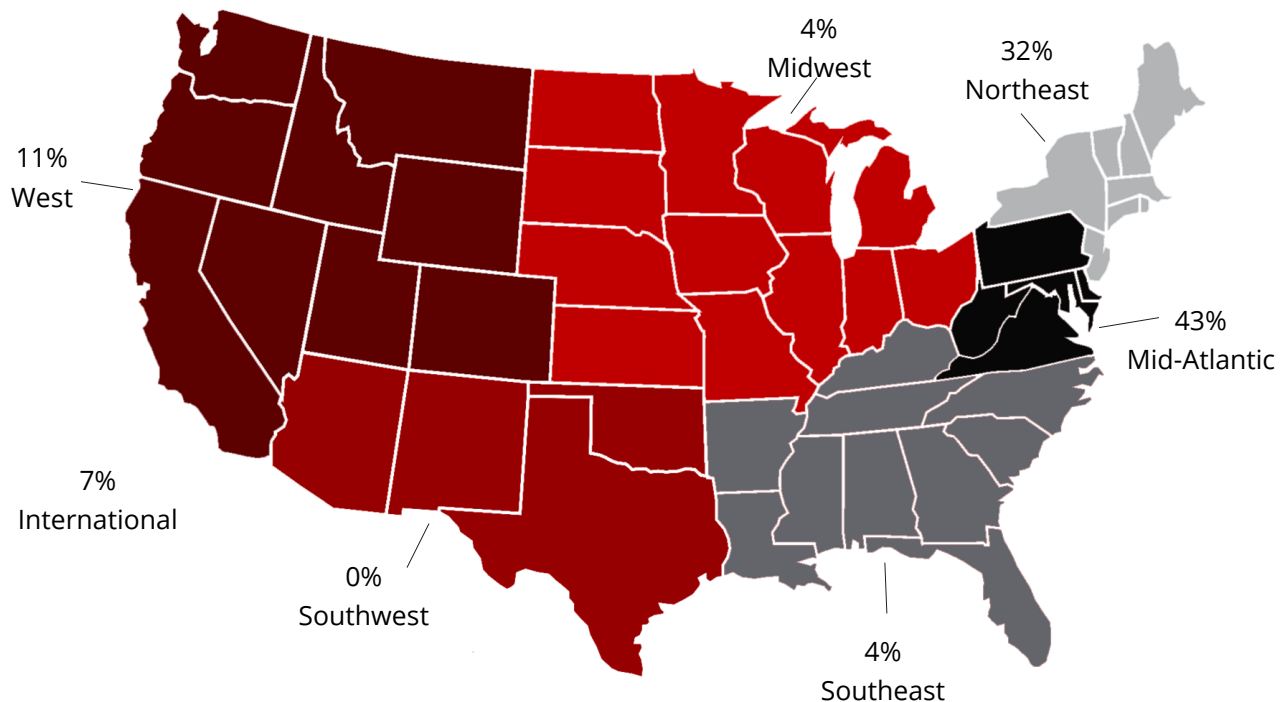

2017 CMU FIRST DESTINATION OUTCOMES

Intercollege Degree Programs: BHA, BSA and BCSA

EMPLOYER	JOB TITLE	CITY	STATE/COUNTRY
EdgeDNA	Full Stack Developer	New York City	New York
ExpII	Social Media Marketing Intern	Pittsburgh	Pennsylvania
ExpII	Content Creator	Pittsburgh	Pennsylvania
Gurtin Municipal Bond Management	Summer Intern	San Diego	California
Level Interactive	Online Marketing Specialist	Pittsburgh	Pennsylvania
OnSIP	UX/UI Designer	New York City	New York
Petuum	Software Engineer	Pittsburgh	Pennsylvania
Schon!	Fashion Writer	London	England
The New York Times		New York City	New York
Tobii Dynovox	Graphic Artist Intern	Pittsburgh	Pennsylvania
Ubisoft	Tools Programmer	Montreal	Quebec, Canada
University of New Haven, Lyme Academy College of Fine Arts	Community Engagement Intern	Old Lyme	Connecticut
Uptake Technologies	Software Engineer	Chicago	Illinois
West Monroe Partners	Consultant, Security & Infrastructure	Seattle	Washington

EMPLOYMENT DESTINATIONS BY REGION