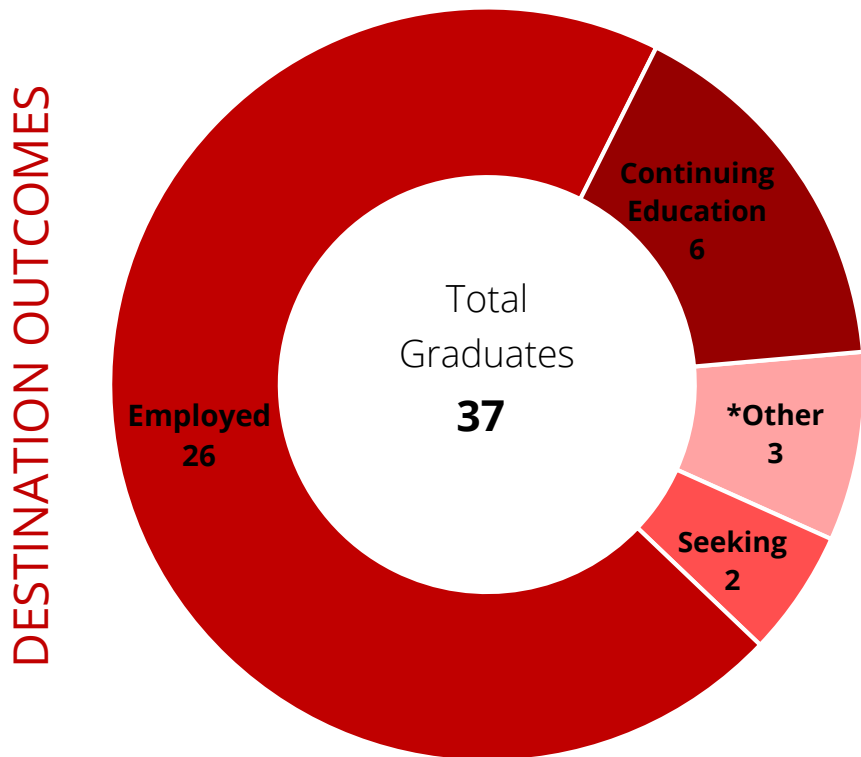

2017 CMU FIRST DESTINATION OUTCOMES

Intercollege Degree Programs: BHA, BSA and BCSA

SALARIES

AVERAGE SALARY =
\$69,930

MEDIAN SALARY =
\$67,500

SALARY RANGE =
\$37,440 – 120,000

*Other includes volunteer, military, seeking graduate school, and delay in post-graduate search.

Multiple Activities: Artists engage in a variety of creative and professional activities both simultaneously and sequentially. Their multifaceted lifestyles are reflected in the information above, including the Employment Destinations by Region map.