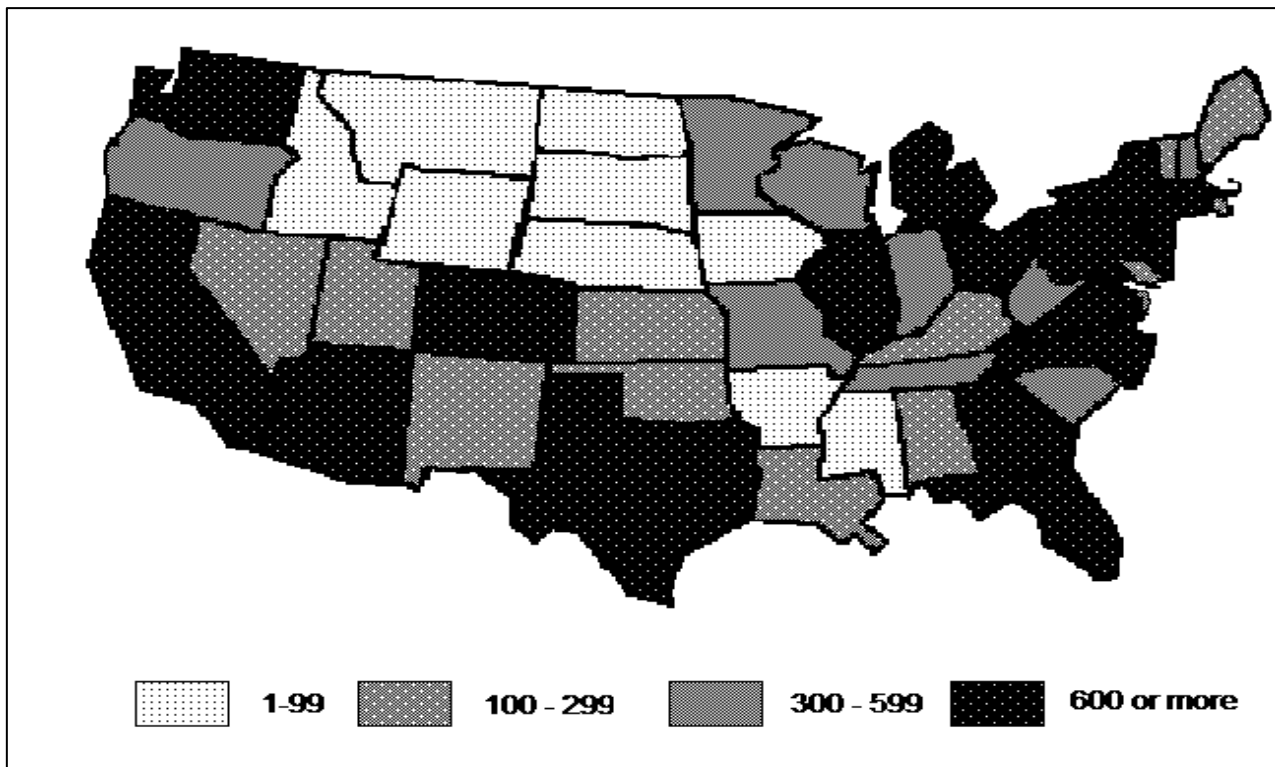

ALUMNI

Table of Contents

Alumni

Active Alumni by Region & State, Fall 2006
Active Alumni, Fall 2006

5.1
5.2

ACTIVE ALUMNI¹
BY REGION & STATE
FALL 2006

Region / State	Region / State	Region / State	Region / State
New England	South	Midwest	West
Connecticut 1,298	Alabama 169	Illinois 1,606	Alaska 35
Maine 184	Arkansas 55	Indiana 425	California 7,392
Massachusetts 2,641	Florida 2,385	Iowa 93	Colorado 844
New Hampshire 329	Georgia 865	Kansas 134	Hawaii 133
Rhode Island 184	Kentucky 213	Michigan 1,217	Idaho 81
Vermont 164	Louisiana 158	Minnesota 443	Montana 35
TOTAL 4,800	Mississippi 42	Missouri 319	Nevada 153
% of Total 7%	North Carolina 1,301	Nebraska 68	Oregon 559
	South Carolina 481	North Dakota 15	Utah 112
Middle States	Tennessee 383	South Dakota 26	Washington 1,193
Delaware 296	Virginia 2,676	Wisconsin 325	Wyoming 38
District of Col. 543	TOTAL 8,728	TOTAL 4,671	TOTAL 10,575
Maryland 2,516	% of Total 12%	% of Total 7%	% of Total 15%
New Jersey 3,309	Southwest	Other	
New York 5,697	Arizona 654	U.S. Territories 95	U.S. TOTAL 64,002
Ohio 2,506	New Mexico 281		% of Total 91%
Pennsylvania 16,973	Oklahoma 101		
West Virginia 310	Texas 1,947		Foreign Countries 5,806
TOTAL 32,150	TOTAL 2,983		% of Total 8%
% of Total 46%	% of Total 4%		Email only ² 683

TOTAL ACTIVE ALUMNI 70,491

1. Defined as all alumni who maintain a current postal or email address

2. Only information available is e-mail address

ACTIVE ALUMNI¹
FALL 2006

Active Alumni by Geographic Areas