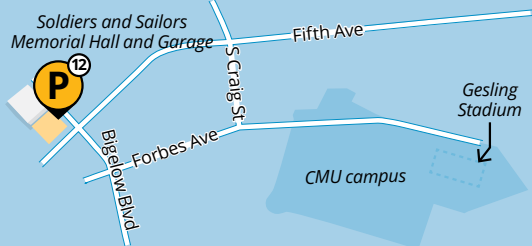

## EXTENDED LOCATION

## ROAD CLOSURES (SUNDAY ONLY, 7:30 to 11 a.m.)

Streets closest to campus will be closed to vehicular traffic. Only those with a QR code to East Campus Garage, Morewood lot or Tepper Garage will be permitted to drive within the restricted area.

## RIDES

**SHUTTLES (SUNDAY ONLY)**  
 Shuttles will run continuously from 8 to 10:30 a.m. and 11:30 a.m. to 6 p.m. between campus and parking lots located outside of the restricted area.

**RIDESHARE (SUNDAY ONLY)**  
 All guests utilizing rideshare must use a designated drop-off location, which are located at Margaret Morrison Street, Tech Street or Frew Street; signage will indicate drop-off locations.

**PUBLIC TRANSPORTATION**  
 Pittsburgh Regional Transit (PRT) drop-off location.