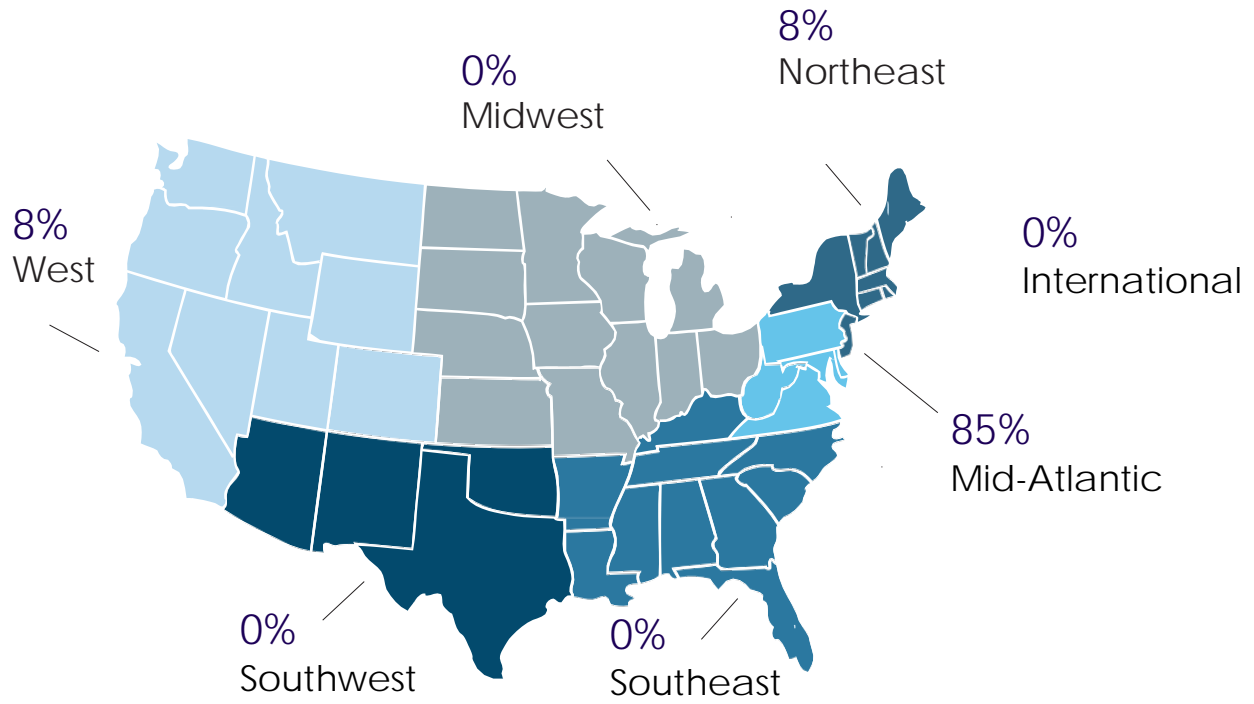

Mellon College of Science: Neuroscience (cont.)