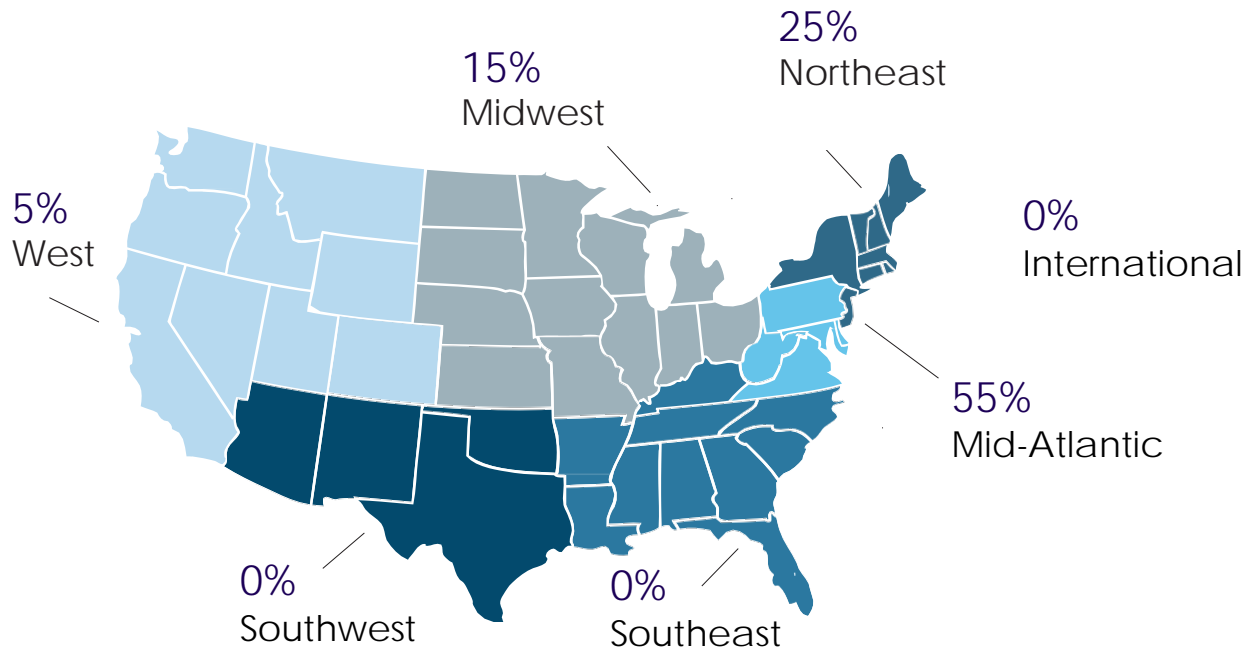

Mellon College of Science: Chemistry (cont.)