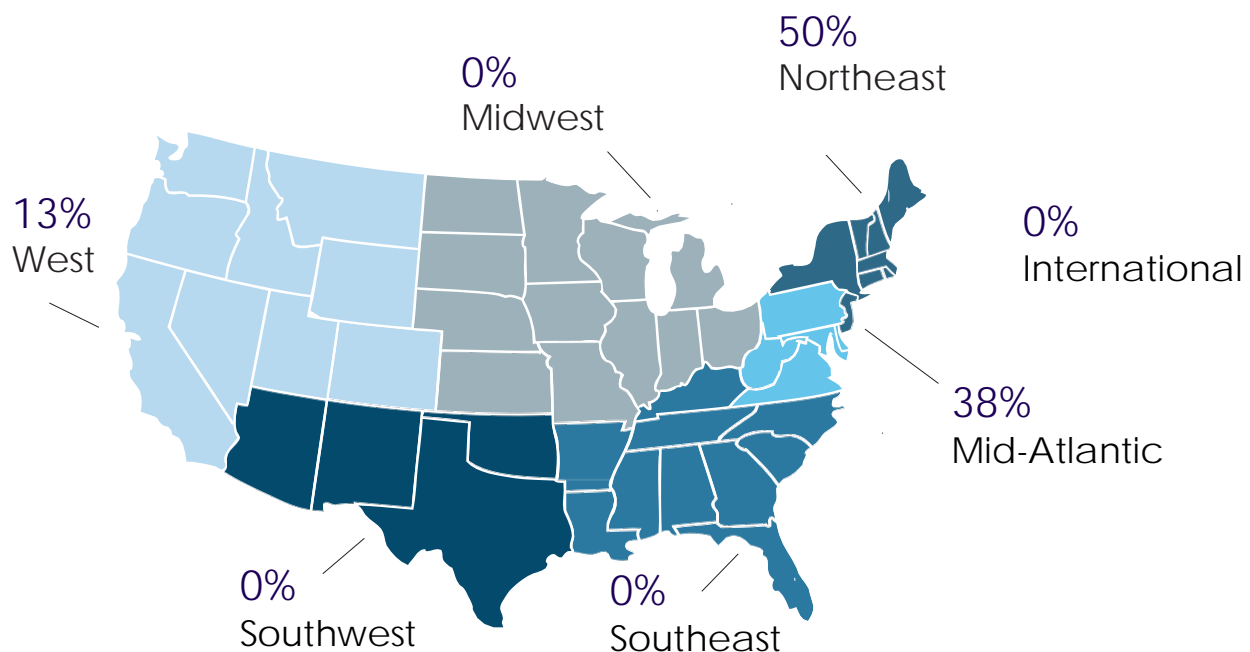

2016 CMU Summer Internships

Mellon College of Science: Computational Biology

Internship Destinations

Employer	Job Title	City	State/Country
MASTERS			
Ancestry	Software Developer Intern	San Francisco	CA
Software Engineering Institute	Intern	Pittsburgh	PA
JUNIORS			
Carnegie Mellon University – Schwartz Lab	Research Assistant	Pittsburgh	PA
Northwestern University – Rosetta Commons REU	Undergraduate Researcher	Boston	MA
SOPHOMORES			
Broad Institute	Research Assistant	Cambridge	MA
Regeneron Pharmaceuticals	Research IT Intern	Tarrytown	NY
FRESHMEN			
Carnegie Mellon University – Yang Lab	Undergraduate Researcher	Pittsburgh	PA
Media Math	Software Engineering Intern	New York City	NY

Employment Sources

- Networking.....13%
- Independent Online Search.....13%
- Faculty/Advisor.....63%
- TartanTrak.....13%

**Handshake is our new online recruiting system

Monthly Salaries*

Monthly Average = $ 3,690

Range = $ 1,670 - $ 5,600

*6 salaries reported