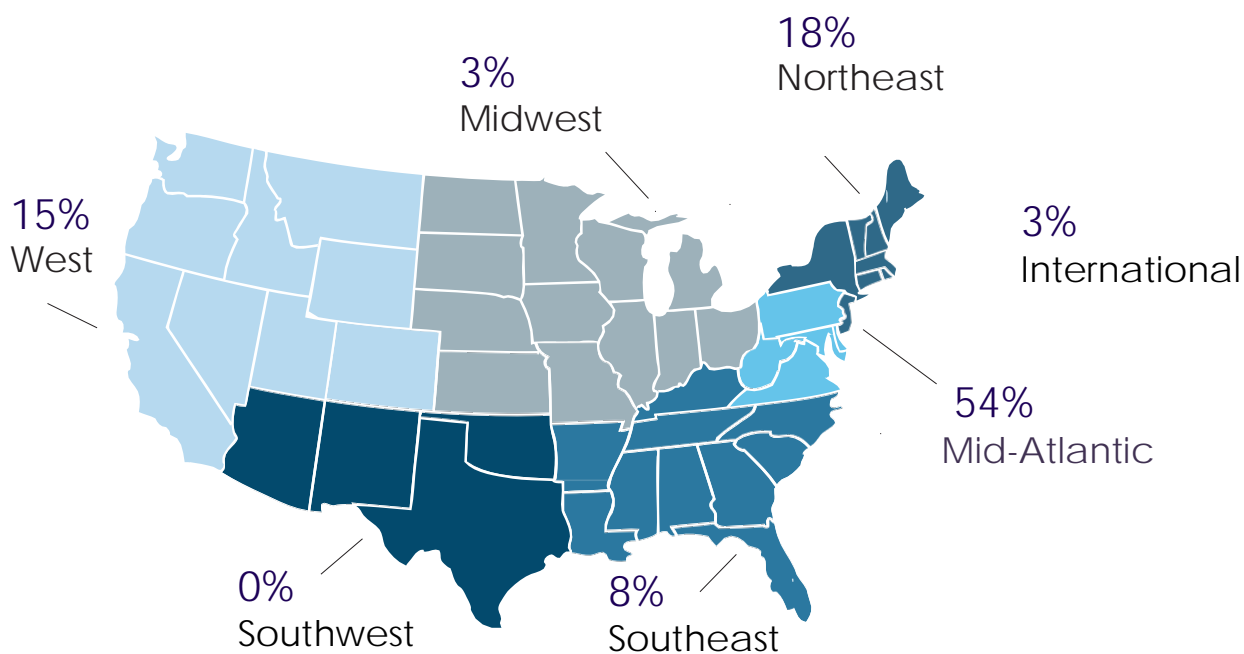

Employment Sources

Networking.....	23%
Independent Online Search.....	46%
Faculty/Advisor.....	23%
Career Consultant.....	3%
Other.....	5%

Monthly Salaries*

Monthly Average = \$ 1,860
Range = \$ 830 - \$ 6,240
*24 salaries reported