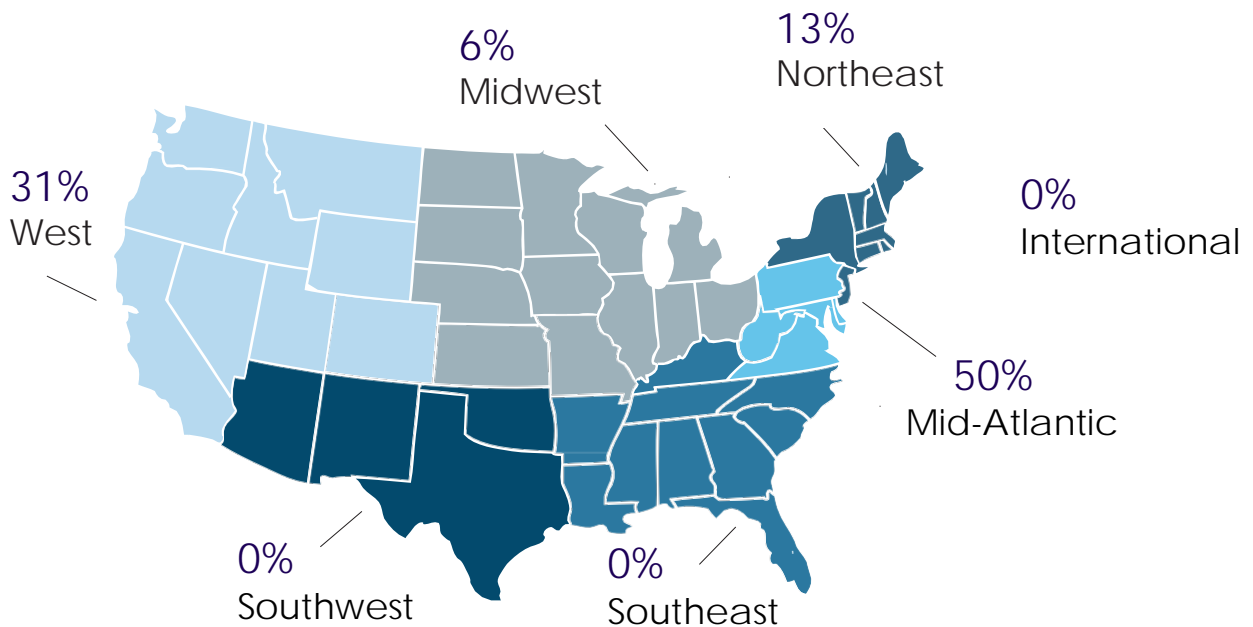

Internship Destinations (cont.)

Employment Sources

Online Sources.....	33%
Networking.....	27%
Job Fairs.....	7%
Other.....	7%
Academic Programs.....	27%

**Handshake is now our
online recruiting system

Monthly Salaries*

Salary Average = \$ 3,200

Salary Range = \$ 1,200 - \$ 8,000

*13 salaries reported

Last updated October 2016