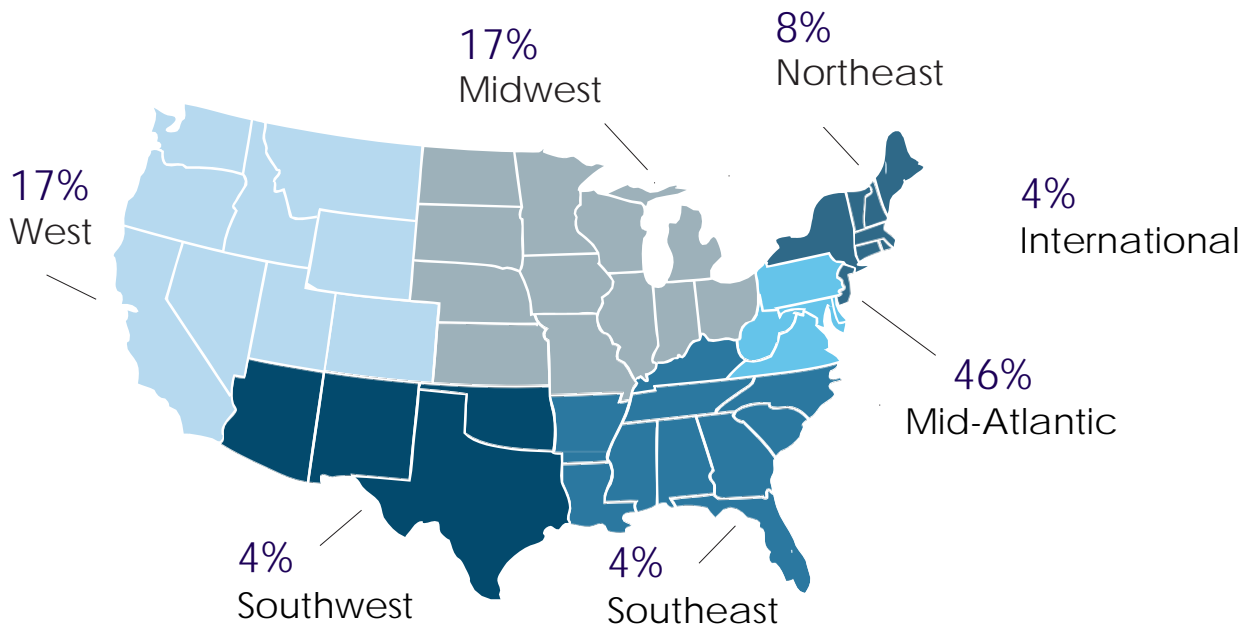

Employment Sources

Networking.....55%
Online Sources.....25%
Job Fairs.....21%
Faculty/Advisor.....4%

**Handshake is now our
online recruiting system

Monthly Salaries*

Senior/Junior Average = $ 4,180

Range = $ 2,400 - $ 7,500

*7 salaries reported

Sophomore/Freshman Avg = $ 2,760

Range = $ 1,170 - $ 4,000

*11 salaries reported