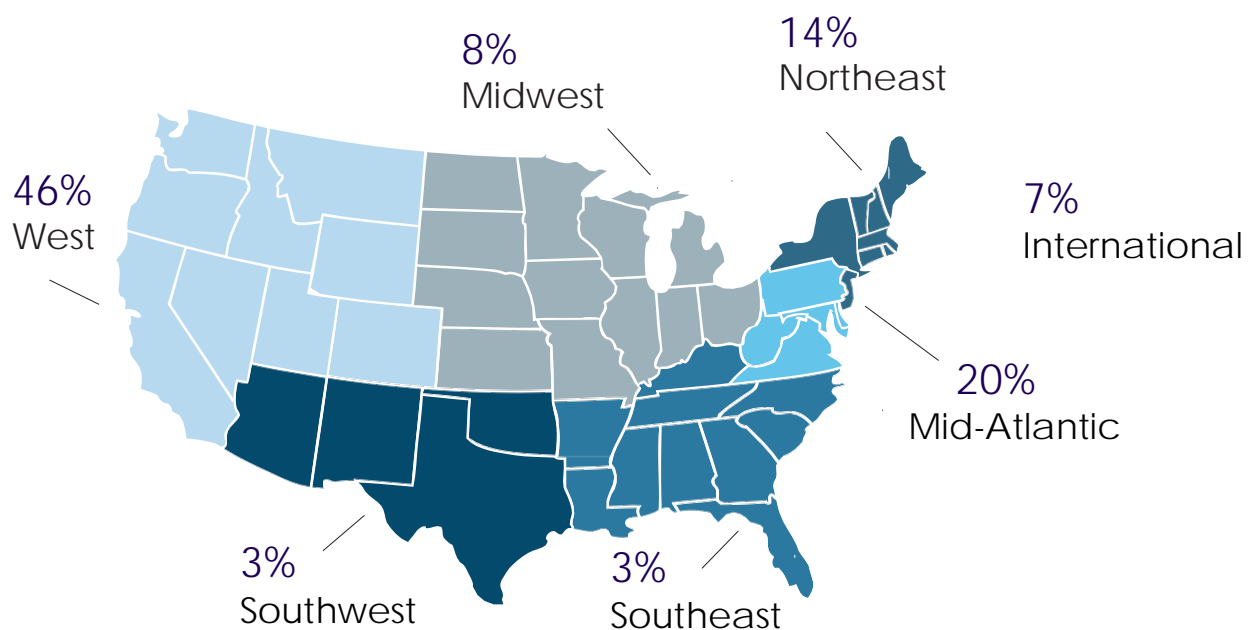

Employment Sources

TartanTRAK**	9%
Networking	37%
Online Sources	17%
Job Fairs	29%
Career Consultant	1%
Faculty/Advisor	5%

**Handshake is now our online recruiting system

Monthly Salaries*

	Average	Range
Senior	$ 5,800	$ 3,840 - $ 7,660
	*10 salaries reported	
Junior	$ 5,220	$ 1,500 - $ 9,000
	*45 salaries reported	
Soph.	$ 4,475	$ 1,540 - $ 8,300
	*30 salaries reported	
Fresh.	$ 2,710	$ 1,170 - $ 6,000
	*22 salaries reported