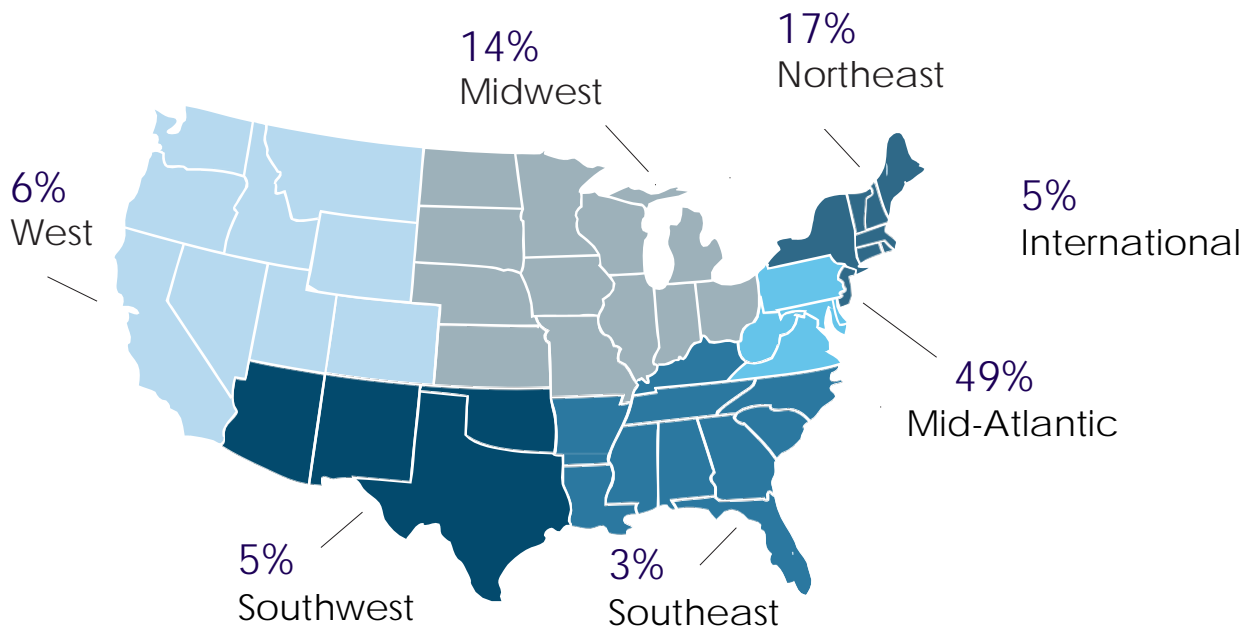

College of Engineering: Chemical Engineering (cont.)

Employment Sources

TartanTRAK**	5%
Networking	26%
Online Sources	24%
Job Fairs	11%
Career Consultant	5%
Faculty/Advisor	29%

**Handshake is now our online recruiting system

Monthly Salaries*

	Average	Range
Sr./Jr.	$ 3,070	$ 1,170 - $ 5,280
	*20 salaries reported	
Soph.	$ 2,960	$ 1,170 - $ 4,560
	*20 salaries reported	
Fresh.	$ 1,500	$ 1,170 - $ 2,720
	*11 salaries reported