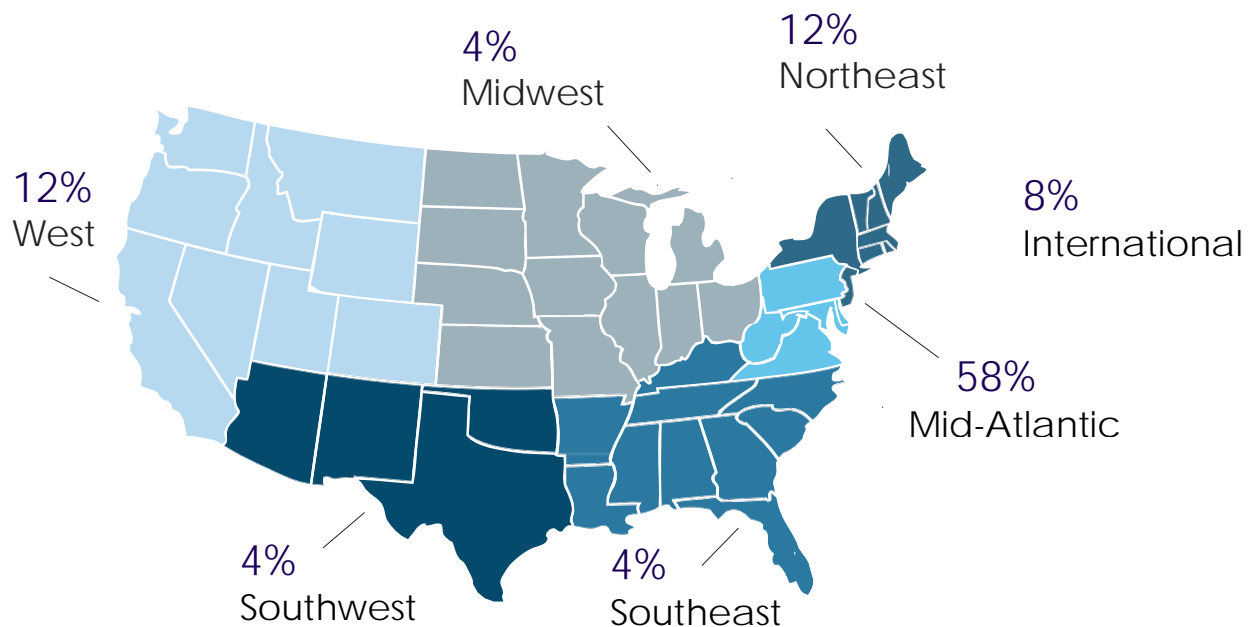

College of Engineering: Materials Science (cont.)

Employment Sources

TartanTRAK**	4%
Networking	31%
Online Sources	12%
Job Fairs	12%
Faculty/Advisor	42%

**Handshake is now our
online recruiting system

Monthly Salaries*

Senior/Junior Average = $ 2,650

Range = $ 1,170- $ 4,000

*11 salaries reported

Sophomore/Freshman Avg = $ 2,160

Range = $ 1,170 - $ 3,750

*7 salaries reported