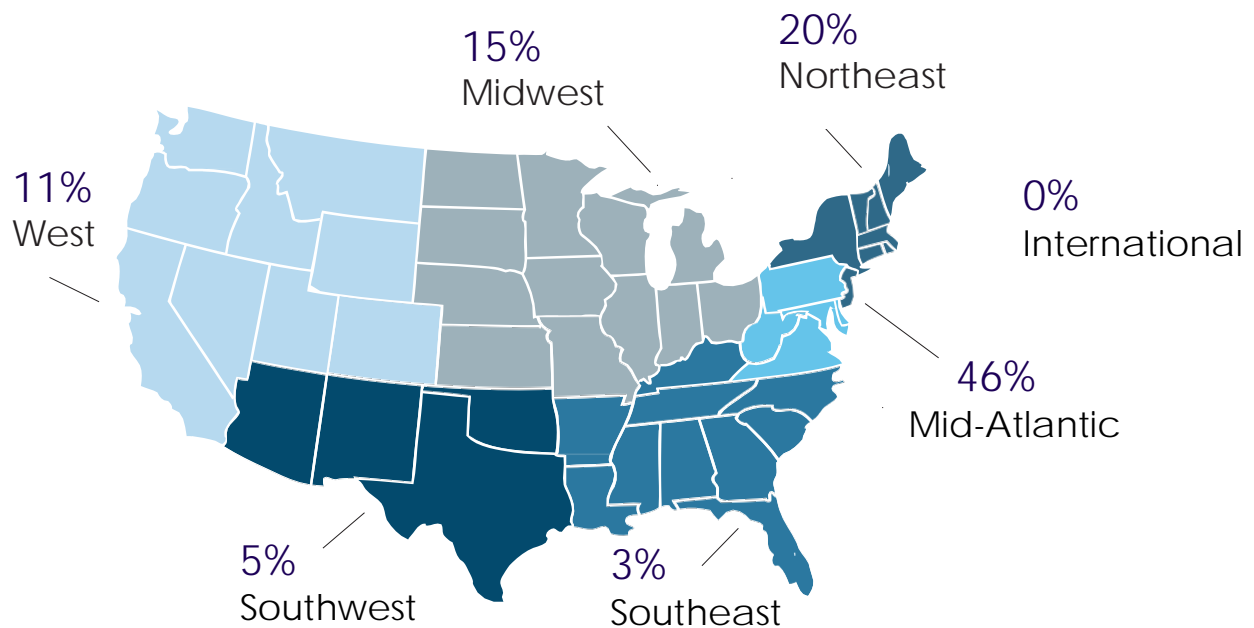

College of Engineering: Biomedical Engineering (cont.)

Employment Sources

TartanTRAK**	5%
Networking	30%
Online Sources	17%
Job Fairs	17%
Career Consultant	5%
Faculty/Advisor	27%

**Handshake is now our online recruiting system

Monthly Salaries*

	Average	Range
Senior	$ 3,680	$ 2,880 - $ 4,000
	*4 salaries reported	
Junior	$ 2,960	$ 1,330 - $ 4,480
	*16 salaries reported	
Soph.	$ 3,140	$ 1,170 - $ 4,560
	*12 salaries reported	
Fresh.	$ 1,630	$ 1,170 - $ 3,200
	*13 salaries reported