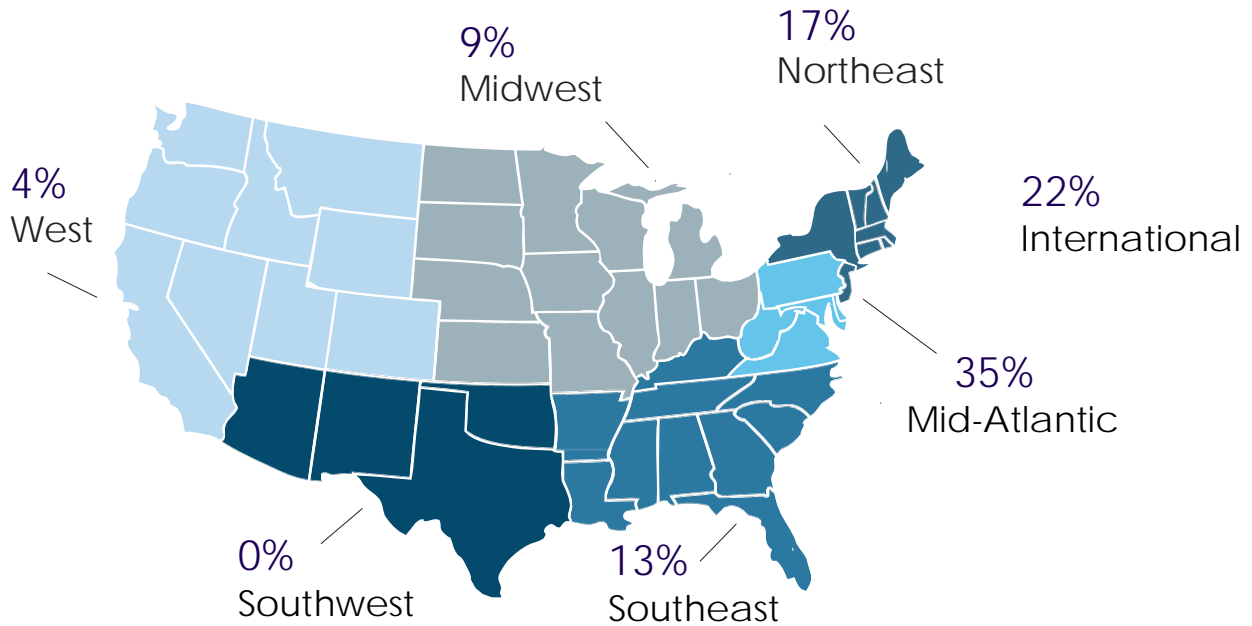

Employment Sources

TartanTRAK**	5%
Networking	36%
Online Sources	27%
Job Fairs	18%
Faculty/Advisor	14%

**Handshake is now our online recruiting system

Monthly Salaries*

Senior/Junior Average = $ 3,360

Range = $ 1,600 - $ 4,640

*7 salaries reported

Sophomore/Freshman Avg = $ 2,400

Range = $ 1,250 - $ 4,000

*9 salaries reported