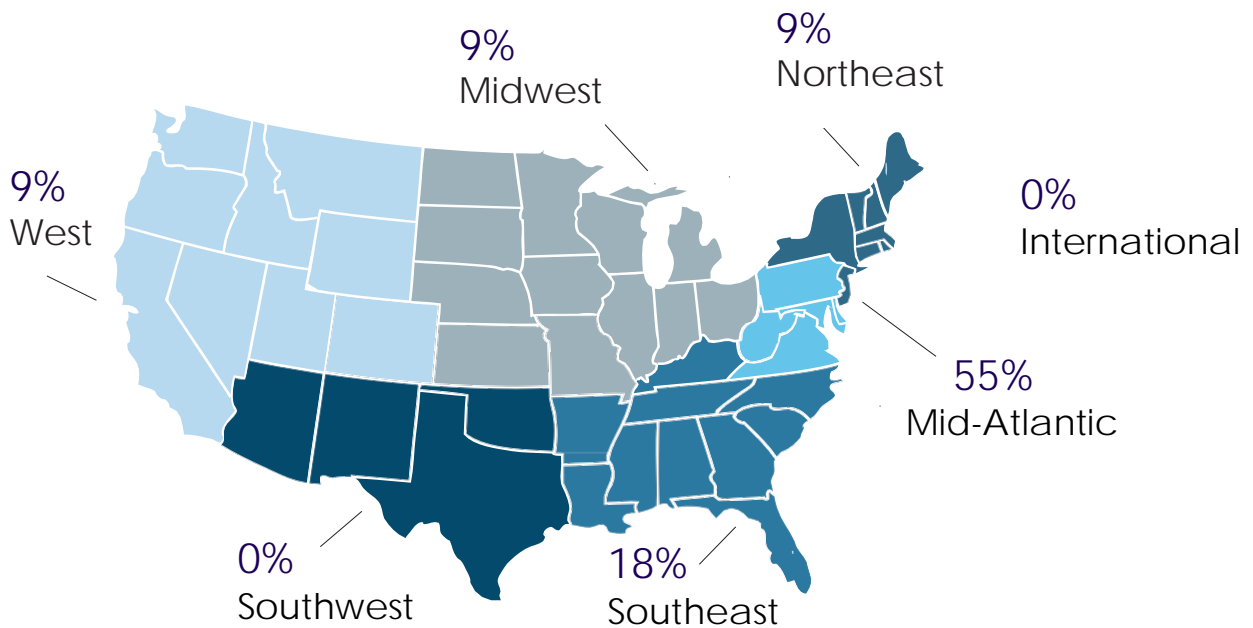

2016 CMU Summer Internships

College of Fine Arts: Music - Bachelor's

Internship Destinations

Major/Concentration	Employer	Job Title	City	State/Country
MASTERS				
Performance	Orford Music	Clarinetist	Toronto	Ontario, Canada
Performance (Instrumental)	Pittsburgh Symphony Orchestra	Artistic & Production/Operations Intern	Pittsburgh	PA
JUNIORS				
Technical Writing and Performance	Aspen Music Festival	Intern	Aspen	CO
Performance (Voice)	Brevard Music Center	Intern	Brevard	NC
Performance (Instrumental)	Carnegie Mellon University	SLICE, Head Orientation Counselor	Pittsburgh	PA
Computer Science and Music Technology	Carnegie Mellon University	SURF, Research Assistant	Pittsburgh	PA
Linguistics and Performance	Tanglewood Music Center	Library Fellowship	Pittsfield	MA
SOPHOMORES				
Ethics, History, & Public Policy and Performance (Instrumental)	Low Country Rice Culture Project	Intern	Charleston	SC
FRESHMEN				
Performance (Instrumental)	Madeline Island Chamber Music	String Quartet Fellow	Shaker Heights	OH
Performance (Voice)	Opera Theater Of Pittsburgh	Assistant Stage Manager	Pittsburgh	PA
Performance (Voice)	Opera Theater of Pittsburgh	Intern	Pittsburgh	PA
Performance (Instrumental)	WQED	Intern	Pittsburgh	PA

Internship Destinations (cont.)

Employment Sources

Networking.....	20%
Online Sources.....	10%
Hired from Internship.....	30%
Academic Programs.....	20%
Other.....	20%

Monthly Salaries*

Not enough data for salary information.