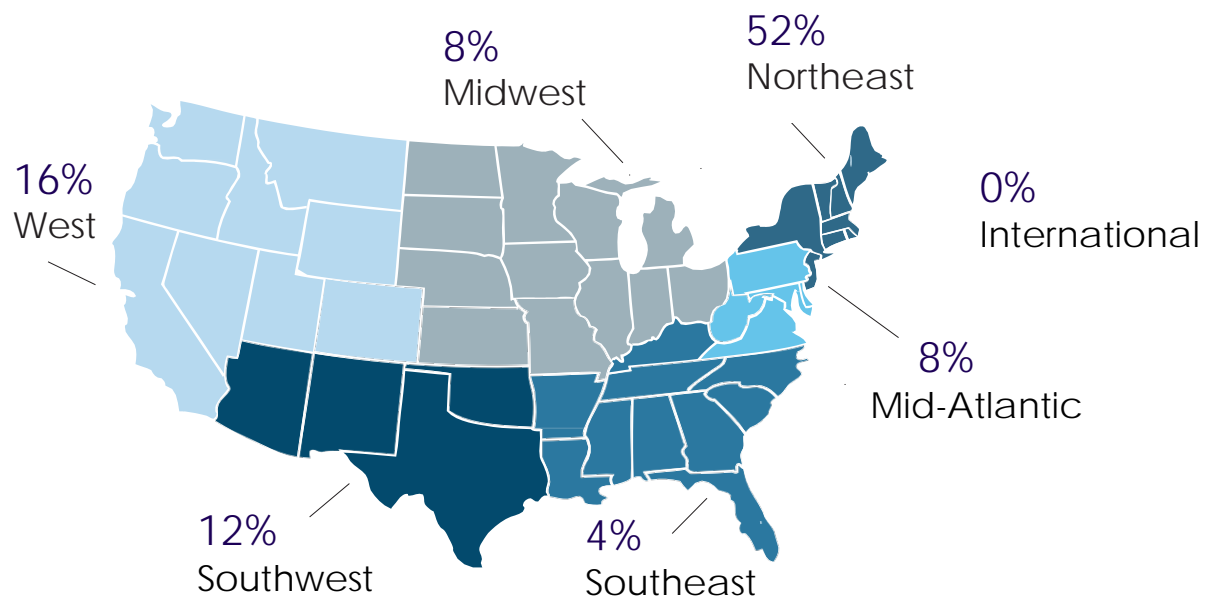

College of Fine Arts: Drama - Bachelor's (cont.)

Internship Destinations (cont.)

Design – Lighting	Lightswitch Orlando- Universal Studio Creative	Associate Lighting Designer	Orlando	FL
Production Technology & Management – Production & Stage Management	New York Classical Theatre	Production Intern	Hamilton	NJ
Drama	The Public Theater	Intern	New York	NY
Creative Writing and Dramaturgy	Smithsonian Associates/Discovery Theater	Discovery Theater Intern	Arlington	VA
Design – Sound	The Glimmerglass Festival	A/V Intern	Springfield	NY
Drama	Williamstown Theatre Festival	Properties Intern	Williamstown	MA

Employment Sources

Networking.....	42%
Academic Programs.....	32%
Online Sources.....	16%
TartanTRAK**	5%
Other.....	5%

**Handshake is now our online recruiting system

Monthly Salaries*

Average = $ 1,000

Range = $ 200 - $ 2,400

*14 salaries reported

Last updated October 2016