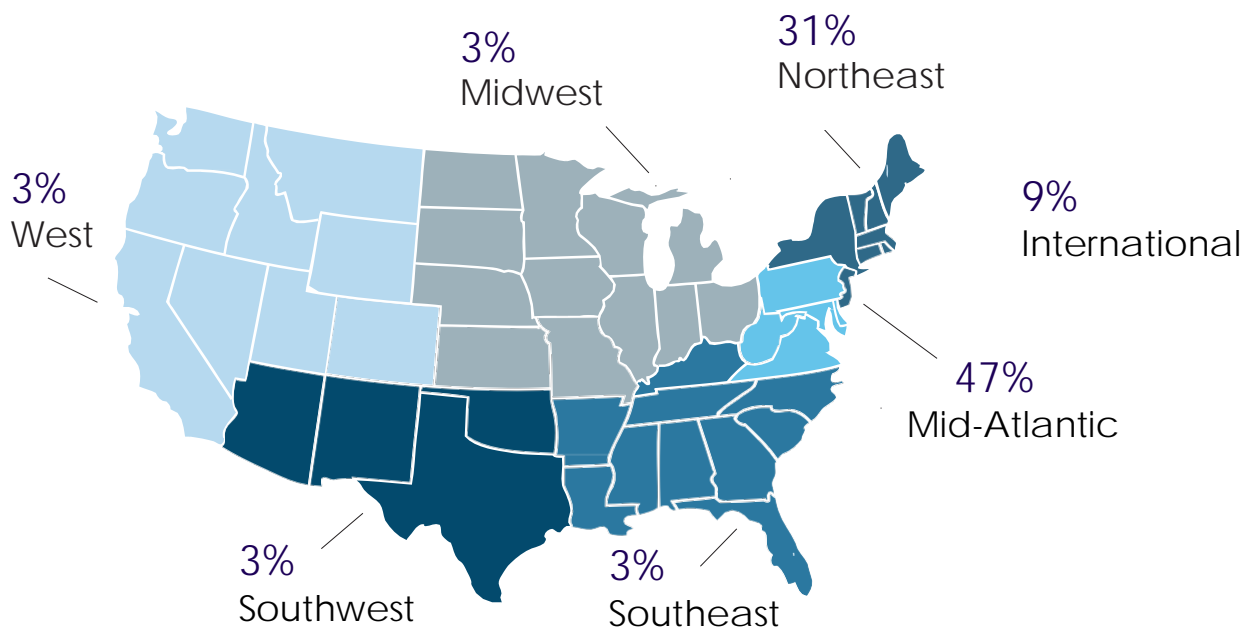

College of Fine Arts: Architecture - Bachelor's (cont.)

Internship Destinations (cont.)

Employer	Job Title	City	State/Country
Marvel Architects	Model Maker	New York	NY
Matthew Konar Architect	Summer Intern	Durham	NC
Richard Bloch Architect	Intern Architect	New York	NY

Employment Sources

Networking.....39%
Online Sources.....32%
Academic Programs.....19%
Job Fairs.....10%

Monthly Salaries*

Average = $ 2,400
Range = $ 800 - $ 8,300

*23 salaries reported

Last updated October 2016