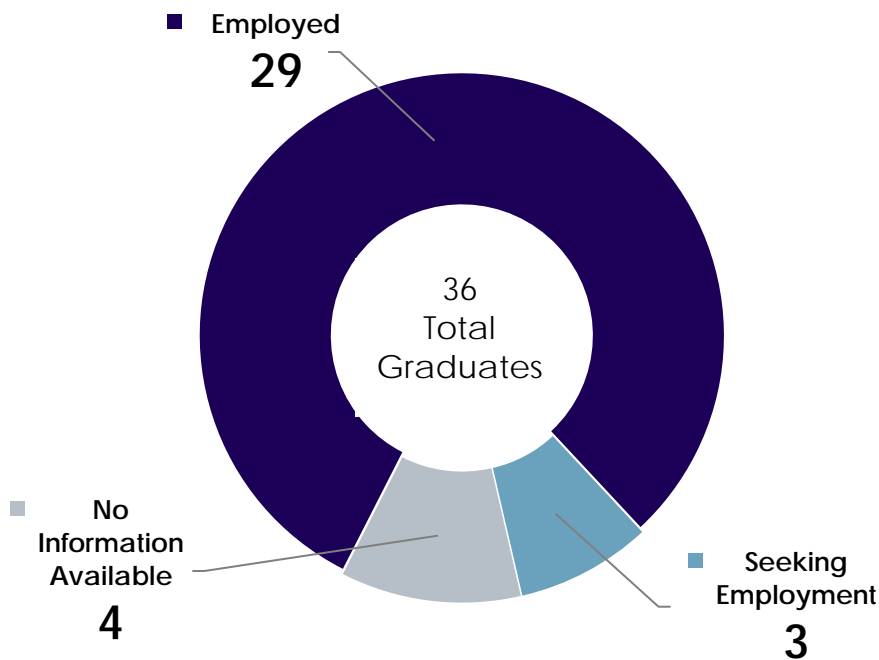

2016 CMU First Destination Outcomes

Dietrich College: Doctorate

Salaries*
 Average = \$ 81,681
 Median = \$ 80,000
 Range = \$ 15,000 - \$ 140,000

*11 salaries reported

Employment Destinations

Employer	Job Title	City	State/ Country	Program
Brookdale Community College	Writing Consultant	Middletown	NJ	Literary and Cultural Studies
Carnegie Mellon University (8)	Postdoctoral Teaching Consultant / Eberly	Pittsburgh	PA	Literary and Cultural Studies
	Graduate Student Initiatives Associate	Pittsburgh	PA	Rhetoric
	Adjunct Professor	Pittsburgh	PA	Rhetoric
	English, Language Technologies Institute, Research Associate	Pittsburgh	PA	Rhetoric
	Adjunct Instructor	Pittsburgh	PA	History
	Adjunct Professor	Pittsburgh	PA	History
	Instructor	Pittsburgh	PA	Logic, Computation and Methodology
	Post-Doctoral Fellow	Pittsburgh	PA	Psychology