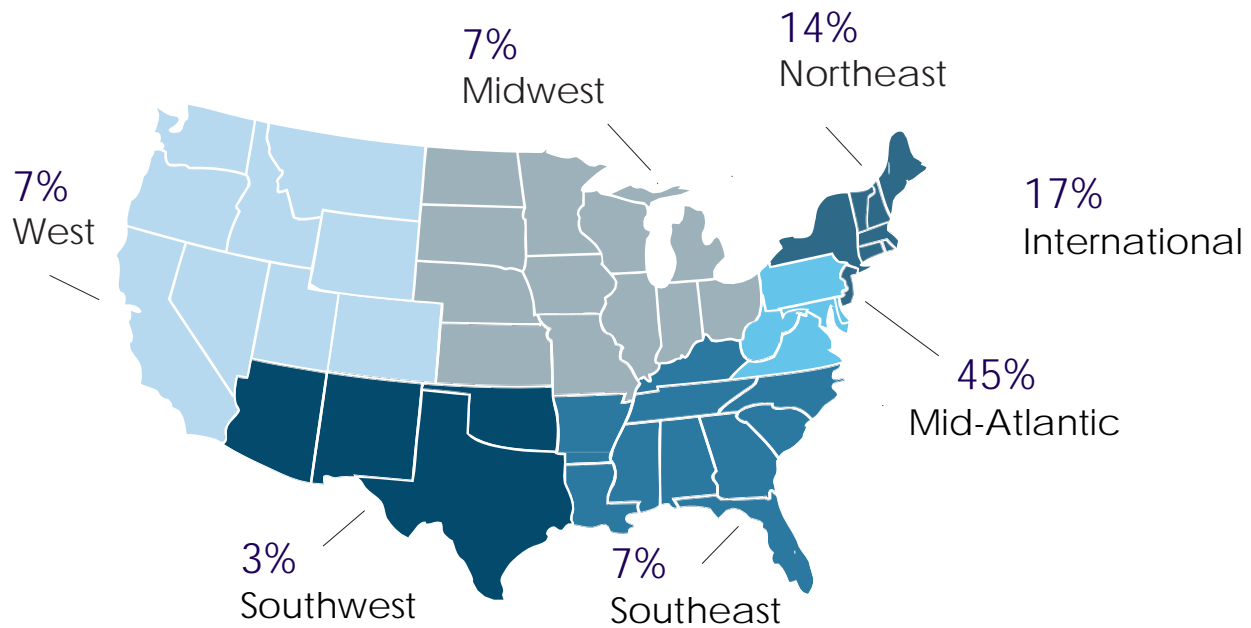

Dietrich College: Doctorate (cont.)

Source: Post-graduation data compiled from 89% of Doctorate students. This includes students who graduated in August 2015, December 2015 & May 2016.

Key: Other = volunteer, military, return to home country, seeking graduate school, or delay in post-graduate search

Note: All professional experiences are listed. Some recent graduates chose not to provide employer, job title, salary, and/or graduate school information in their response.

Last updated August 2016