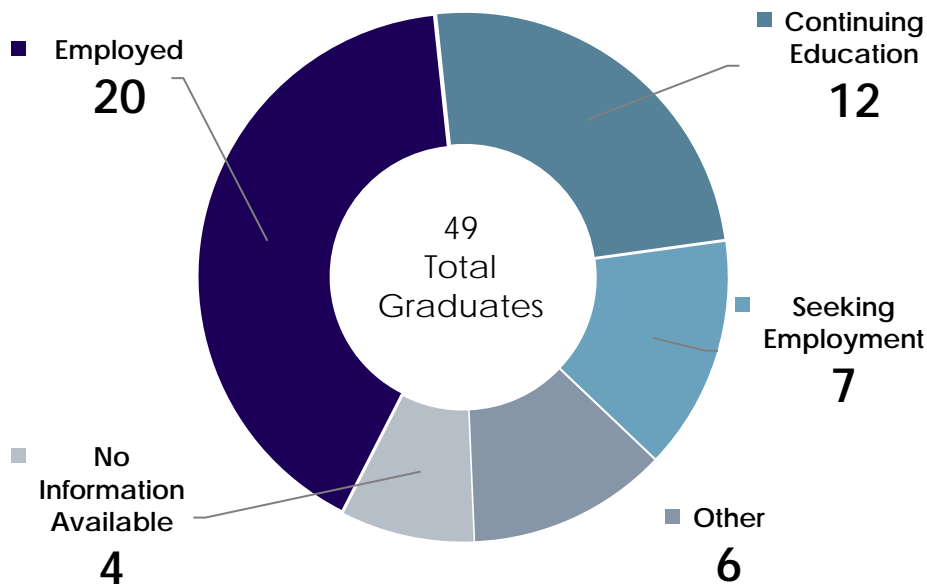

2016 CMU First Destination Outcomes

Dietrich College: Psychology - Bachelor's

Salaries*
 Average = \$ 77,500
 Median = \$ 82,500
 Range = \$ 30,000 - \$ 105,000

*6 salaries reported

Employment Destinations