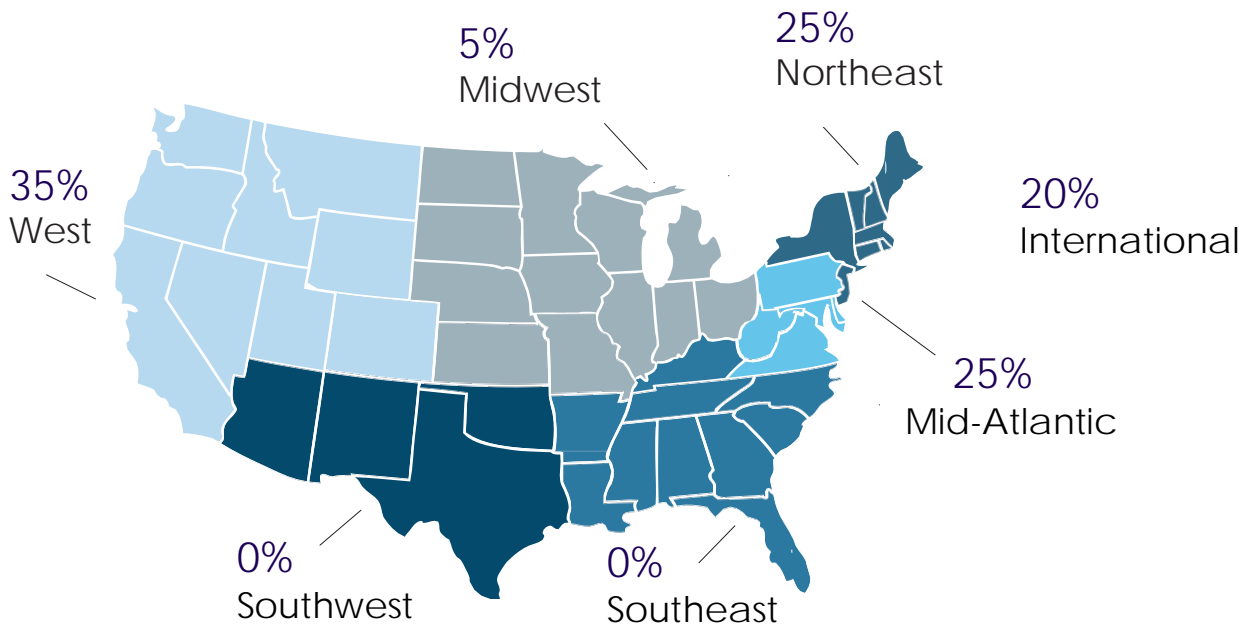

Dietrich College: Psychology - Bachelor's (cont.)

Employment Destinations (cont.)

Employer	Job Title	City	State/ Country	Major
SapientNitro	Junior Experience Designer	Boston	MA	Psychology
ScribeAmerica	Medical Scribe	Boston	MA	Psychology and Bio
Stanford University	Clinical Researcher: Oncology	Stanford	CA	Psychology and Bio
The Second City	Producing and Administrative Intern	Chicago	IL	Psychology
Trumpet Behavioral Health	Behavioral Therapist	San Francisco	CA	Psychology
Western Psychiatric Institute	Research Assistant	Pittsburgh	PA	Psychology