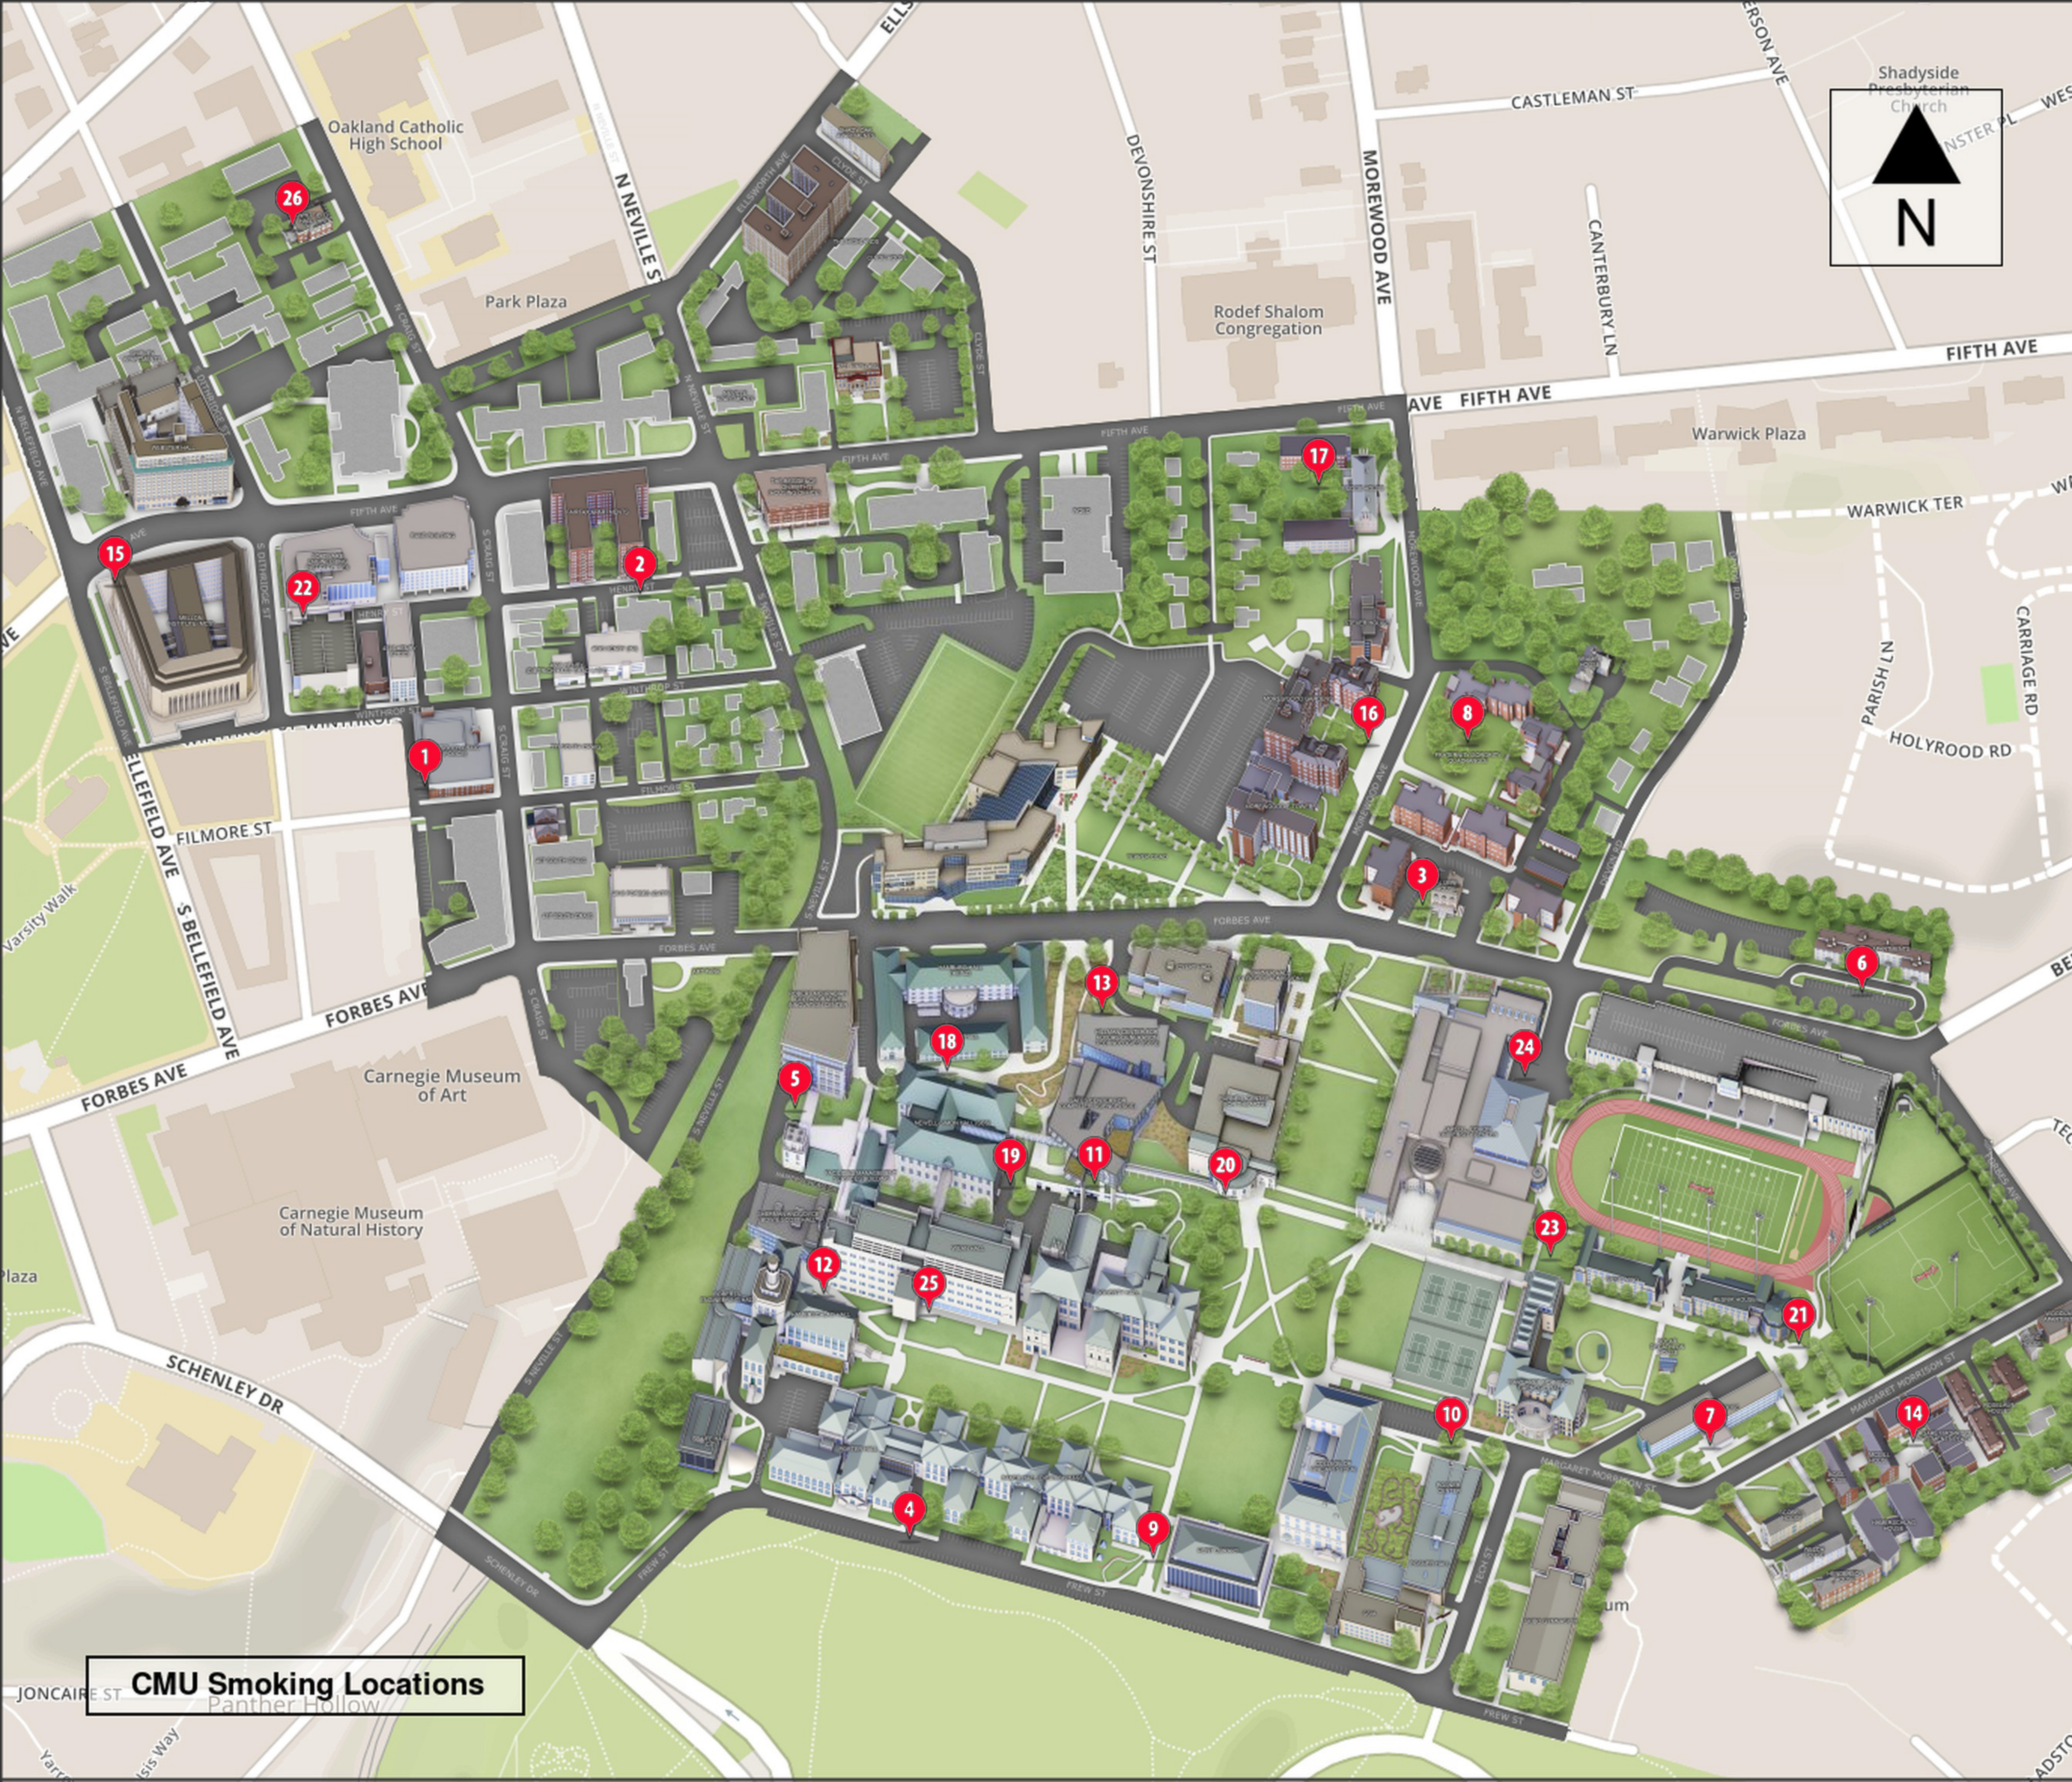

**Designated Smoking Locations**

- 1) 300 South Craig St, west side
- 2) 4616 Henry St, right side of entrance
- 3) Alumni House, west side patio
- 4) Baker-Porter Hall, Frew St side, near disabled parking area
- 5) Facilities Management, patio, near CIC
- 6) Doherty Apartments, south parking lot
- 7) Donner House, west side near Margaret Morrison St.
- 8) Greek Quad Patio
- 9) Hunt Library and Baker-Porter Hall, Frew St benches
- 10) GSIA patio, north side
- 11) Gates, 3rd floor patio, beneath overhang
- 12) Hamerschlag Hall, north side patio
- 13) Hilman Center, north entrance
- 14) Margaret Morrison Apartments, courtyard
- 15) Mellon Institute, covered entrance, facing Fifth Ave
- 16) Morewood Gardens, benches at Morewood Ave
- 17) Mudge House, garden courtyard
- 18) Newell-Simon, north side patio
- 19) Newell-Simon, B level entrance
- 20) Purnell Center, southwest corner of patio
- 21) Resnik, compass
- 22) Software Engineering Institute, under arch on Henry St
- 23) University Center, benches on east side
- 24) University Center, north side, loading dock
- 25) Wean Hall, 5th floor entrance, east patio
- 26) Whitfield Hall, north side of patio

**CMU Smoking Locations**