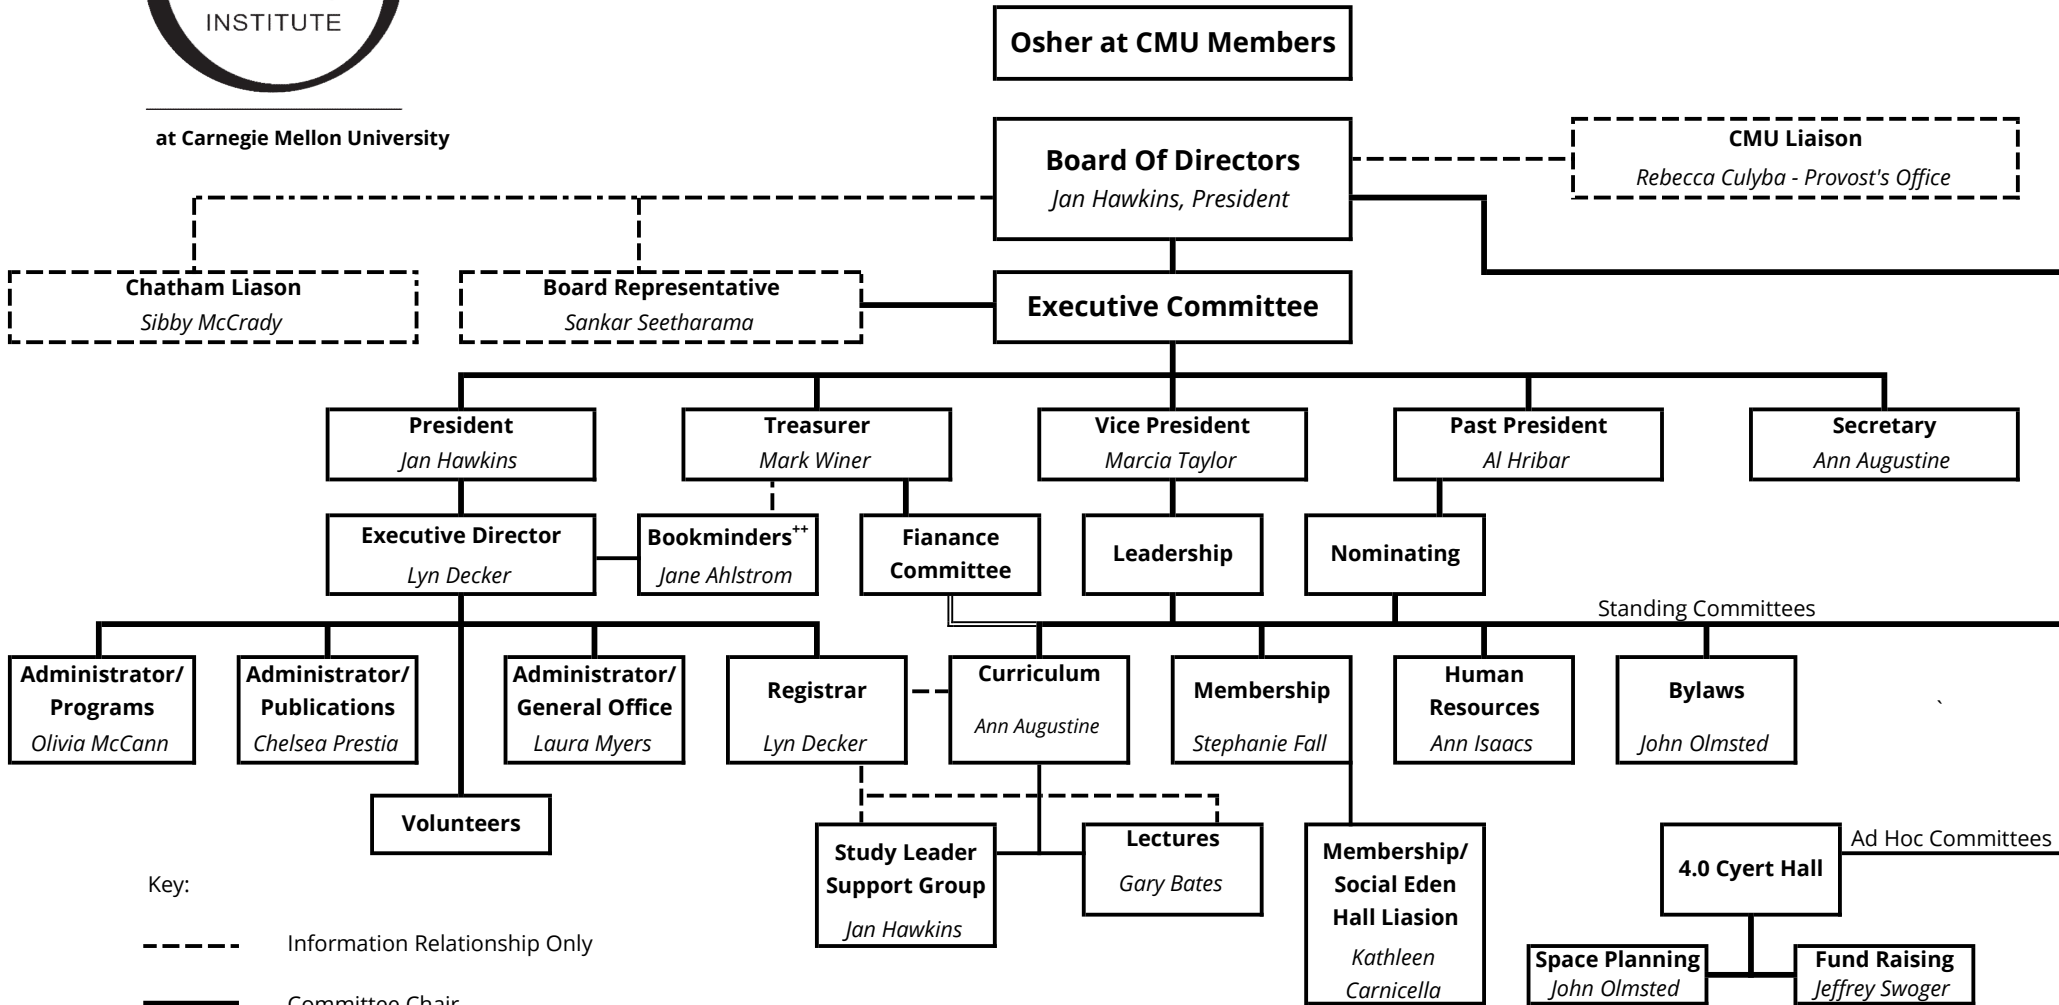

at Carnegie Mellon University

Osher at CMU Organizational Chart

2021/2022

Key:

- - - - Information Relationship Only

— Committee Chair

++ Outside Accounting Service