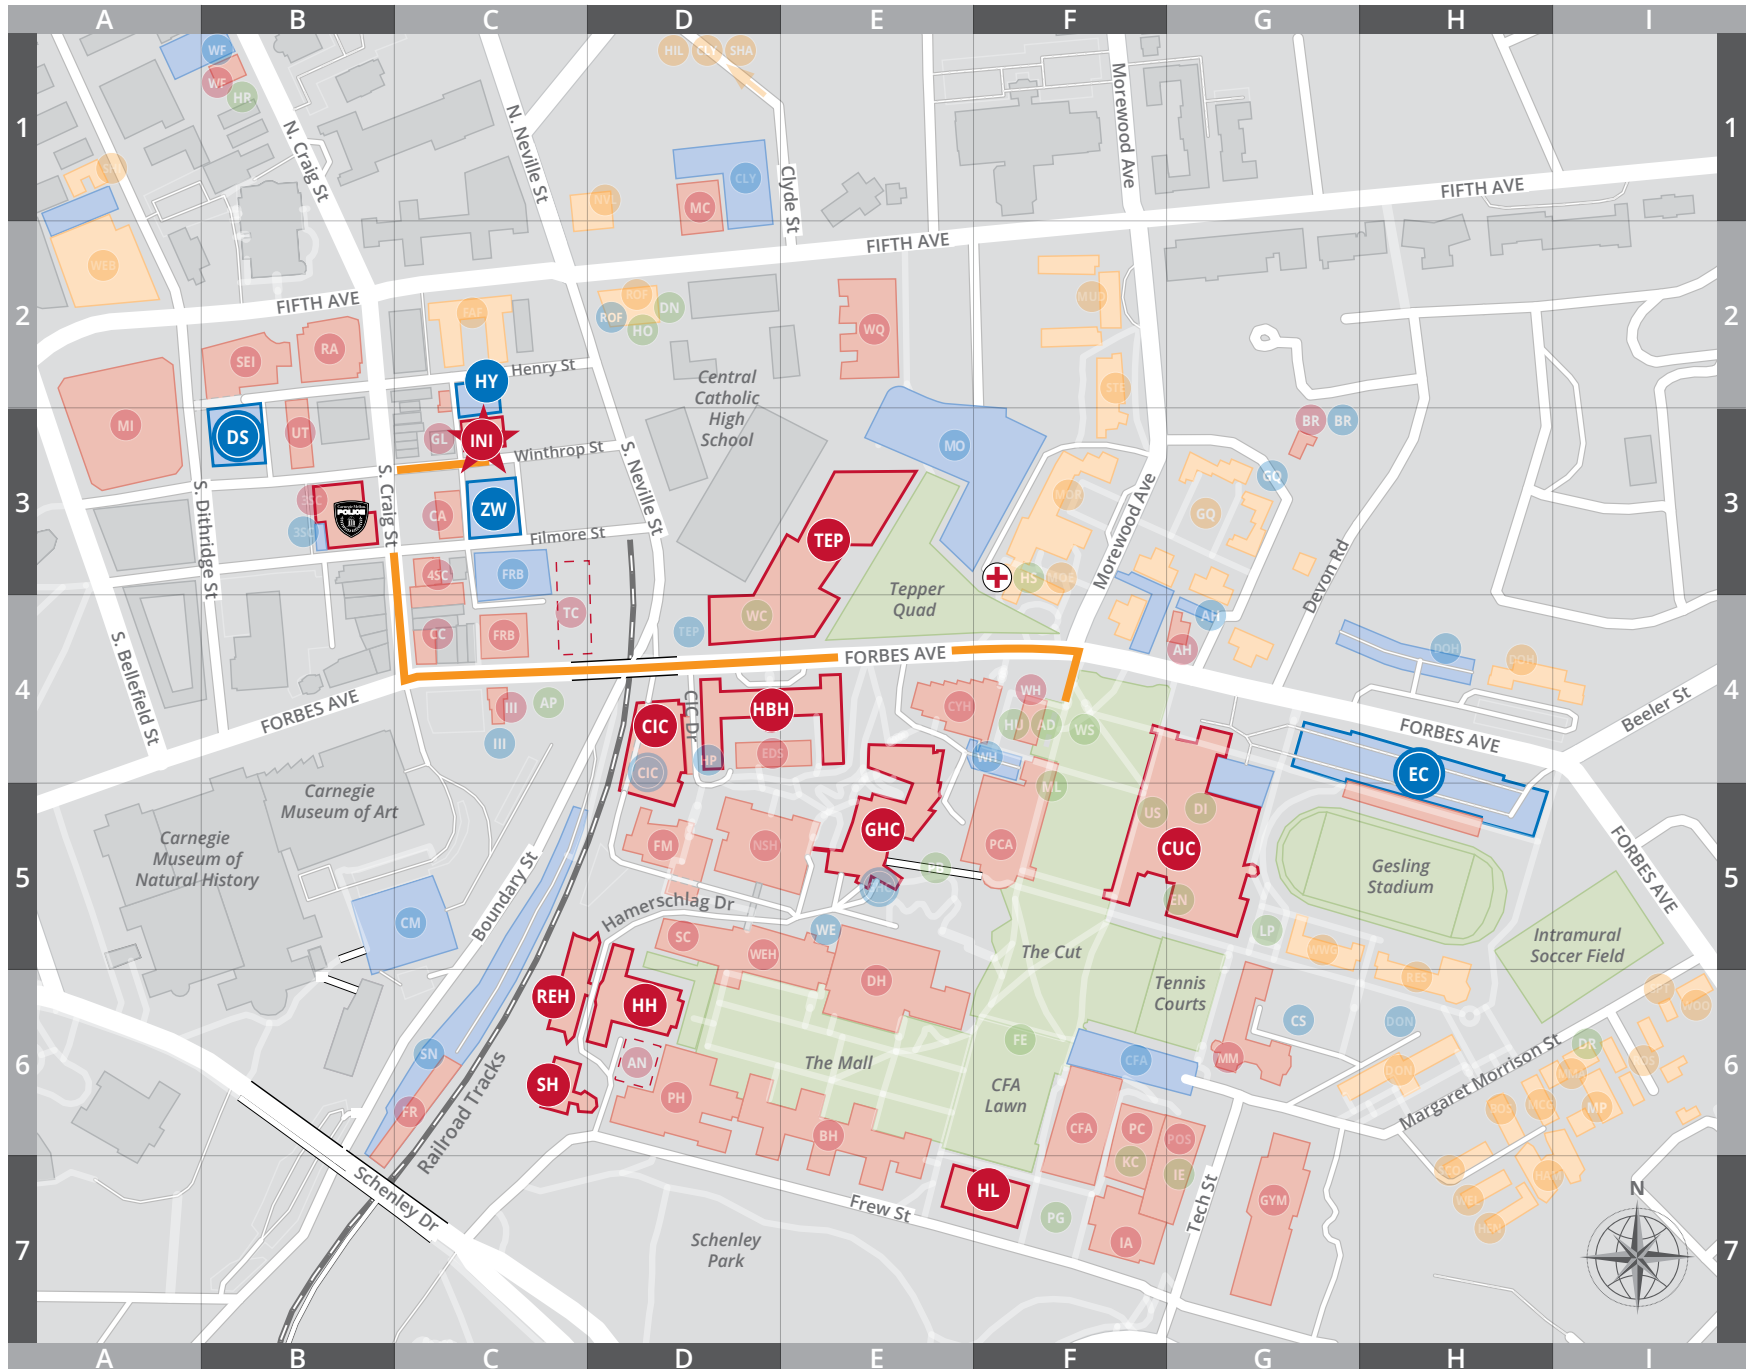

Carnegie Mellon University

cmu.edu/visit

One square = approx 425' or 130 m. (Updated 3-15-19)

ACADEMIC/ADMINISTRATIVE

Alumni House.....	AH	G4
ANSYS Hall (2019).....	AN	D6
Baker Hall (DC).....	BH	E6
Bakery Square.....	BK	◆
Bramer House.....	BR	G3
(Robert Mehrabian) Collaborative Innovation Center.....	CIC	D4
College of Fine Arts.....	CFA	F6
(Jared L.) Cohon University Center.....	CUC	G5
Cyert Hall.....	CYH	E4
Doherty Hall.....	DH	E6
Facilities Management Services Building.....	FM	D5
FMS Roads & Grounds.....	FR	C6
Gates Center for Computer Science (SCS).....	GHC	E5
GSIA.....	IA	F7
Hamburg Hall (HNZ).....	HBH	D4
Hamerschlag Hall.....	HH	D6
Hillman Center for Future Generation Technologies.....	GHC	E5
Hunt Library.....	HL	F7
Integrated Innovation Institute.....	III	C4
Margaret Morrison Carnegie Hall.....	MM	G6
Mellon Institute (MCS).....	MI	A3
National Robotics Engineering Center.....	NR	◆
Newell-Simon Hall.....	NSH	D5
Pittsburgh Technology Center.....	PTC	◆
Porter Hall.....	PH	D6
Posner Center.....	PC	F6
Posner Hall.....	POS	G6
PPG 6.....	PP	◆
Purnell Center for the Arts.....	PCA	F5
Rand Building.....	RA	B2
Roberts Engineering Hall.....	REH	C6
Scaife Hall (E).....	SH	C6

POINTS OF INTEREST

Coulter Welcome Center.....	WC	D4
(Office of) Undergraduate Admission.....	AD	F4
Art Park.....	AP	C4
Center for Student Diversity & Inclusion.....	D1	G4
Dining Services.....	DN	D2
(Office of) Disability Resources.....	DR	I6
Entropy+ Convenience Store.....	EN	G5
(The) Fence.....	FE	F6
Health Services.....	HS	F3
Housing Services.....	HO	D2
(The) Hub.....	HU	F4
Human Resources.....	HR	B1
(Office of) International Education.....	IE	G7
Kraus Campo.....	KC	F7