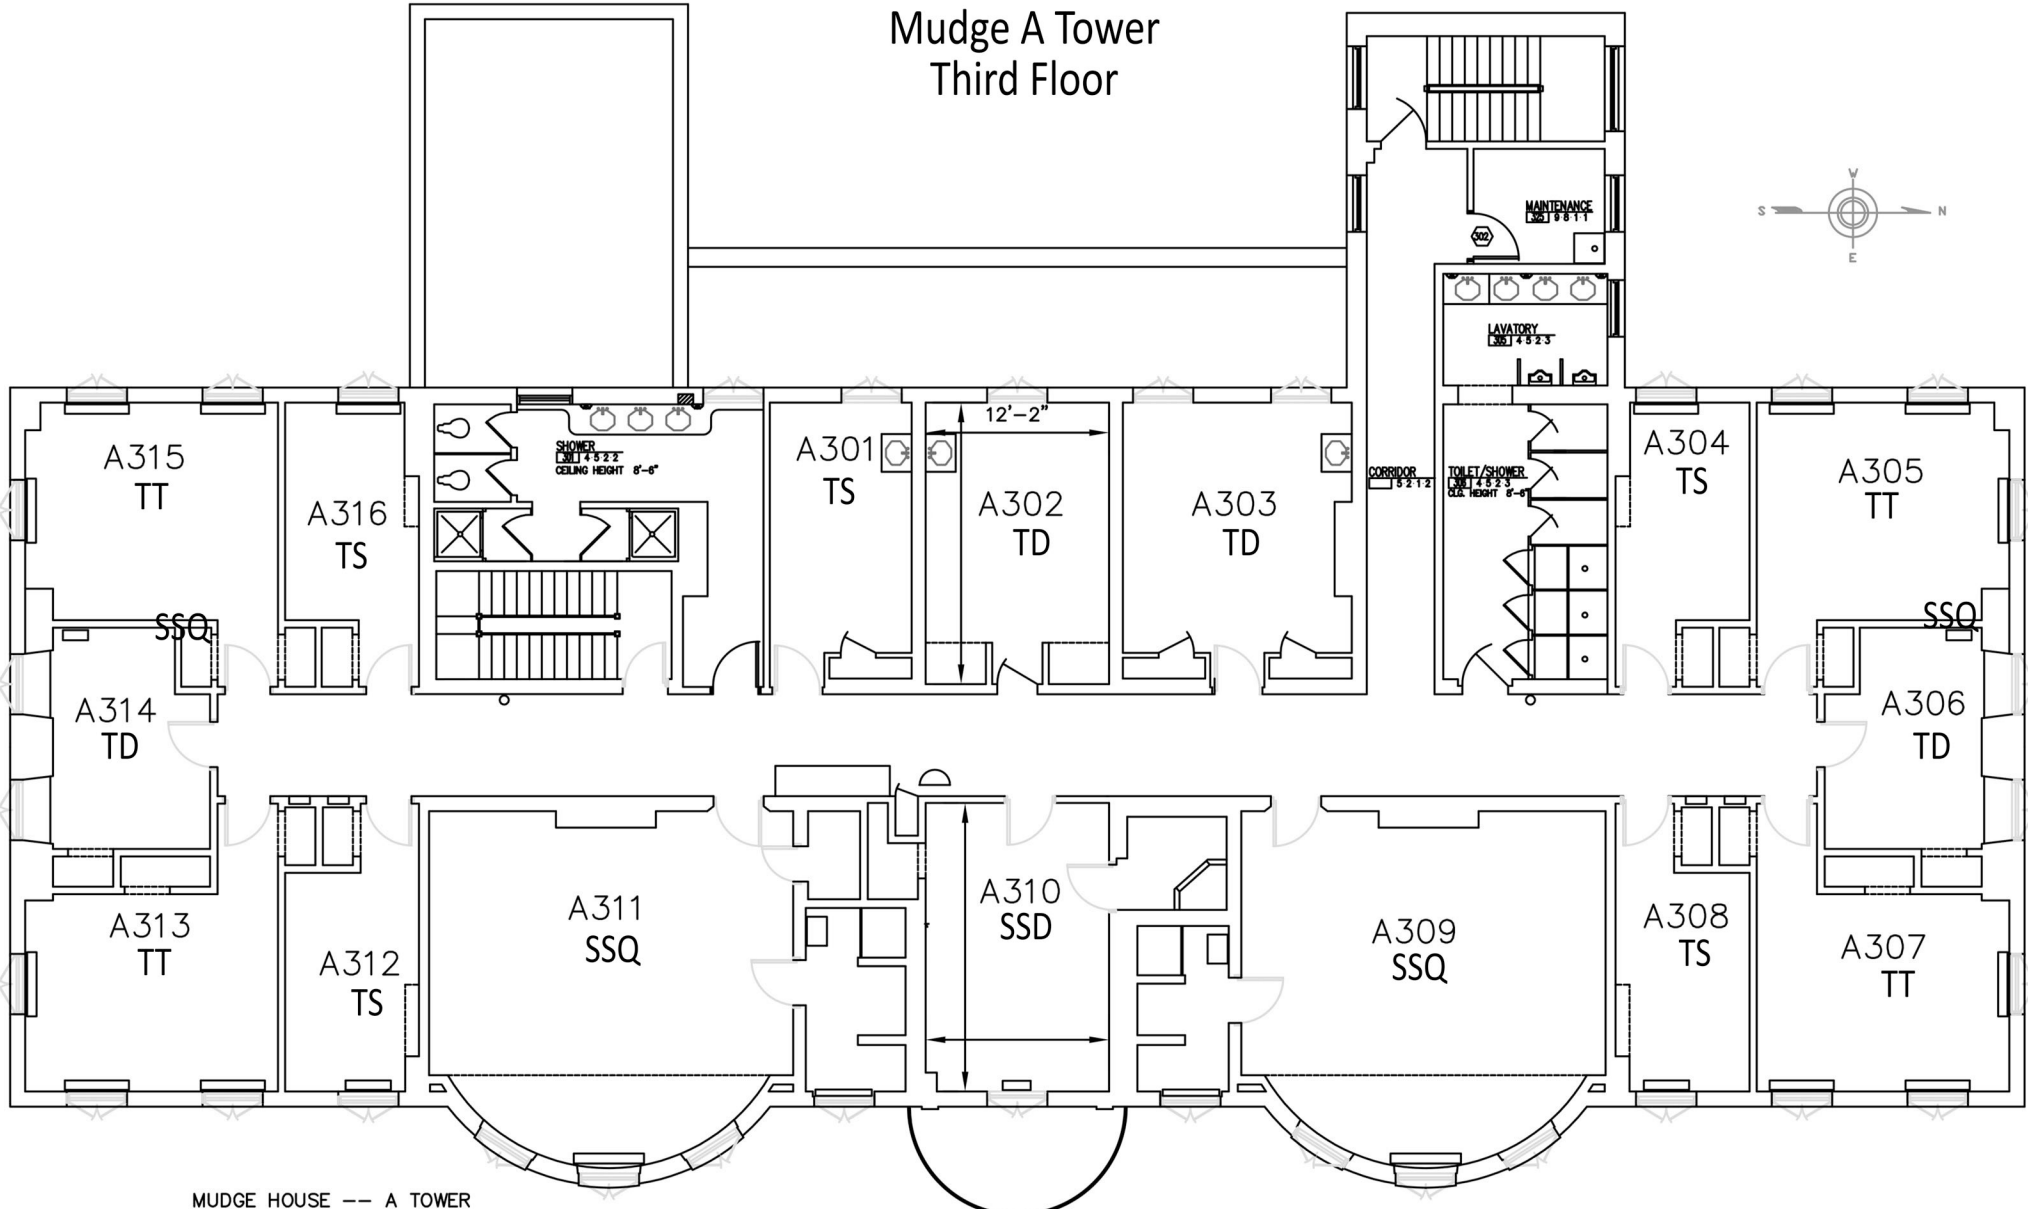

Mudge A Tower Third Floor

MUDGE HOUSE -- A TOWER

1 THIRD FLOOR PLAN
A-2 1/4" = 1'-0"

TS = Traditonal Single
 TD = Traditional Double
 TT = Traditional Triple
 SSD = Semi-Suite Double
 SSQ = Semi-Suite Quad