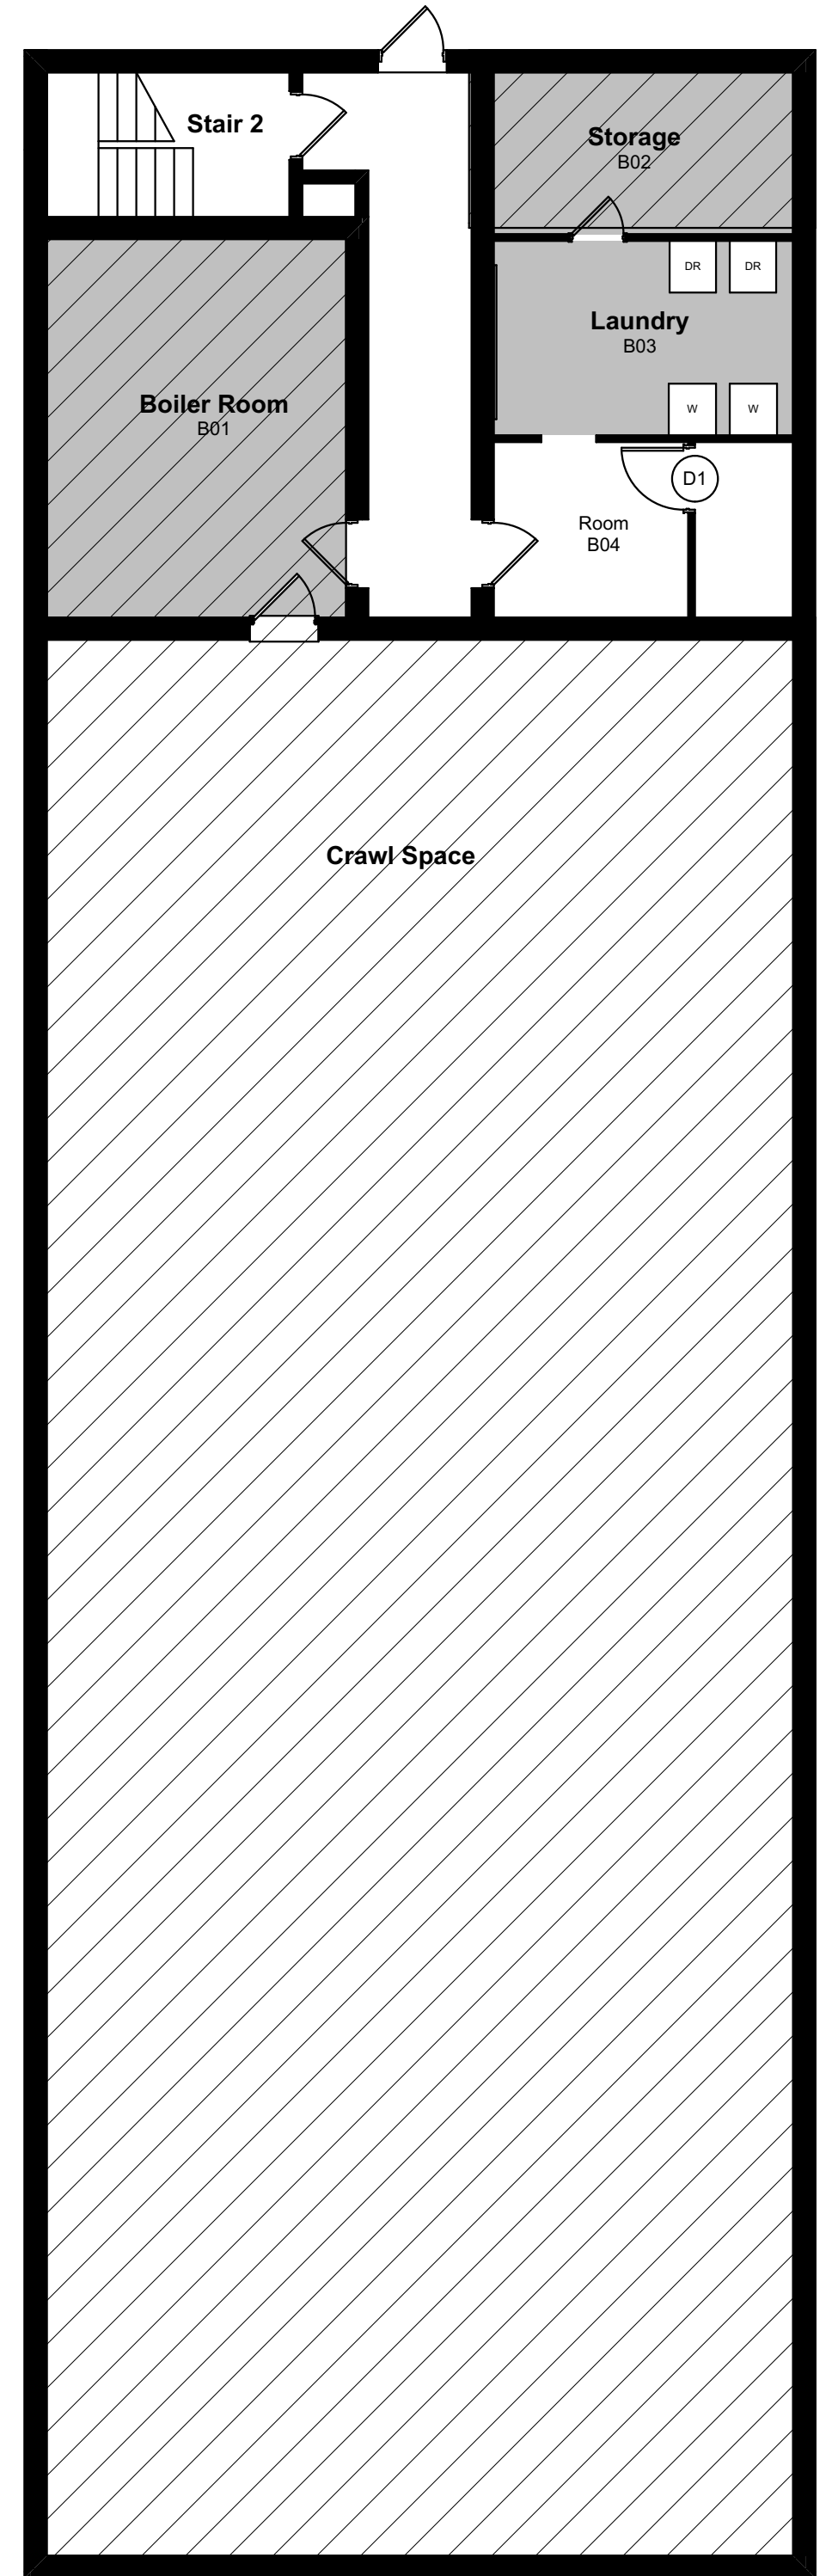

Unit Type Key	
	STUDIO UNIT
	ONE BEDROOM UNIT
	TWO BEDROOM UNIT

5  
SF.01A  
Basement - Plan  
SCALE: 1/8" = 1'-0"

6  
SF.01A  
Annex 1st Floor Plan  
SCALE: 1/8" = 1'-0"

7  
SF.01A  
Annex 2nd Floor Plan  
SCALE: 1/8" = 1'-0"

8  
SF.01A  
Annex 3rd Floor Plan  
SCALE: 1/8" = 1'-0"