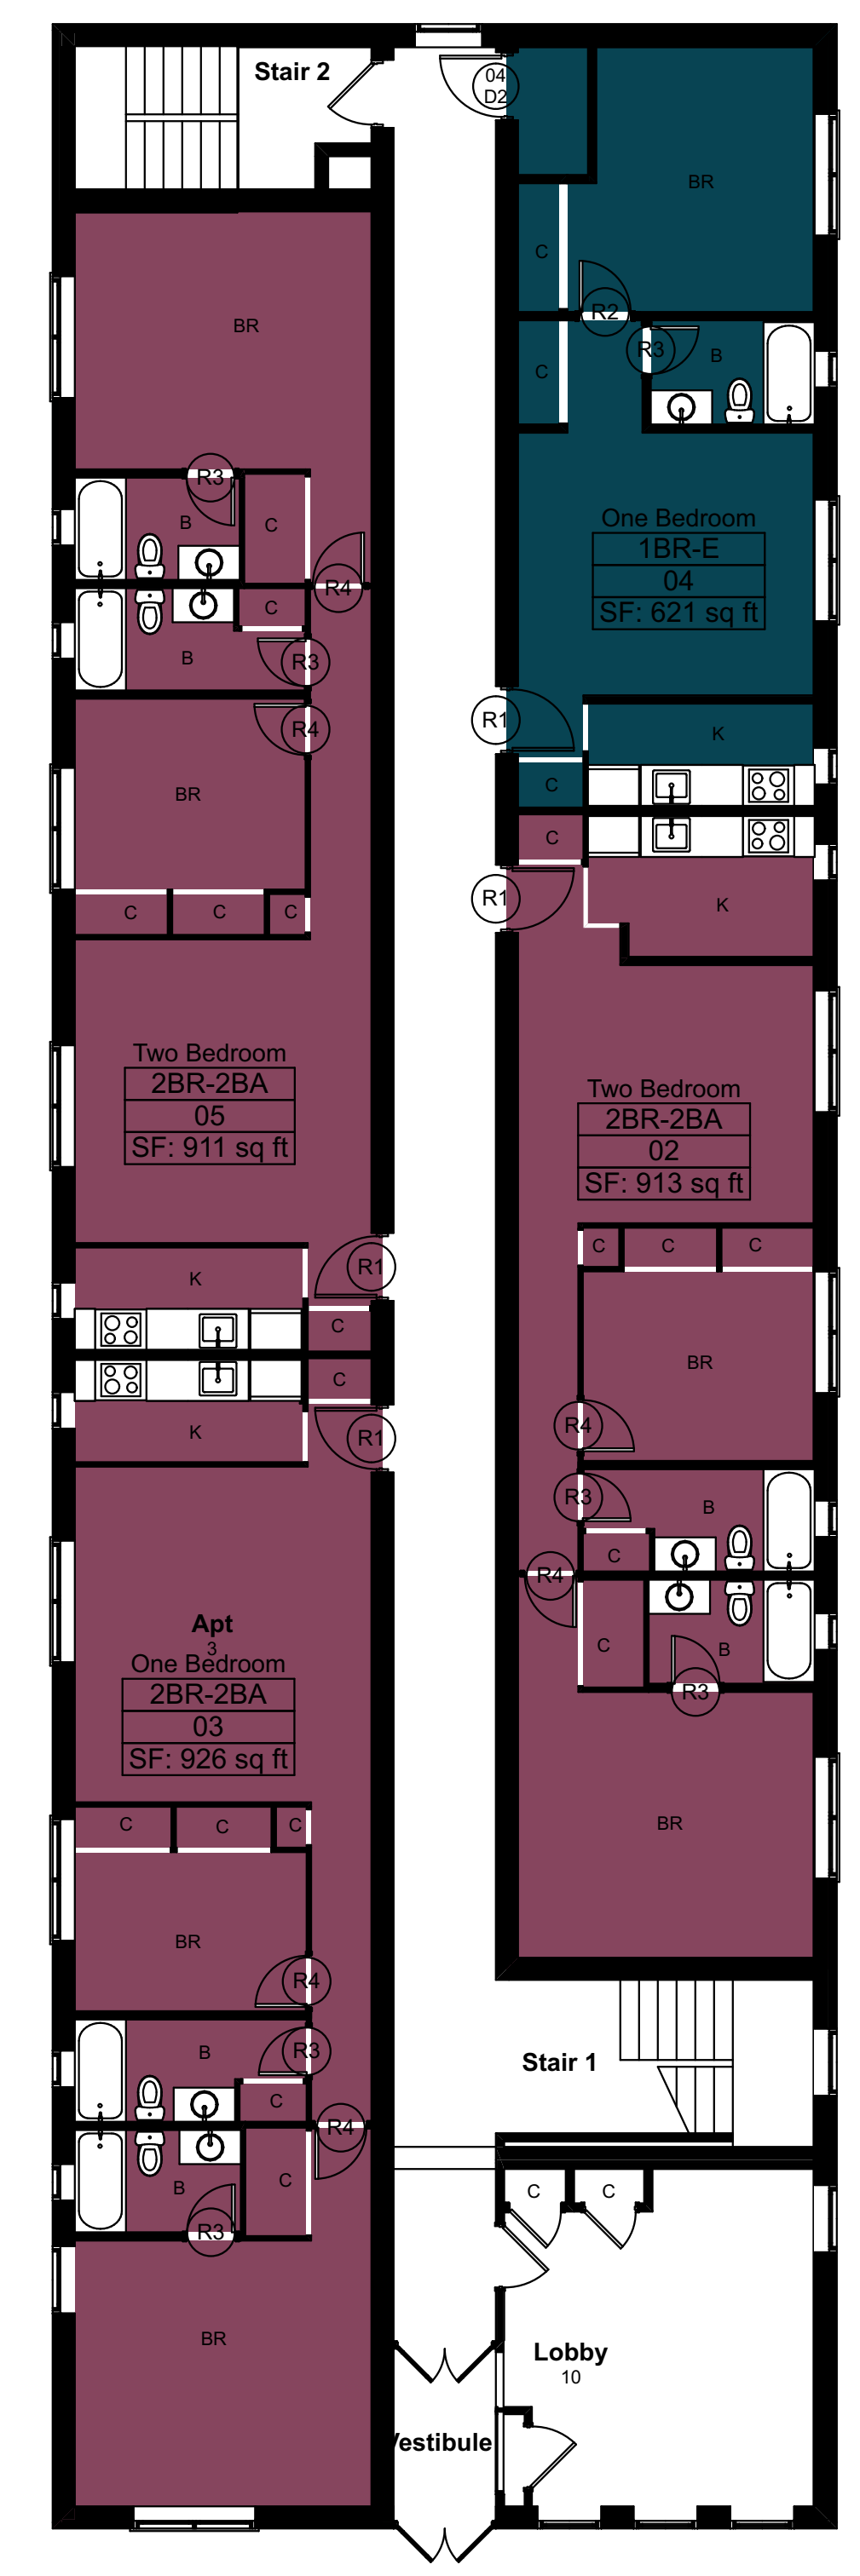

Unit Type Key	
	STUDIO UNIT
	ONE BEDROOM UNIT
	TWO BEDROOM UNIT

5  
SF.01A  
Basement - Plan  
SCALE: 1/8" = 1'-0"

6  
SF.01A  
Annex 1st Floor Plan  
SCALE: 1/8" = 1'-0"

7  
SF.01A  
Annex 2nd Floor Plan  
SCALE: 1/8" = 1'-0"

8  
SF.01A  
Annex 3rd Floor Plan  
SCALE: 1/8" = 1'-0"