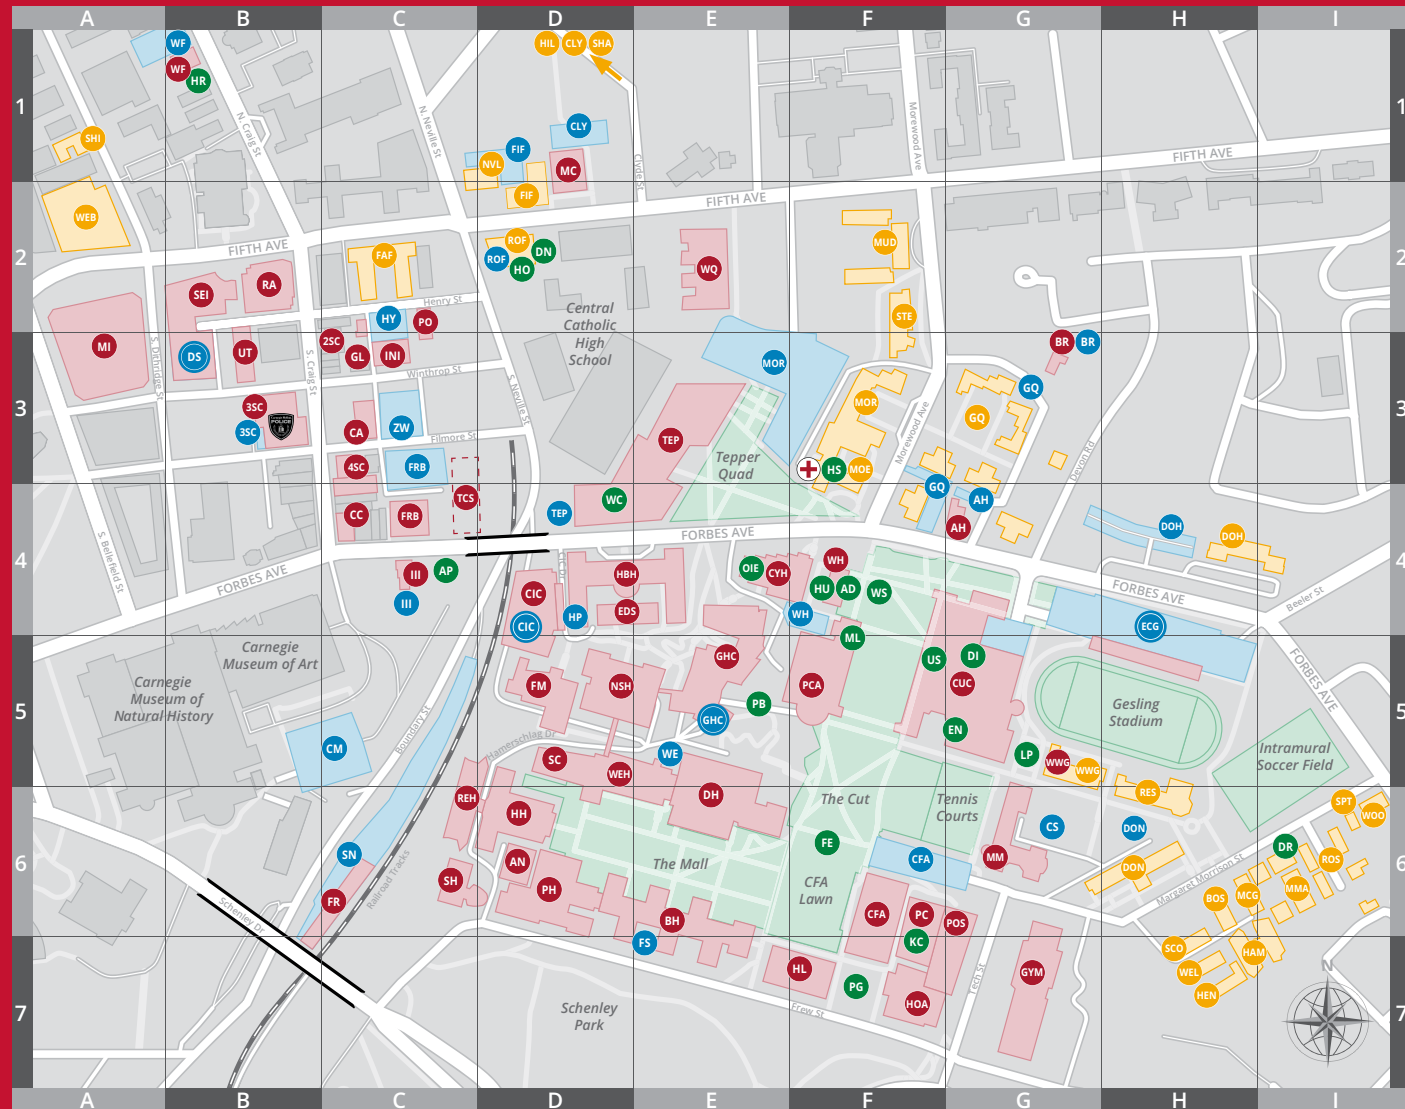

POSNER CENTER
(PC: Map Location, F6)

COHON UNIVERSITY CENTER
(CUC: Map Location G5)

NEWELL-SIMON
(NSH: Map Location, D5)

MARGARET MORRISON/CARNEGIE HALL
(MM: Map Location, G6)

WARNER HALL
(WH: Map Location, F4)

WEAN HALL (PHYSICS BUILDING)
(WEH: Map Location, D5)

TEPPER BUILDING
(TEP: Map Location, E3)

DOHERTY HALL
(DH: Map Location, E6)

PAINT COLOR STANDARDS

Carnegie Mellon University

The colors shown represent the actual paint color as accurately as possible. Color Marketing, July 2022. The PPG Logo is a trademark of PPG Industries Ohio, Inc. ©2022 PPG Industries, Inc. All Rights Reserved. CCT960009-B

POSNER CENTER *(PC: Map Location, F6)*
Main Color: Gypsum PPG1006-1

NEWELL-SIMON *(NSH: Map Location, D5)*
Walls: Storm's Coming PPG1008-2
Ceilings: Gypsum PPG1006-1
Halls, Bathrooms, Common Area: Whiskers PPG1025-3
Hallways in Floors 1-4: Willow Springs PPG1007-1

*See map on back for building locations.
Colors are shown in the order they are listed.*