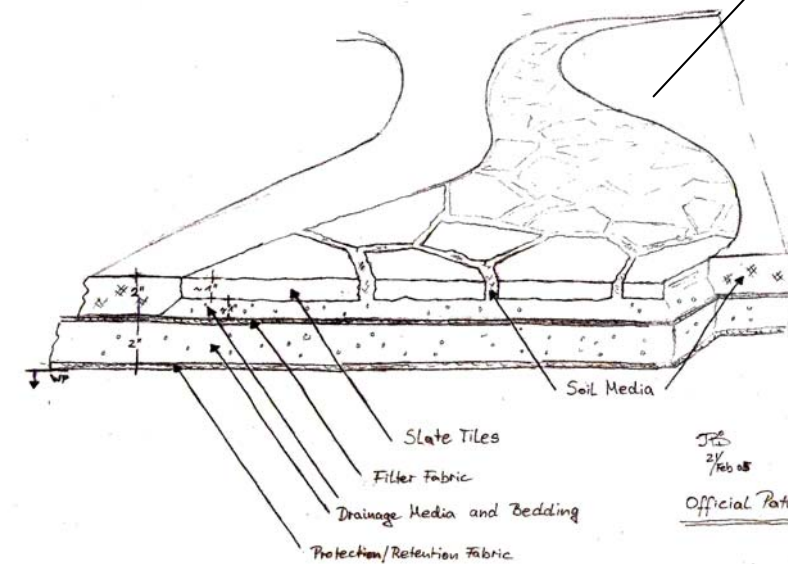

Green Roof Service LLC
3410 Ady Road
Street, MD 21154
phone 410-452-5838
www.greenroofservicellc.com

Project
Carnegie Mellon University
Hammerslag Hall
Green Roof

Sheet Title

Design

Release: 28. Feb.2005

Scale: No scale

Drawn By: JBi

This drawing is an instrument of professional services and shall not be modified, copied or used for other project without the written consent of Green Roof Service LLC.

Plant List Carnegie Mellon University

Achillea umbellata	Orostachys boehmeri	Sedum cauticola 'Bertram Anderson'	Bouteloua curtipendula
Allium schoenoprasum	Hieracium pilosella	Sedum floriferum Weihenstephaner Gold	Calamagrostis ac Karl Forster
Armeria maritima Alba	Talinum parvifolium	Sedum hybridum Immergrünchen	
Aster alpinus	Talinum calycinum	Sedum reflexum	
Campanula carpatica Blaue clips	Lavandula angustifolia Dwarf Blue	Sedum cristatum	Pinus mugo var. Pumilio
Campanula rotundifolia	Linum perenne	Sedum forsterianum	Buddleja alternifolia
Dianthus carthusianorum	Oenothera missouriensis	Sedum sexangulare	Genista sagittalis
Dianthus deltoids	Oreganum vulgare Compactum	Sedum spurium Album Suberbum	Jasminum nudiflorum
Delosperma nubigenum 'Basutoland'	Petrorhagia saxifraga	Sedum spurium Fuldaglut	
Euphorbia polychroma	Salvia nemerosa Marcus	Sedum 'Matrona'	
	Saxifraga cotyledon Southside Seedling	Silene maritime	
	Sedum acre 'Aureum'	Thymus serpyllum