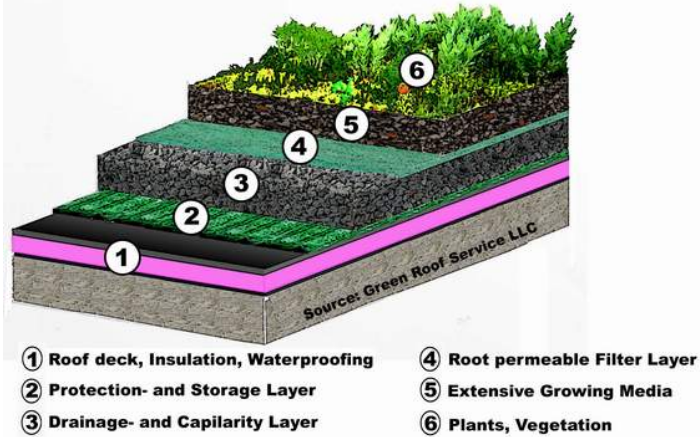

Functional layers of a typical extensive Green Roof

Green Roof Service LLC
3410 Ady Road
Street, MD 21154
phone 410-452-5838
www.greenroofservicellc.com

Project
Carnegie Mellon University
Hammerslag Hall
Green Roof

Sheet Title

Design

Release: 28. Feb.2005

Scale: No scale

Drawn By: JBi

This drawing is an instrument of professional services and shall not be modified, copied or used for other project without the written consent of Green Roof Service LLC.

Plant List Carnegie Mellon University

Achillea umbellata	Orostachys boehmeri	Sedum cauticola 'Bertram Anderson'	Bouteloua curtipendula
Allium schoenoprasum	Hieracium pilosella	Sedum floriferum Weihenstephaner Gold	Calamagrostis ac Karl Forster
Armeria maritima Alba	Talinum parvifolium	Sedum hybridum Immergrünchen	
Aster alpinus	Talinum calycinum	Sedum reflexum	
Campanula carpatica Blaue clips	Lavandula angustifolia Dwarf Blue	Sedum cristatum	Pinus mugo var. Pumilio
Campanula rotundifolia	Linum perenne	Sedum forsterianum	Buddleja alternifolia
Dianthus carthusianorum	Oenothera missouriensis	Sedum sexangulare	Genista sagittalis
Dianthus deltoids	Oreganum vulgare Compactum	Sedum spurium Album Suberbum	Jasminum nudiflorum
Delosperma nubigenum 'Basutoland'	Petrorhagia saxifraga	Sedum spurium Fuldaglut	
Euphorbia polychroma	Salvia nemerosa Marcus	Sedum 'Matrona'	
	Saxifraga cotyledon Southside Seedling	Silene maritime	
	Sedum acre 'Aureum'	Thymus serpyllum