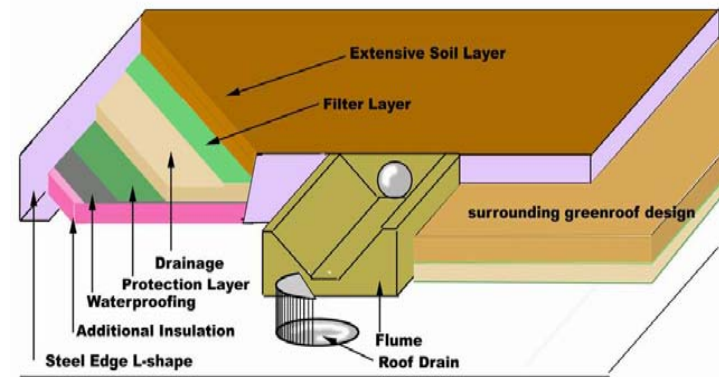

Green Roof Service LLC
3410 Ady Road
Street, MD 21154
phone 410-452-5838
www.greenroofservicellc.com

Project
Carnegie Mellon University
Hammerslag Hall
Green Roof

Sheet Title

Design

Release: 28. Feb.2005

Scale: No scale

Drawn By: JBi

This drawing is an instrument of professional services and shall not be modified, copied or used for other project without the written consent of Green Roof Service LLC.

Plant List Carnegie Mellon University

Achillea umbellata	Orostachys boehmeri	Sedum cauticola 'Bertram Anderson'	Bouteloua curtipendula
Allium schoenoprasum	Hieracium pilosella	Sedum floriferum Weihenstephaner Gold	Calamagrostis ac Karl Forster
Armeria maritima Alba	Talinum parvifolium	Sedum hybridum Immergrünchen	
Aster alpinus	Talinum calycinum	Sedum reflexum	
Campanula carpatica Blaue clips	Lavandula angustifolia Dwarf Blue	Sedum cristatum	Pinus mugo var. Pumilio
Campanula rotundifolia	Linum perenne	Sedum forsterianum	Buddleja alternifolia
Dianthus carthusianorum	Oenothera missouriensis	Sedum sexangulare	Genista sagittalis
Dianthus deltoids	Oreganum vulgare Compactum	Sedum spurium Album Suberbum	Jasminum nudiflorum
Delosperma nubigenum 'Basutoland'	Petrorhagia saxifraga	Sedum spurium Fuldaglut	
Euphorbia polychroma	Salvia nemerosa Marcus	Sedum 'Matrona'	
	Saxifraga cotyledon Southside Seedling	Silene maritime	
	Sedum acre 'Aureum'	Thymus serpyllum