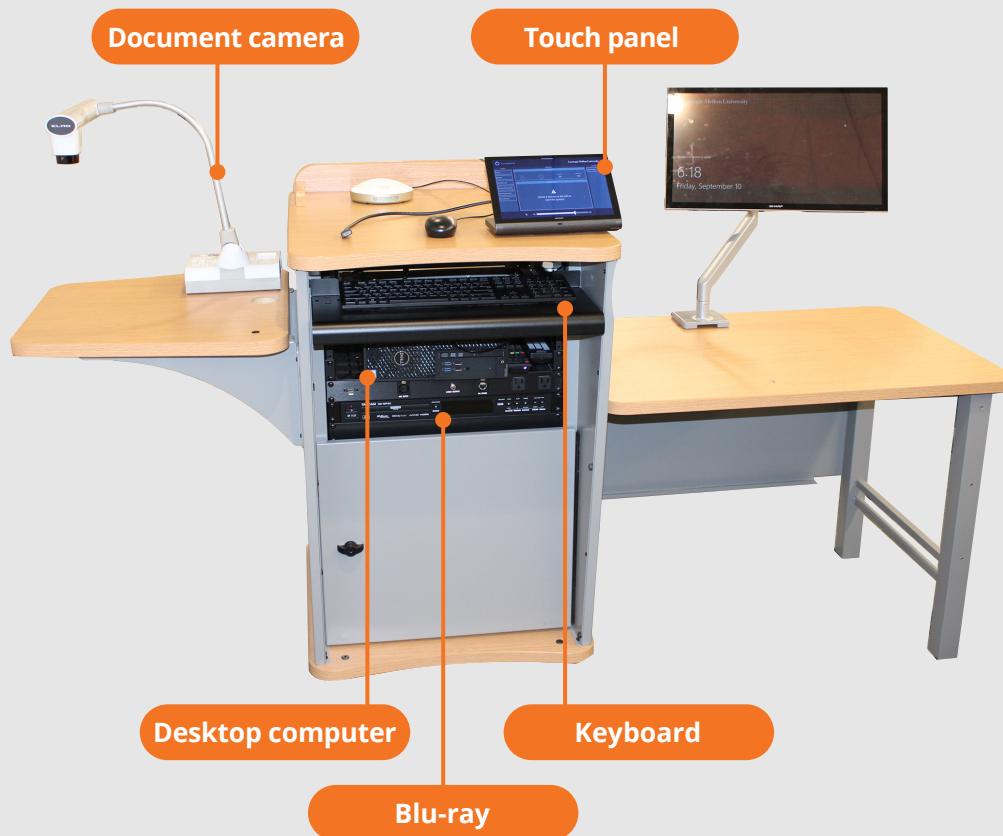

QUICK REFERENCE

Cyert Hall 100A

CONNECTING

Wireless

1. Tap Wireless Presentation on the panel.
2. Follow the steps on the screen to connect your device.
3. Tap End Presentation to disconnect.

Wired

Connect the appropriate cable to your device.

PRESENTING

Touch Panel

🏠 Tap to refresh the touch panel.

🔌 Turn off when complete.