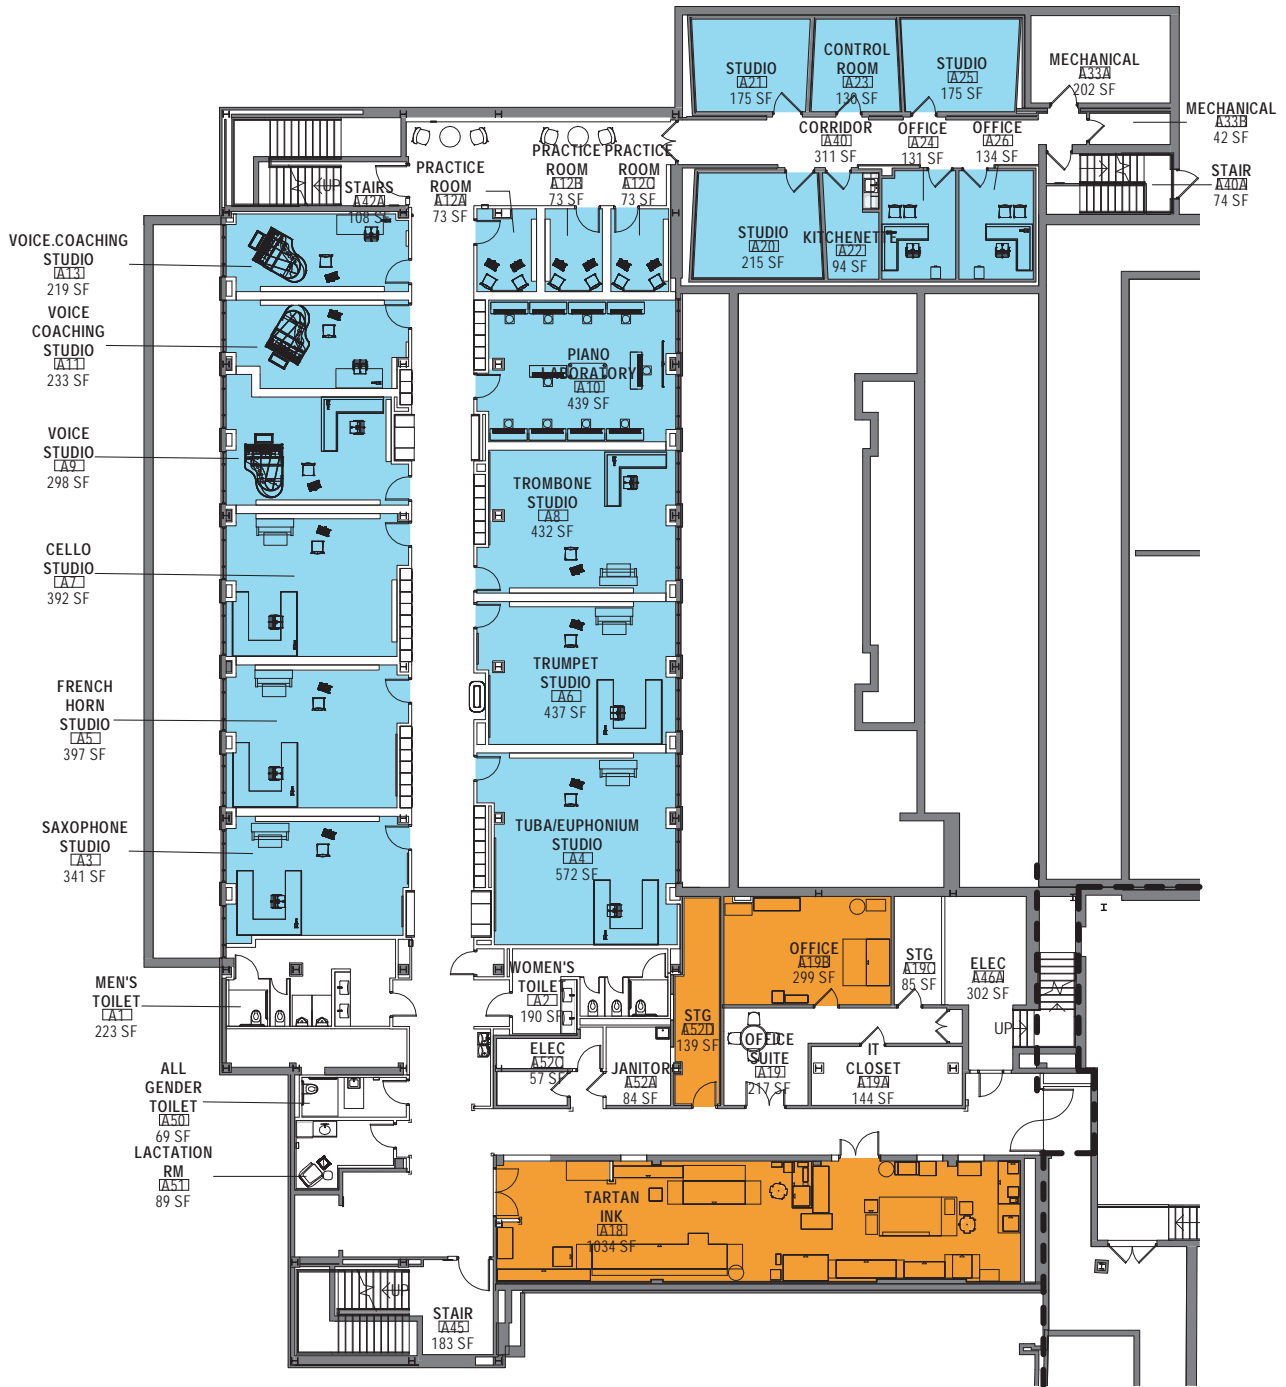

Department Legend

- MUSIC
- TARTAN INK

1 LEVEL A - HOA - MUSIC  
 GSIA-A SCALE: 1/16" = 1'-0"

Department Legend

- COLLABORATION
- MUSIC
- REGISTRAR

Department Legend

- BXA
- COLLABORATION
- ENGLISH
- MUSIC