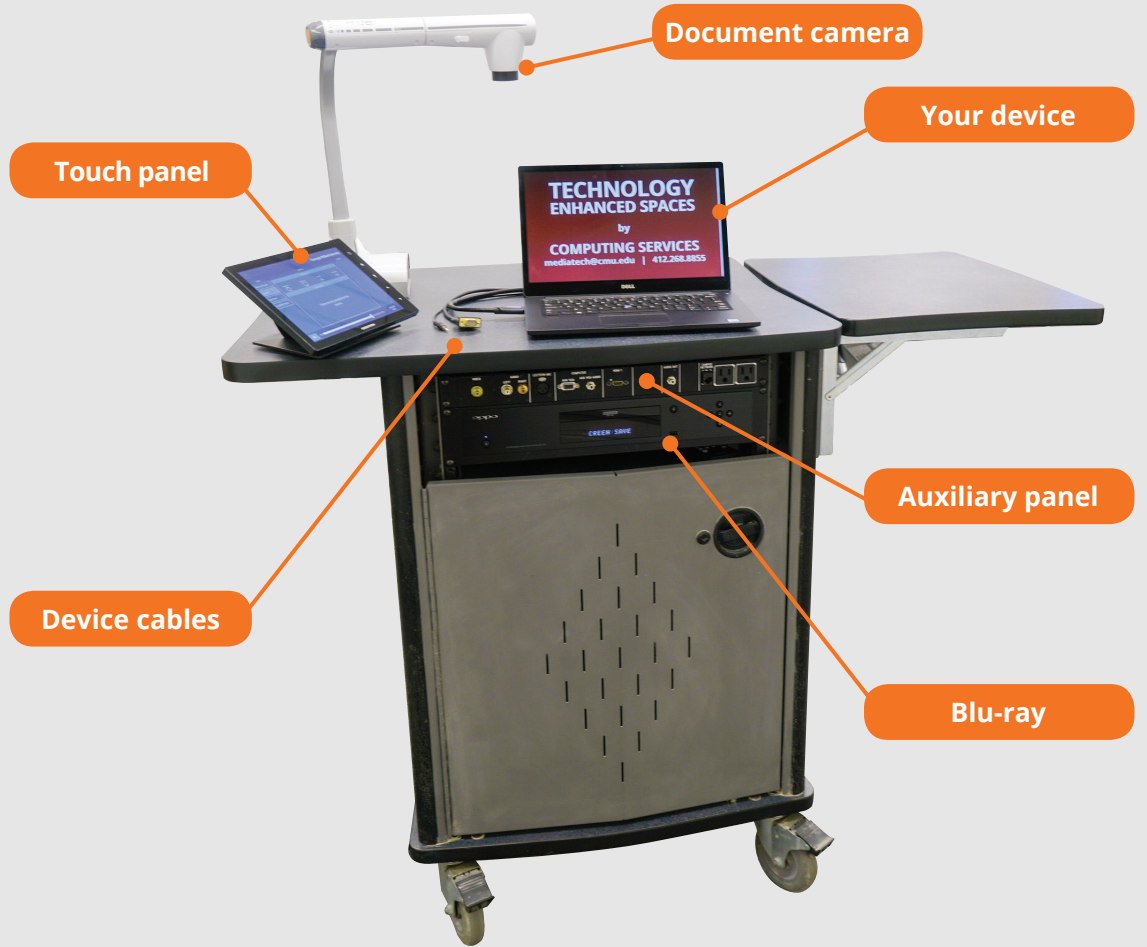

QUICK REFERENCE

Gates-Hillman 5222

CONNECTING

Wired

Connect the appropriate cable to your device.

PRESENTING

Touch Panel

Share a device to the screen.

Tap  to refresh the touch panel. Turn  off when complete.