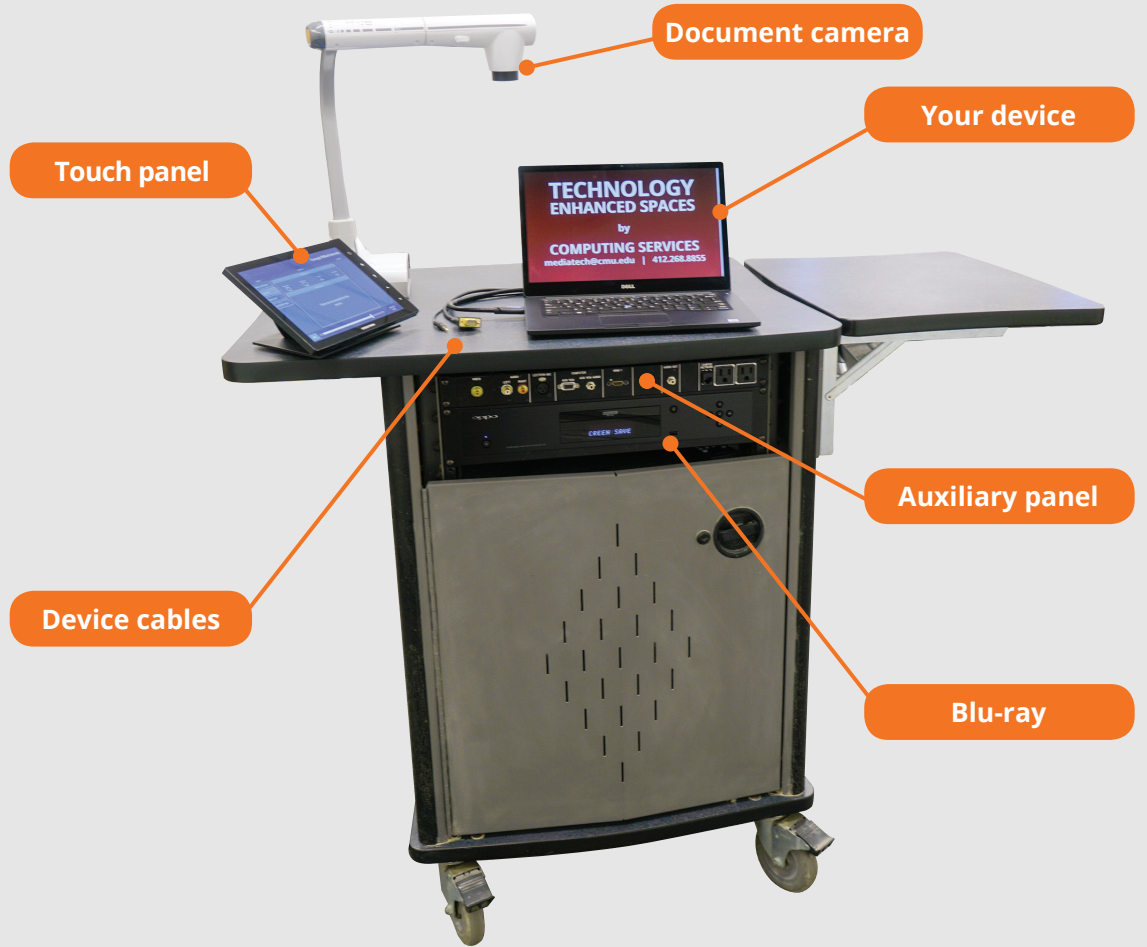

# QUICK REFERENCE

Gates-Hillman 4215

## CONNECTING

Wired

Connect the appropriate cable to your device.

## PRESENTING

Touch Panel

Share a device to the screen.

Tap  to refresh the touch panel. Turn  off when complete.