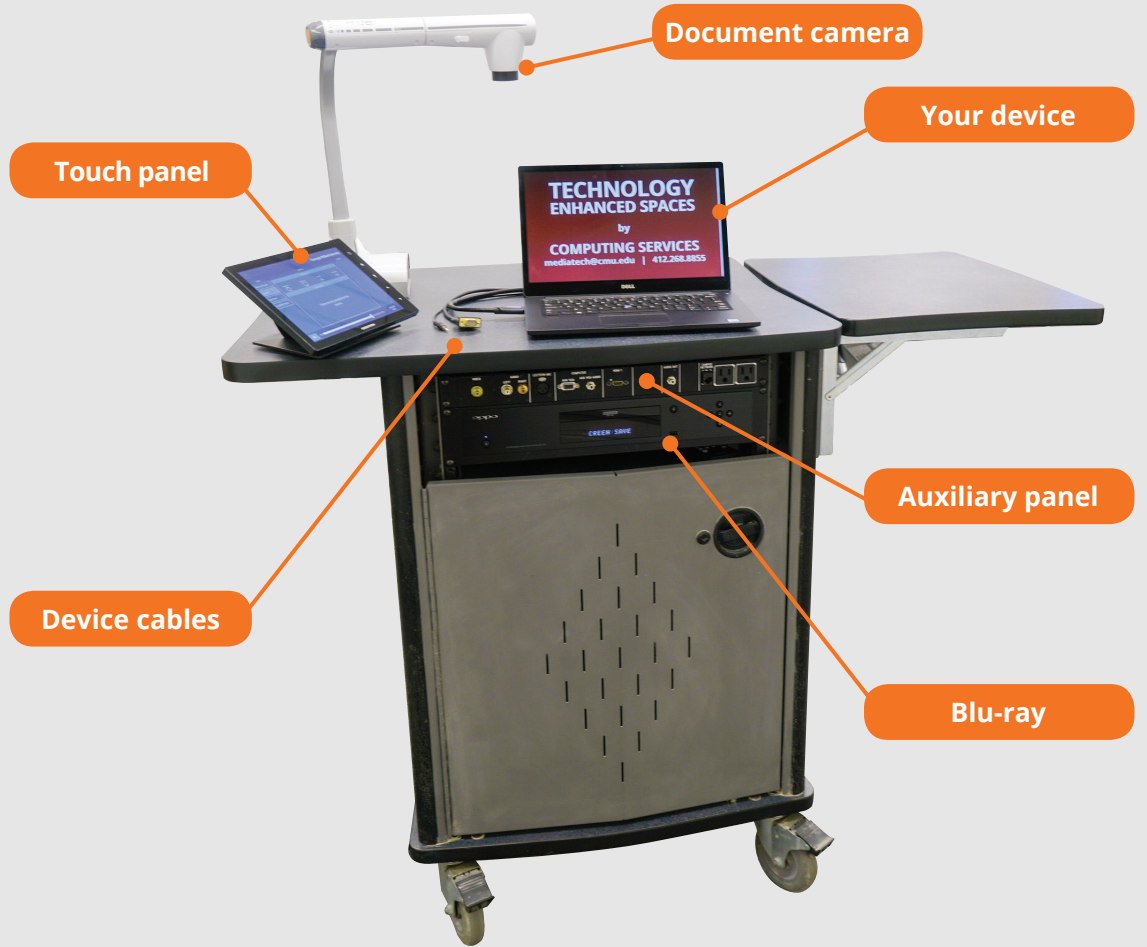

QUICK REFERENCE

Gates-Hillman 4211

CONNECTING

Wired

Connect the appropriate cable to your device.

PRESENTING

Touch Panel

Share a device to the screen.

Tap  to refresh the touch panel. Turn  off when complete.