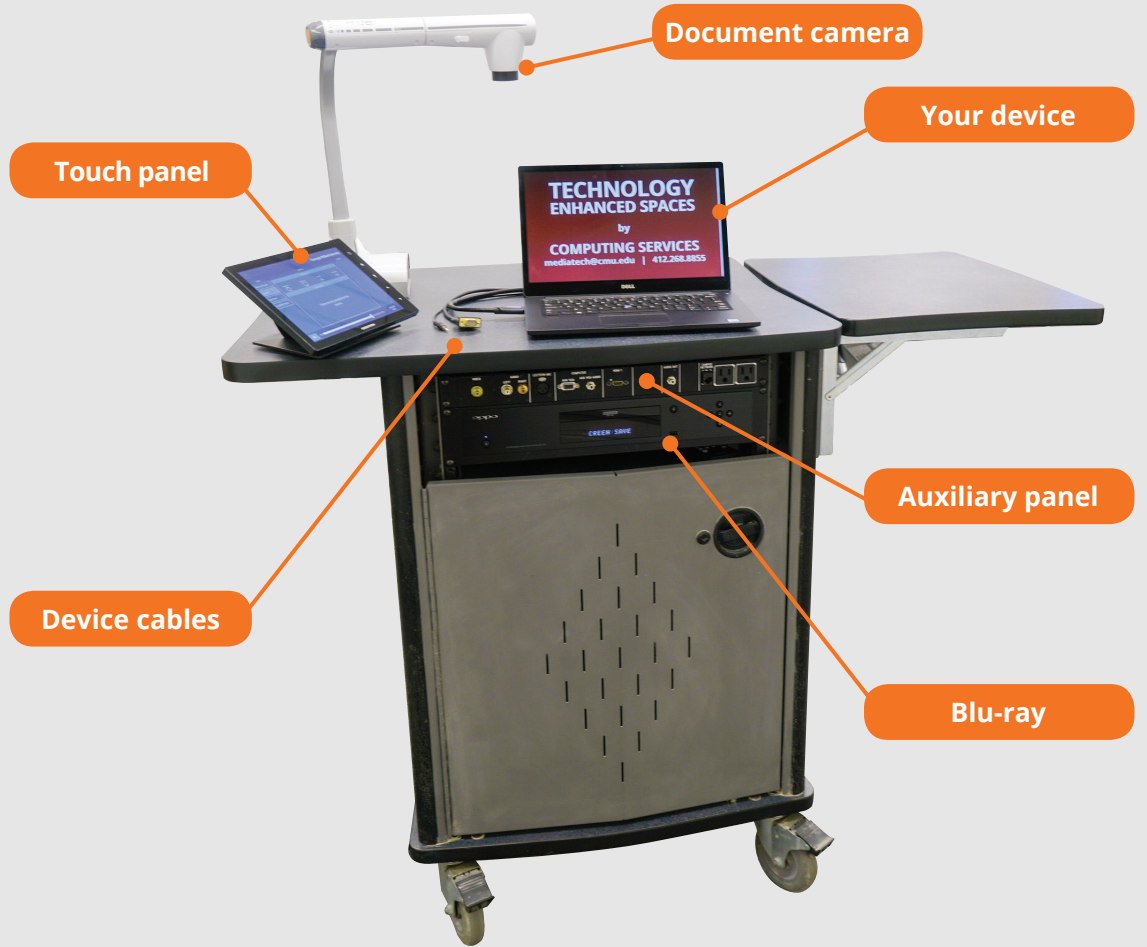

# QUICK REFERENCE

Gates-Hillman 4102

## CONNECTING

Wired

Connect the appropriate cable to your device.

## PRESENTING

Touch Panel

Share a device to the screen.

Tap  to refresh the touch panel. Turn  off when complete.