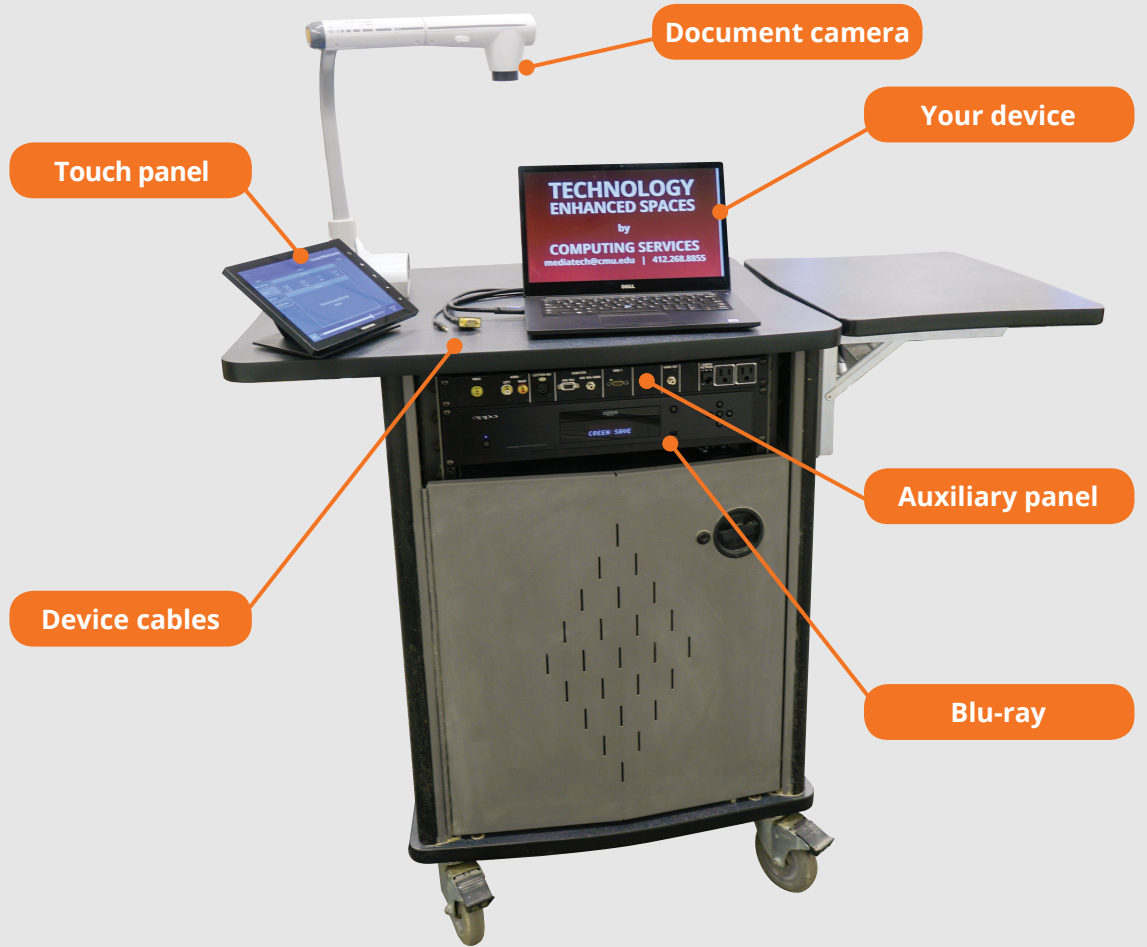

QUICK REFERENCE

Gates-Hillman 4101

CONNECTING

Wired

Connect the appropriate cable to your device.

PRESENTING

Touch Panel

Share a device to the screen.

Tap  to refresh the touch panel. Turn  off when complete.